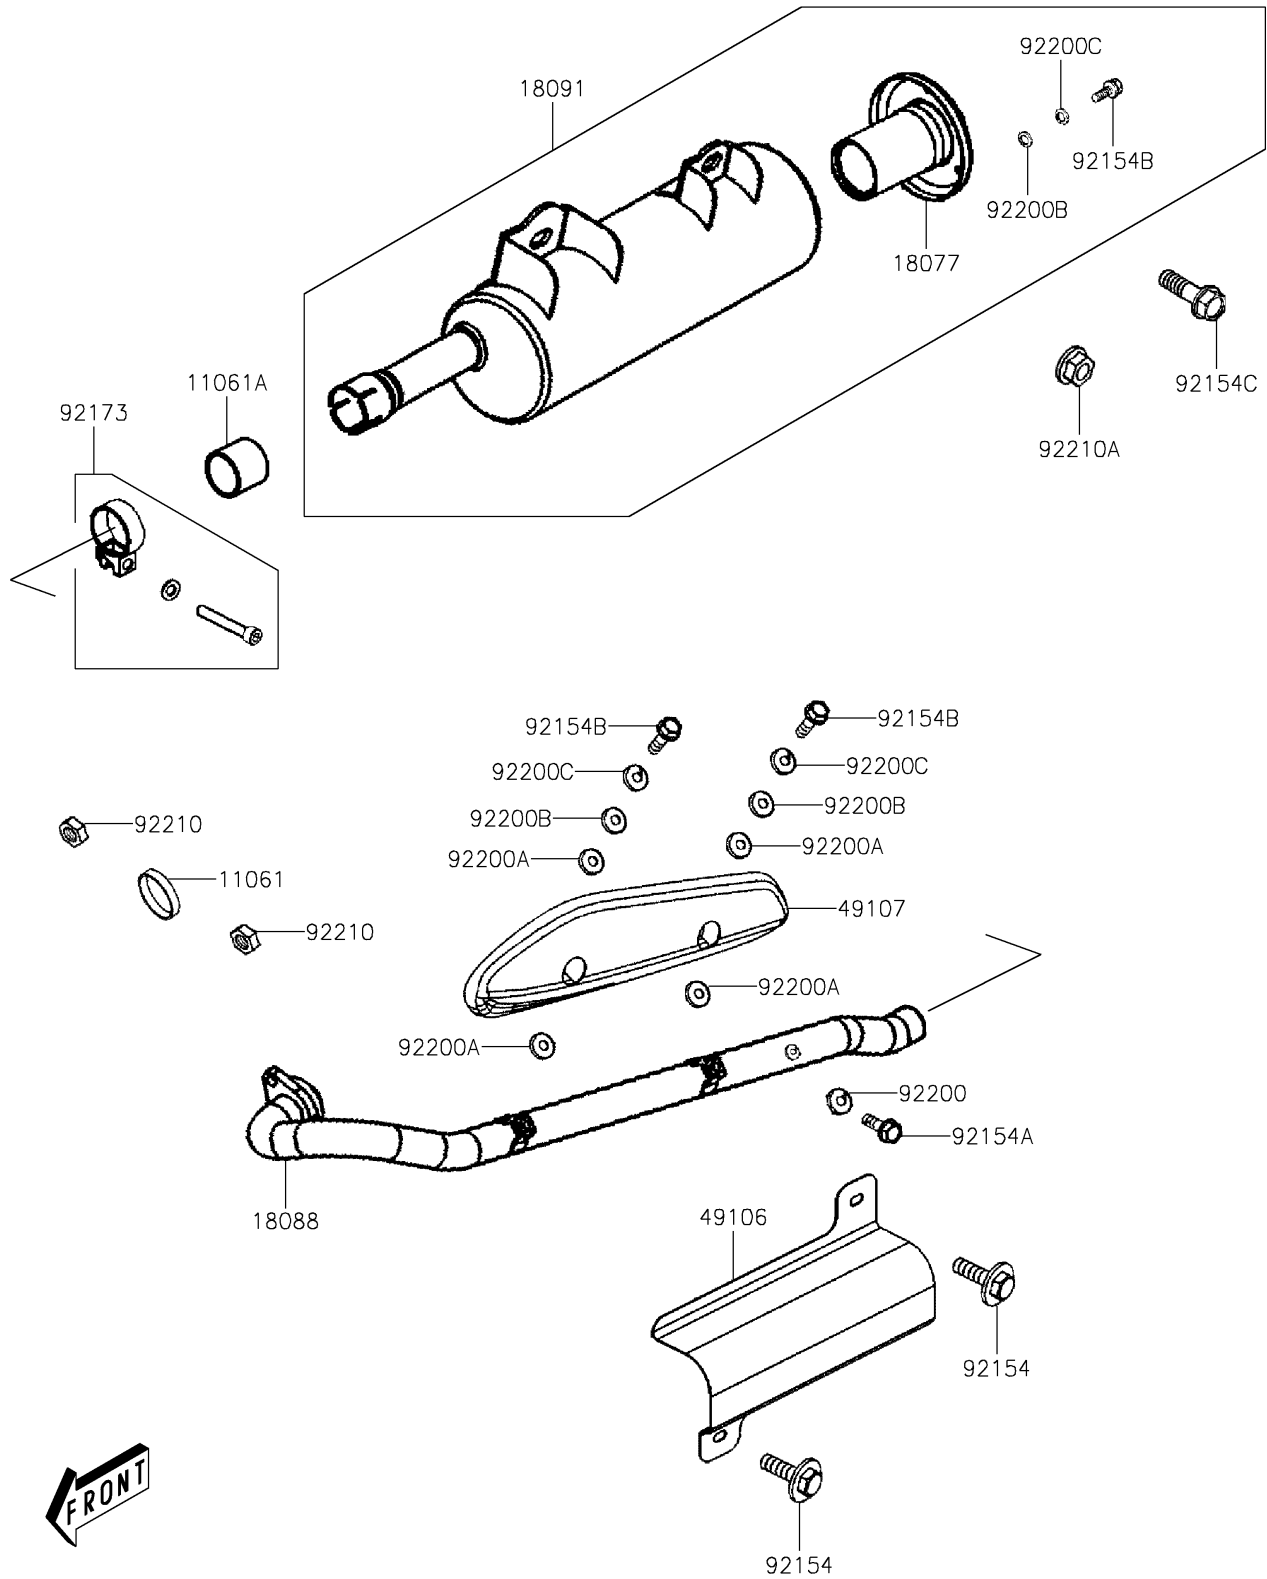

2021 BRUTE FORCE® 300 PARTS DIAGRAM

Muffler(s)

E1140

2021 BRUTE FORCE® 300 PARTS LIST

Muffler(s)

ITEM NAME	PART NUMBER	QUANTITY
GASKET,EXHAUST PIPE (Ref # 11061)	11061-Y032	1
GASKET,EXHAUST PIPE CONNECTING (Ref # 11061A)	11061-Y033	1
ARRESTER-SPARK (Ref # 18077)	18077-Y001	1
PIPE-EXHAUST (Ref # 18088)	18088-Y001	1
BODY-COMP-MUFFLER (Ref # 18091)	18091-Y001	1
COVER-MUFFLER (Ref # 49106)	49106-Y001	1
COVER-EXHAUST PIPE (Ref # 49107)	49107-Y001	1
BOLT,6X12 (Ref # 92154)	92154-Y032	1
BOLT,FLANGE,6X8 (Ref # 92154A)	92154-Y034	1
BOLT,FLANGE,6X12 (Ref # 92154B)	92154-Y035	1
BOLT,FLANGE,8X30 (Ref # 92154C)	92154-Y137	1
CLAMP,MUFFLER (Ref # 92173)	92173-Y021	1
WASHER,6MM (Ref # 92200)	92200-0459	1
WASHER (Ref # 92200A)	92200-Y039	1
WASHER,6MM (Ref # 92200B)	92200-Y040	1
WASHER,6MM (Ref # 92200C)	92200-Y042	1
NUT,8MM (Ref # 92210)	92210-Y075	1
NUT,8MM (Ref # 92210A)	92210-Y076	1