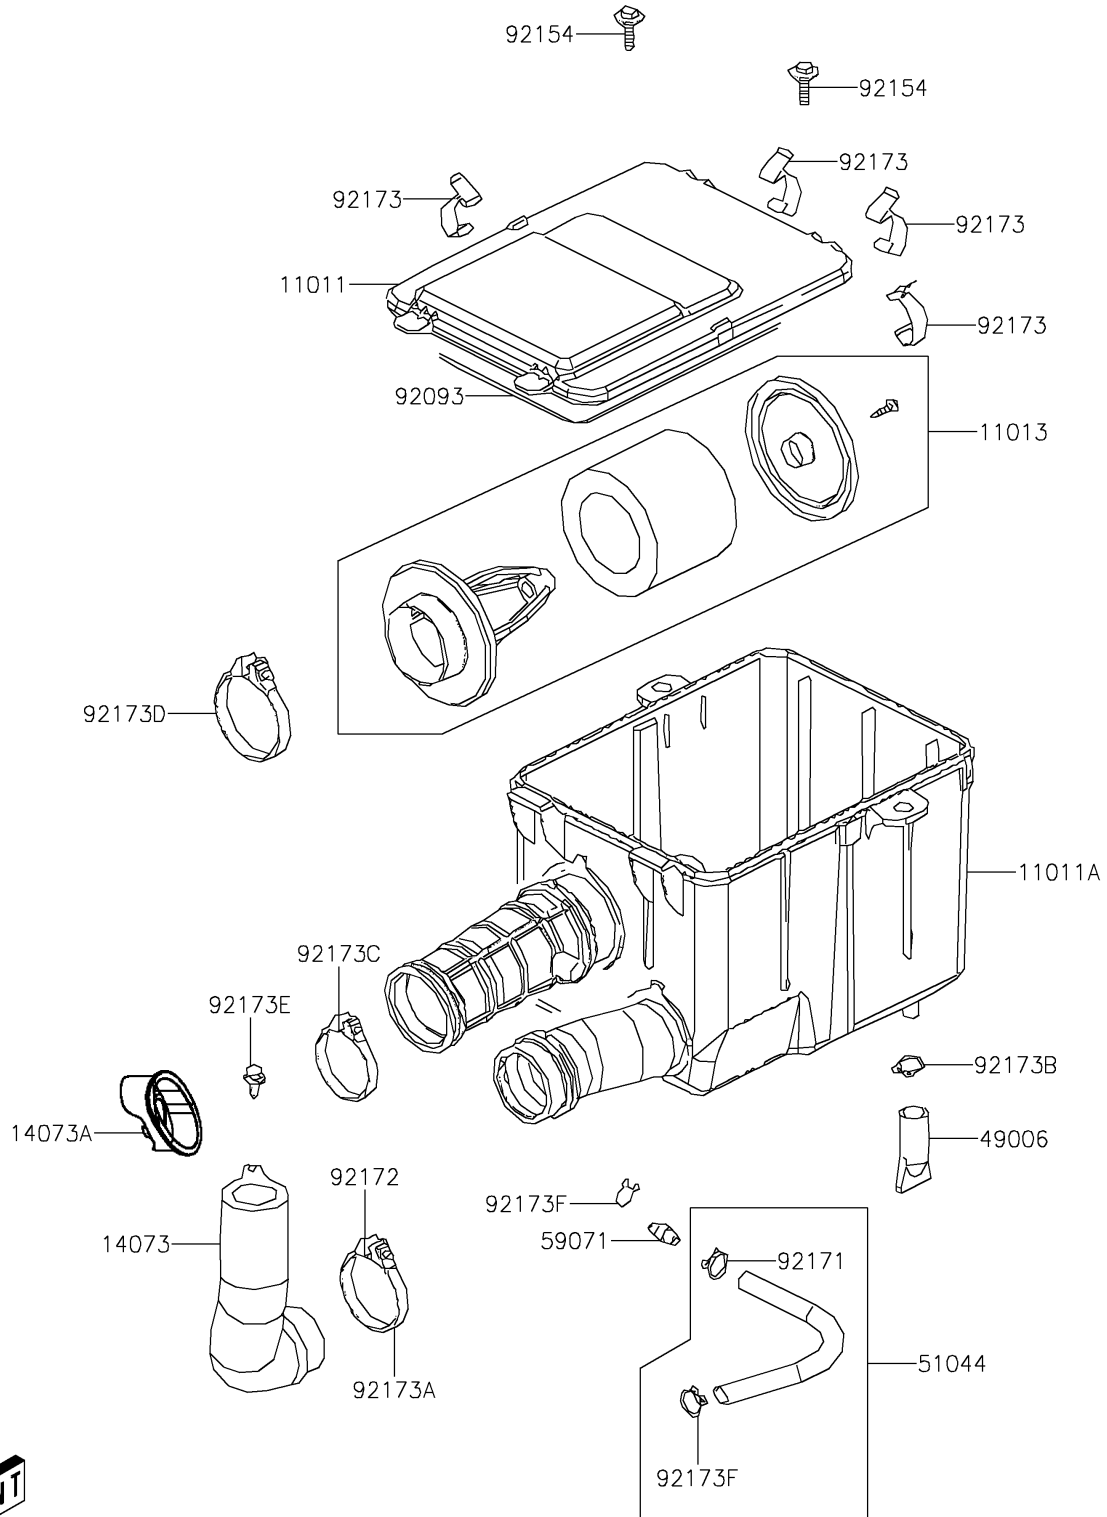

2021 BRUTE FORCE® 300 PARTS DIAGRAM

Air Cleaner

E1130

2021 BRUTE FORCE® 300 PARTS LIST

Air Cleaner

ITEM NAME	PART NUMBER	QUANTITY
CASE-AIR FILTER,UPP (Ref # 11011)	11011-Y005	1
CASE-AIR FILTER,LWR (Ref # 11011A)	11011-Y006	1
ELEMENT-AIR FILTER (Ref # 11013)	11013-Y002	1
DUCT,AIR FILTER CASE (Ref # 14073)	14073-Y003	1
DUCT,AIR CLEANER CASE (Ref # 14073A)	14073-Y009	1
BOOT,DRAIN (Ref # 49006)	49006-Y006	1
TUBE-ASSY (Ref # 51044)	51044-Y014	1
JOINT (Ref # 59071)	59071-Y001	1
SEAL,AIR FILTER CASE (Ref # 92093)	92093-Y013	1
BOLT,6X12 (Ref # 92154)	92154-Y032	1
CLAMP,14X1.8 (Ref # 92171)	92171-1786	1
SCREW,4X25 (Ref # 92172)	92172-Y068	1
CLAMP,AIR FILTER CASE (Ref # 92173)	92173-Y013	1
CLAMP (Ref # 92173A)	92173-Y014	1
CLAMP (Ref # 92173B)	92173-Y016	1
CLAMP (Ref # 92173C)	92173-Y017	1
CLAMP (Ref # 92173D)	92173-Y018	1
CLAMP (Ref # 92173E)	92173-Y019	1
CLAMP (Ref # 92173F)	92173-Y020	1