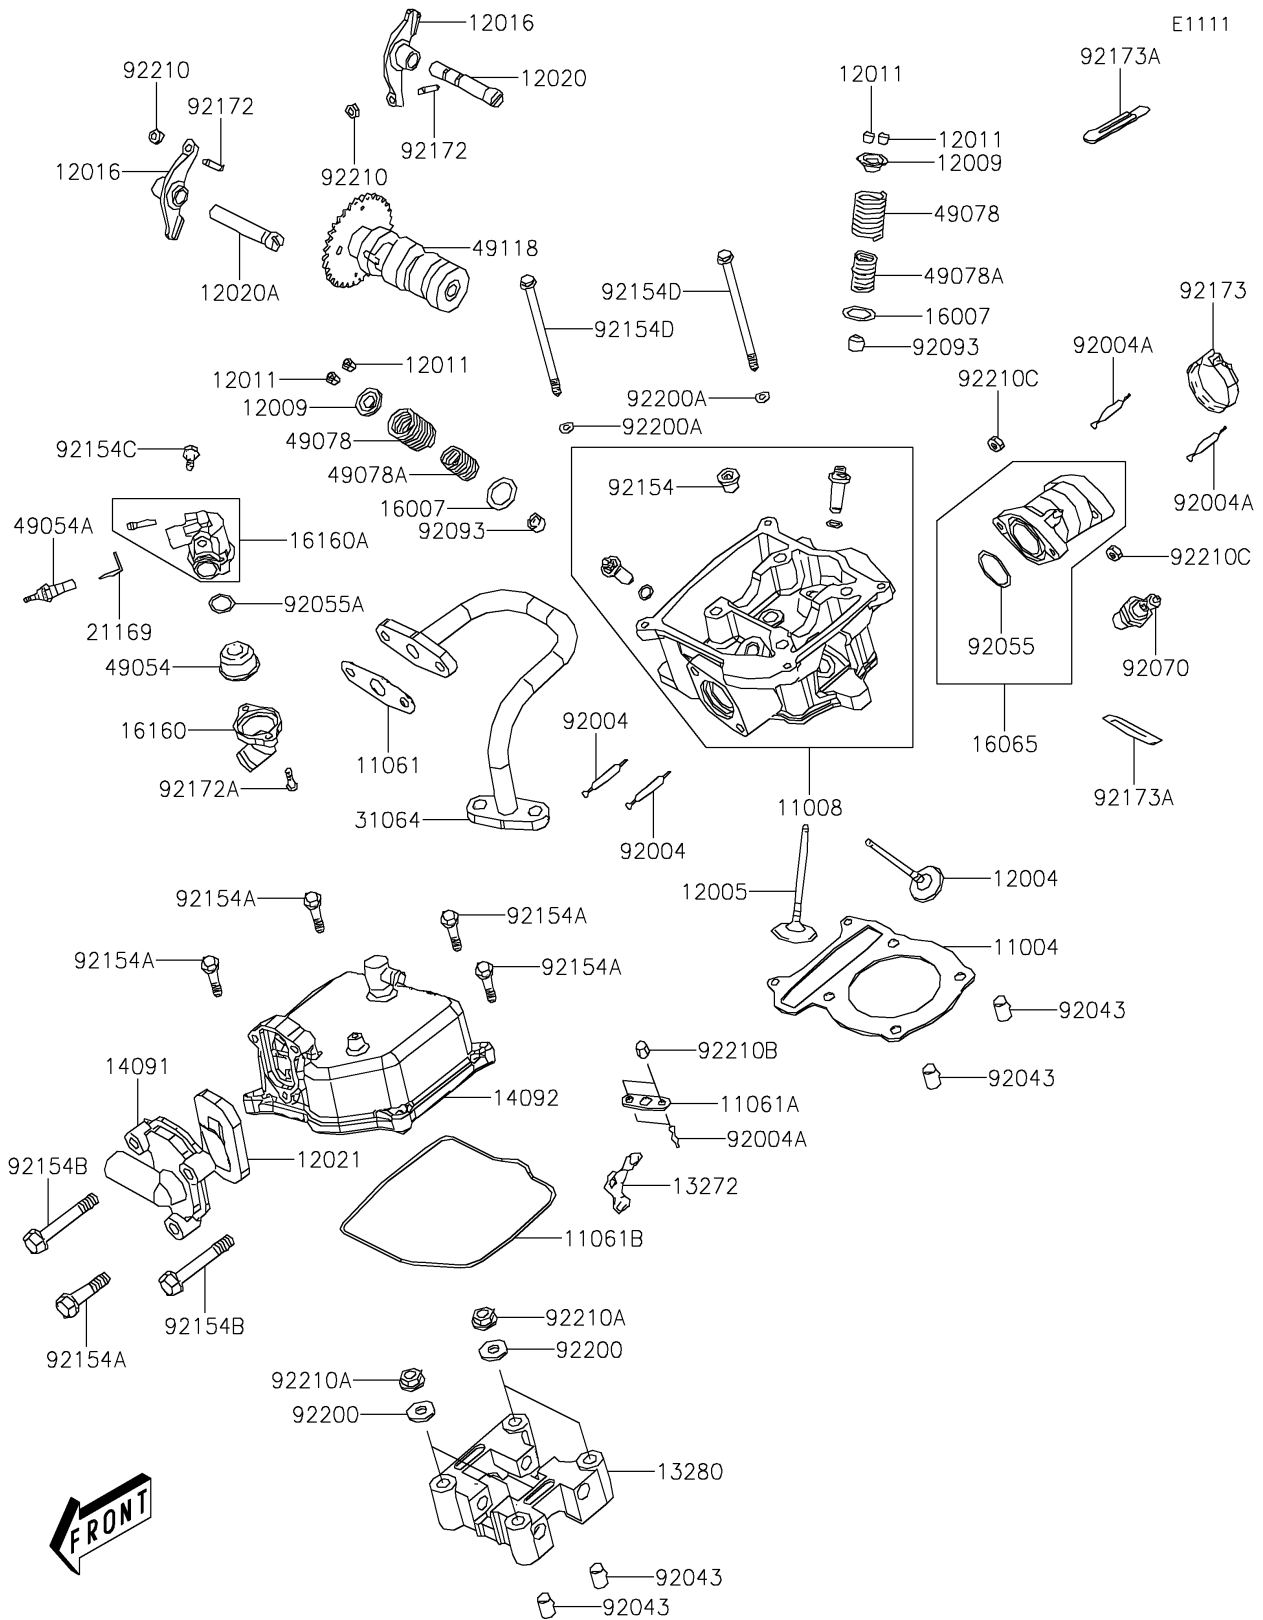

2021 BRUTE FORCE® 300 PARTS DIAGRAM

Cylinder Head

2021 BRUTE FORCE® 300 PARTS LIST

Cylinder Head

ITEM NAME	PART NUMBER	QUANTITY
GASKET-HEAD (Ref # 11004)	11004-Y003	1
HEAD-COMP-CYLINDER (Ref # 11008)	11008-Y005	1
GASKET (Ref # 11061)	11061-Y018	1
GASKET (Ref # 11061A)	11061-Y020	1
GASKET,CYLINDER HEAD COVER (Ref # 11061B)	11061-Y026	1
VALVE-INTAKE (Ref # 12004)	12004-Y005	1
VALVE-EXHAUST (Ref # 12005)	12005-Y003	1
RETAINER-VALVE SPRING (Ref # 12009)	12009-Y001	1
COLLET (Ref # 12011)	12011-Y001	1
ARM-ROCKER (Ref # 12016)	12016-Y003	1
SHAFT-ROCKER,IN (Ref # 12020)	12020-Y005	1
SHAFT-ROCKER,EX (Ref # 12020A)	12020-Y006	1
VALVE-ASSY-REED (Ref # 12021)	12021-Y002	1
PLATE,STOPPER (Ref # 13272)	13272-Y005	1
HOLDER,CAM SHAFT (Ref # 13280)	13280-Y013	1
COVER,REED VALVE (Ref # 14091)	14091-Y015	1
COVER,CYLINDER HEAD (Ref # 14092)	14092-Y006	1
SEAT-SPRING (Ref # 16007)	16007-Y001	1
HOLDER-CARBURETOR (Ref # 16065)	16065-Y001	1
BODY,THERMOSTAT,LWR (Ref # 16160)	16160-Y001	1
BODY,THERMOSTAT,UPP (Ref # 16160A)	16160-Y002	1
TERMINAL,EARTH (Ref # 21169)	21169-Y001	1
PIPE-COMP (Ref # 31064)	31064-Y004	1
THERMOSTAT (Ref # 49054)	49054-Y001	1
THERMOSTAT (Ref # 49054A)	49054-Y002	1
SPRING-ENGINE VALVE,OUTER (Ref # 49078)	49078-Y004	1
SPRING-ENGINE VALVE,INNER (Ref # 49078A)	49078-Y005	1
CAMSHAFT-COMP (Ref # 49118)	49118-Y003	1
STUD,8X40 (Ref # 92004)	92004-Y010	1