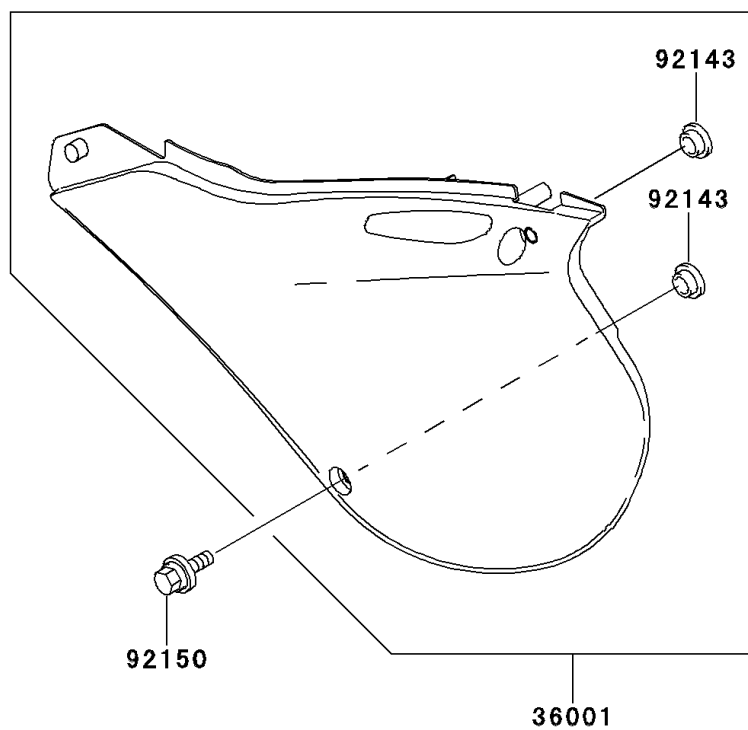

2001 KX250 PARTS DIAGRAM

Side Covers

F2611

2001 KX250 PARTS LIST

Side Covers

ITEM NAME	PART NUMBER	QUANTITY
COVER-SIDE,LH,P.WHITE (Ref # 36001)	36001-1627-6F	1
COVER-SIDE,RH,P.WHITE (Ref # 36001A)	36001-1628-6F	1
COLLAR (Ref # 92143)	92143-1196	1
BOLT,6X20 (Ref # 92150)	92150-1339	1
DAMPER (Ref # 92160)	92160-1994	1