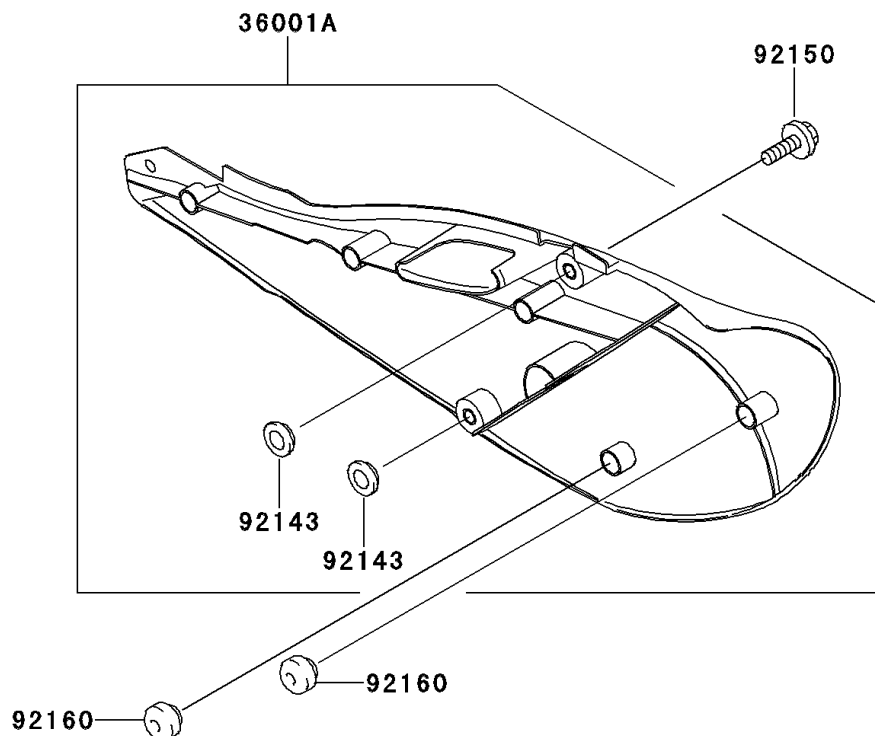

2001 KX250 PARTS DIAGRAM

Side Covers

F2611

2001 KX250 PARTS LIST

Side Covers

ITEM NAME	PART NUMBER	QUANTITY
COVER-SIDE,LH,P.WHITE (Ref # 36001)	36001-1627-6F	1
COVER-SIDE,RH,P.WHITE (Ref # 36001A)	36001-1628-6F	1
COLLAR (Ref # 92143)	92143-1196	1
BOLT,6X20 (Ref # 92150)	92150-1339	1
DAMPER (Ref # 92160)	92160-1994	1