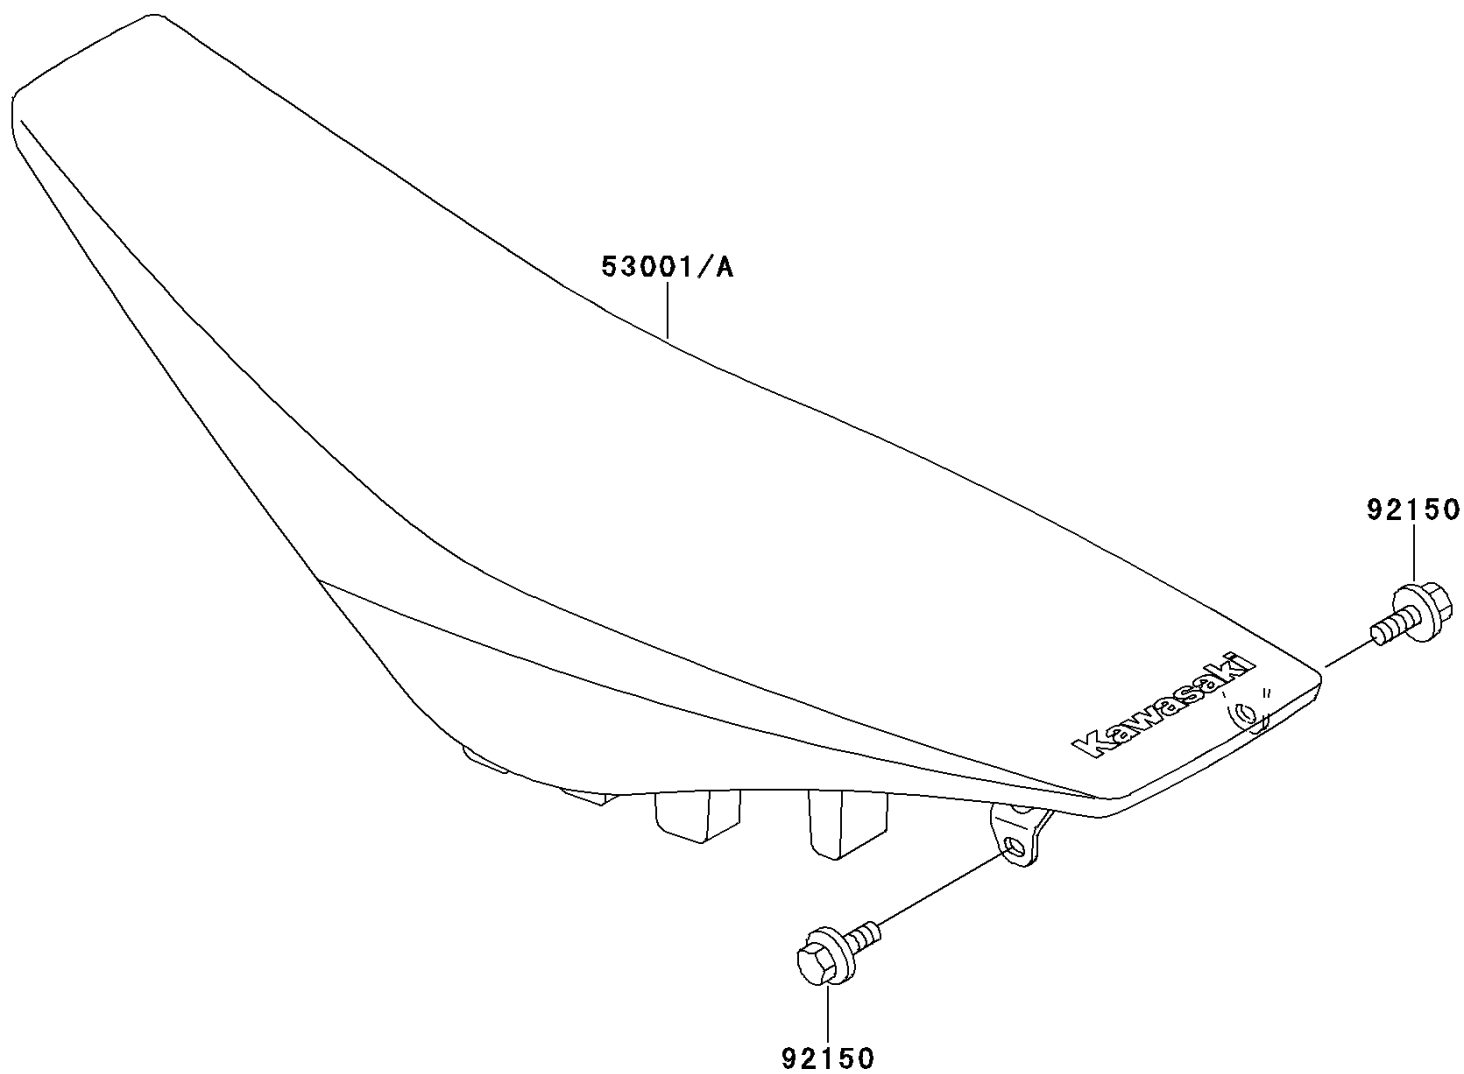

2001 KX250 PARTS DIAGRAM

Seat

F2510

2001 KX250 PARTS LIST

Seat

ITEM NAME	PART NUMBER	QUANTITY
SEAT-ASSY,LOW HEIGHT,BLACK (Ref # 53001)	53001-1944-NL	1
SEAT-ASSY,HIGH HEIGHT,BLACK (Ref # 53001A)	53001-1945-NL	1
BOLT,6X20 (Ref # 92150)	92150-1339	1