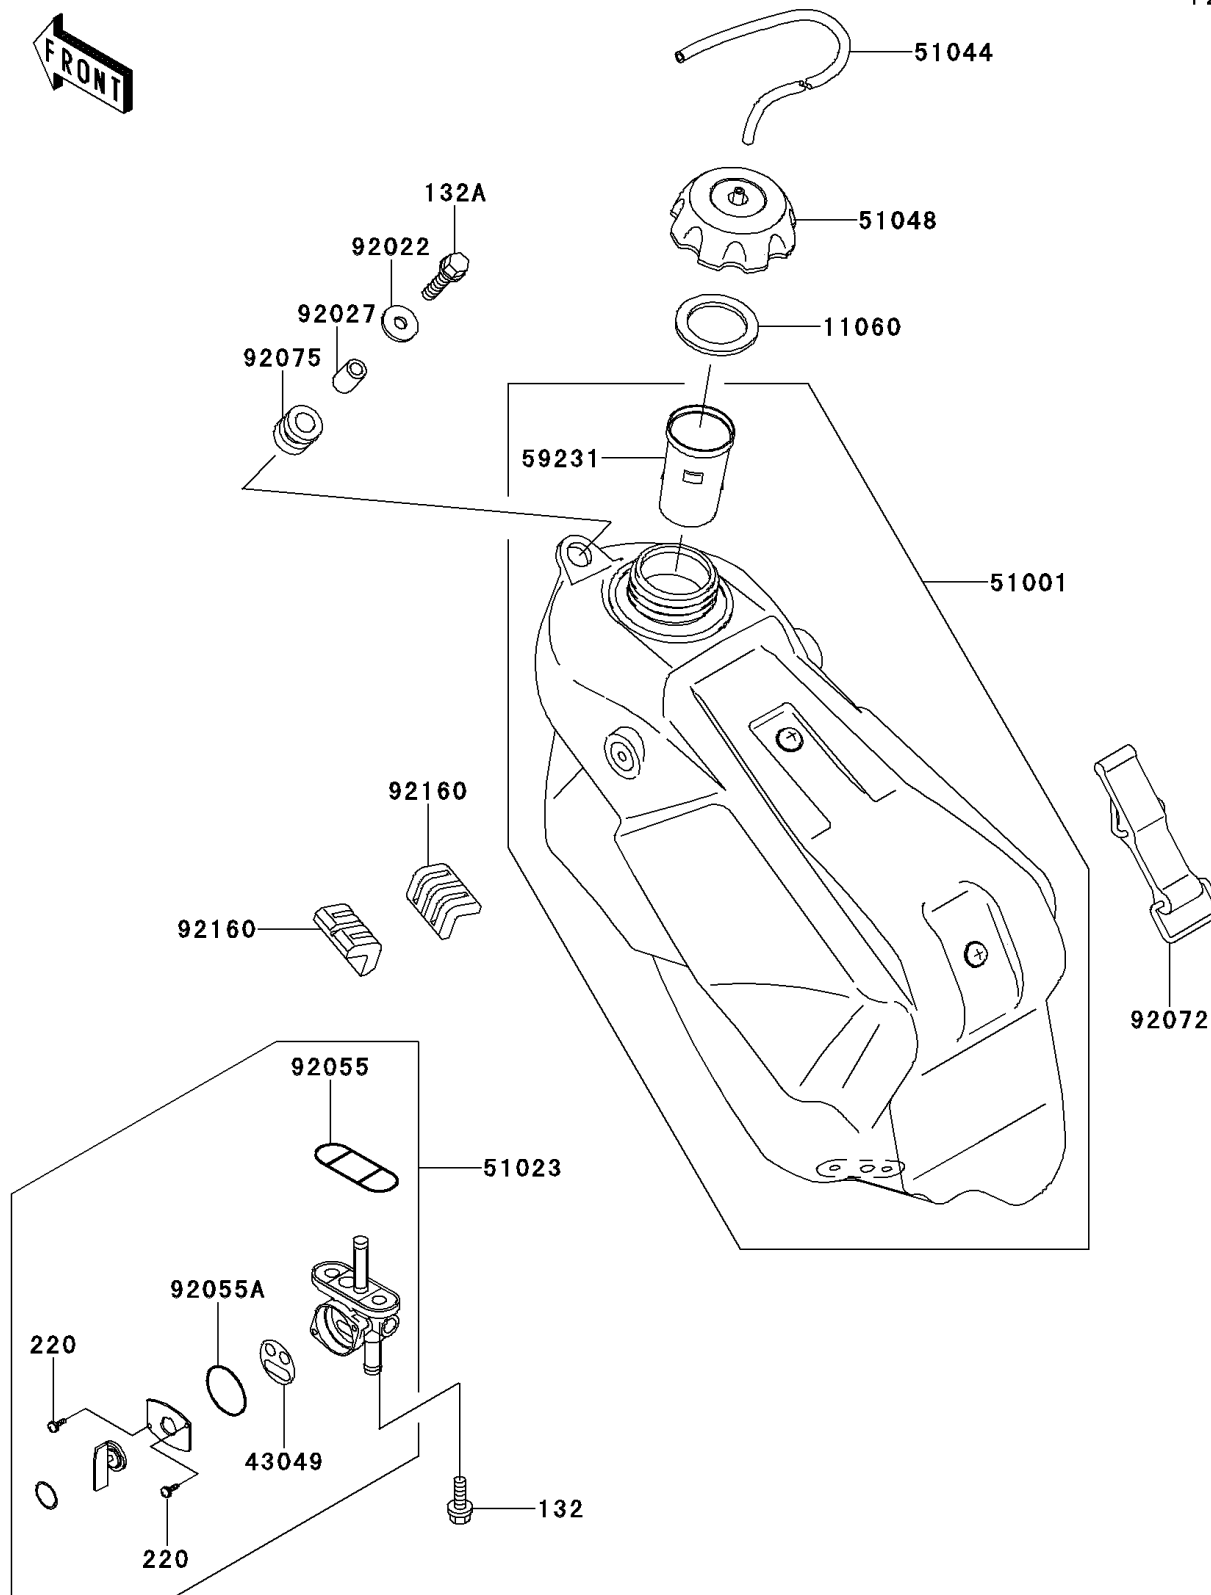

2001 KX250 PARTS DIAGRAM

Fuel Tank

F2410

2001 KX250 PARTS LIST

Fuel Tank

ITEM NAME	PART NUMBER	QUANTITY
BOLT-FLANGED-SMALL (Ref # 132)	132G0612	1
BOLT-FLANGED-SMALL (Ref # 132A)	132G0625	1
SCREW-PAN-CROS (Ref # 220)	220B0308	1
GASKET,FUEL TANK CAP (Ref # 11060)	11060-1340	1
PACKING,TAP VALVE (Ref # 43049)	43049-1066	1
TANK-COMP-FUEL,F.BLACK (Ref # 51001)	51001-1547-6Z	1
TAP-ASSY,FUEL (Ref # 51023)	51023-1257	1
TUBE-ASSY (Ref # 51044)	51044-1185	1
CAP-ASSY-TANK,FUEL (Ref # 51048)	51048-1124	1
FILLER (Ref # 59231)	59231-1096	1
WASHER,6.5X24X2 (Ref # 92022)	92022-1690	1
COLLAR,6.8X10X14 (Ref # 92027)	92027-1966	1
RING-O,FUEL TAP PACKING (Ref # 92055)	92055-1348	1
RING-O,TAP LEVER (Ref # 92055A)	92055-1419	1
BAND,FUEL TANK (Ref # 92072)	92072-1229	1
DAMPER (Ref # 92075)	92075-1787	1
DAMPER,FUEL TANK (Ref # 92160)	92160-1221	1