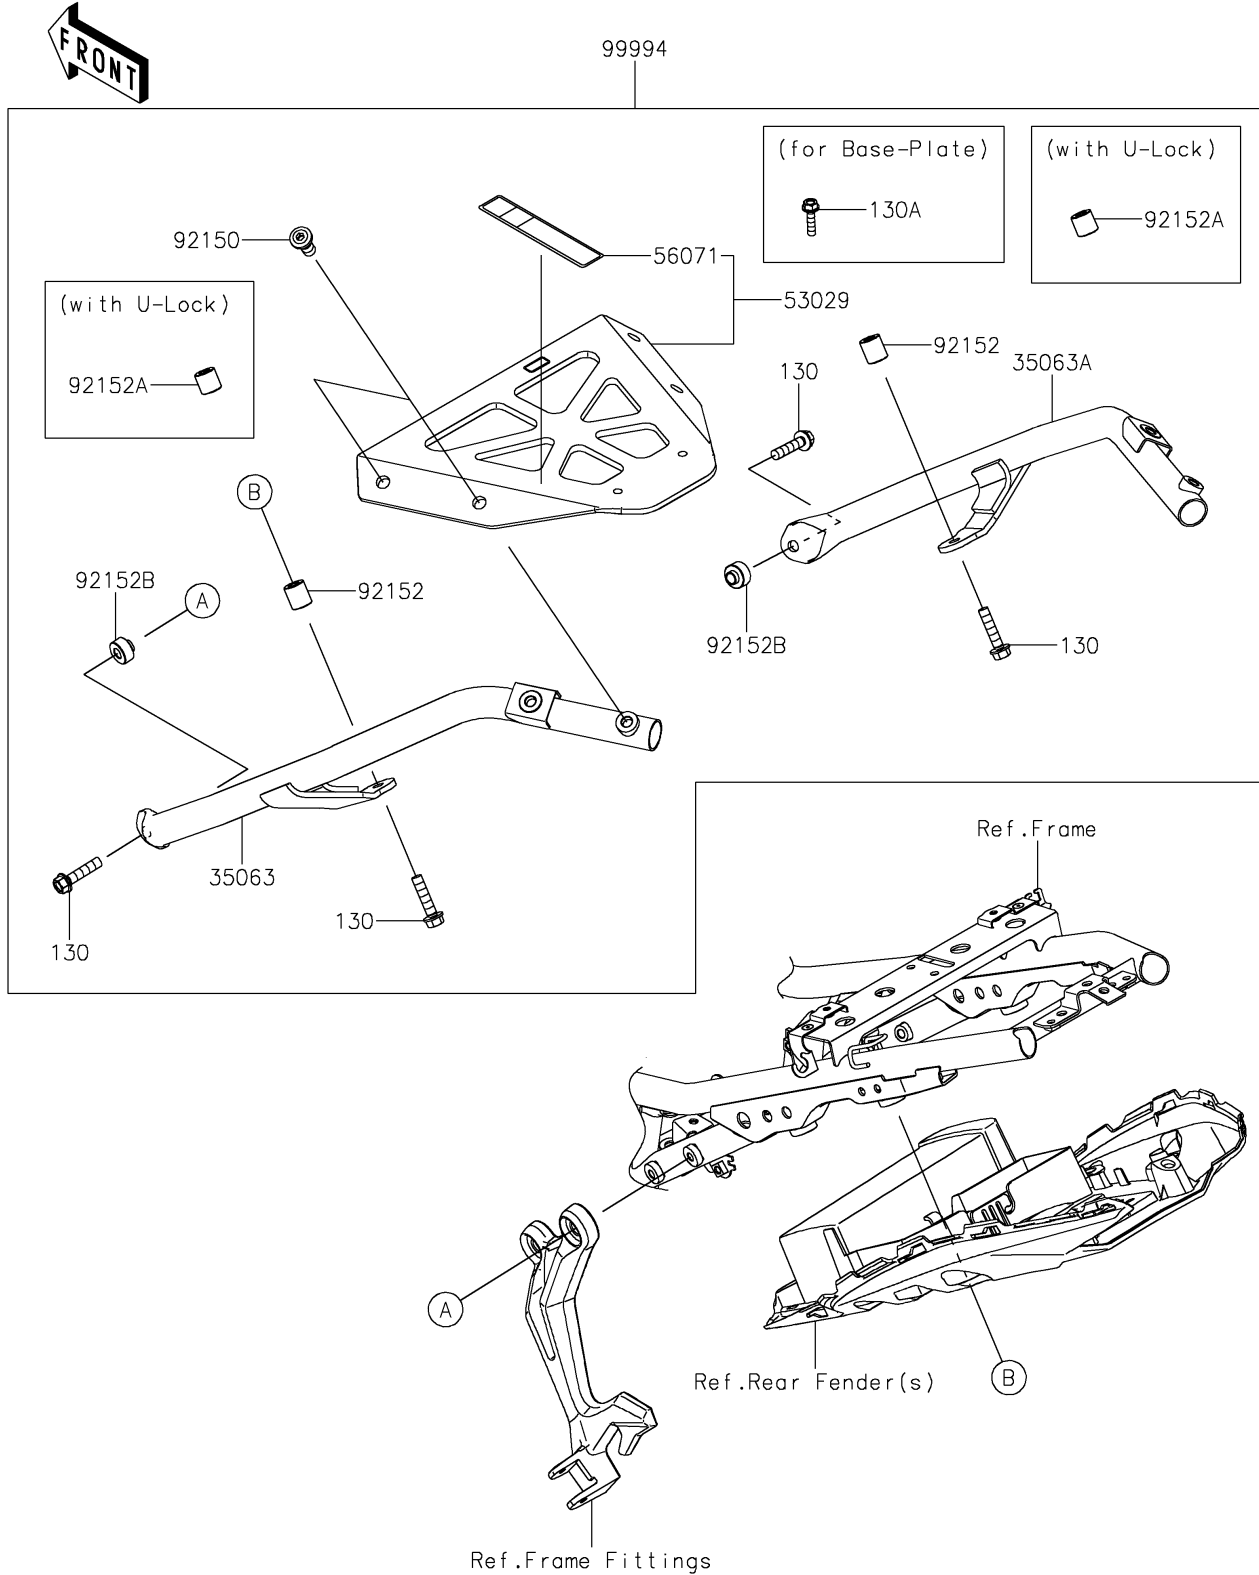

2021 Z650 PARTS DIAGRAM

Accessory(Topcase Bracket)

F2910F

2021 Z650 PARTS LIST

Accessory(Topcase Bracket)

| ITEM NAME | PART NUMBER | QUANTITY |
|---|-------------|----------|
| BOLT-FLANGED,8X35 (Ref # 130) | 130CA0835 | 4 |
| BOLT-FLANGED,6X25 (Ref # 130A) | 130CB0625 | 4 |
| STAY,LH (Ref # 35063) | 35063-1353 | 1 |
| STAY,RH (Ref # 35063A) | 35063-1354 | 1 |
| CARRIER (Ref # 53029) | 53029-0353 | 1 |
| LABEL-WARNING,CARRIER LOADING (Ref # 56071) | 56071-0554 | 1 |
| BOLT,SOCKET,10X25 (Ref # 92150) | 92150-1747 | 4 |
| COLLAR,8.5X17X19 (Ref # 92152) | 92152-2234 | 2 |
| COLLAR,8.5X17X16.7 (Ref # 92152A) | 92152-2235 | 2 |
| COLLAR,8.5X20X13.3 (Ref # 92152B) | 92152-2285 | 2 |
| KIT-ACCESSORY,TOPCASE BRACKET (Ref # 99994) | 99994-0799 | 1 |