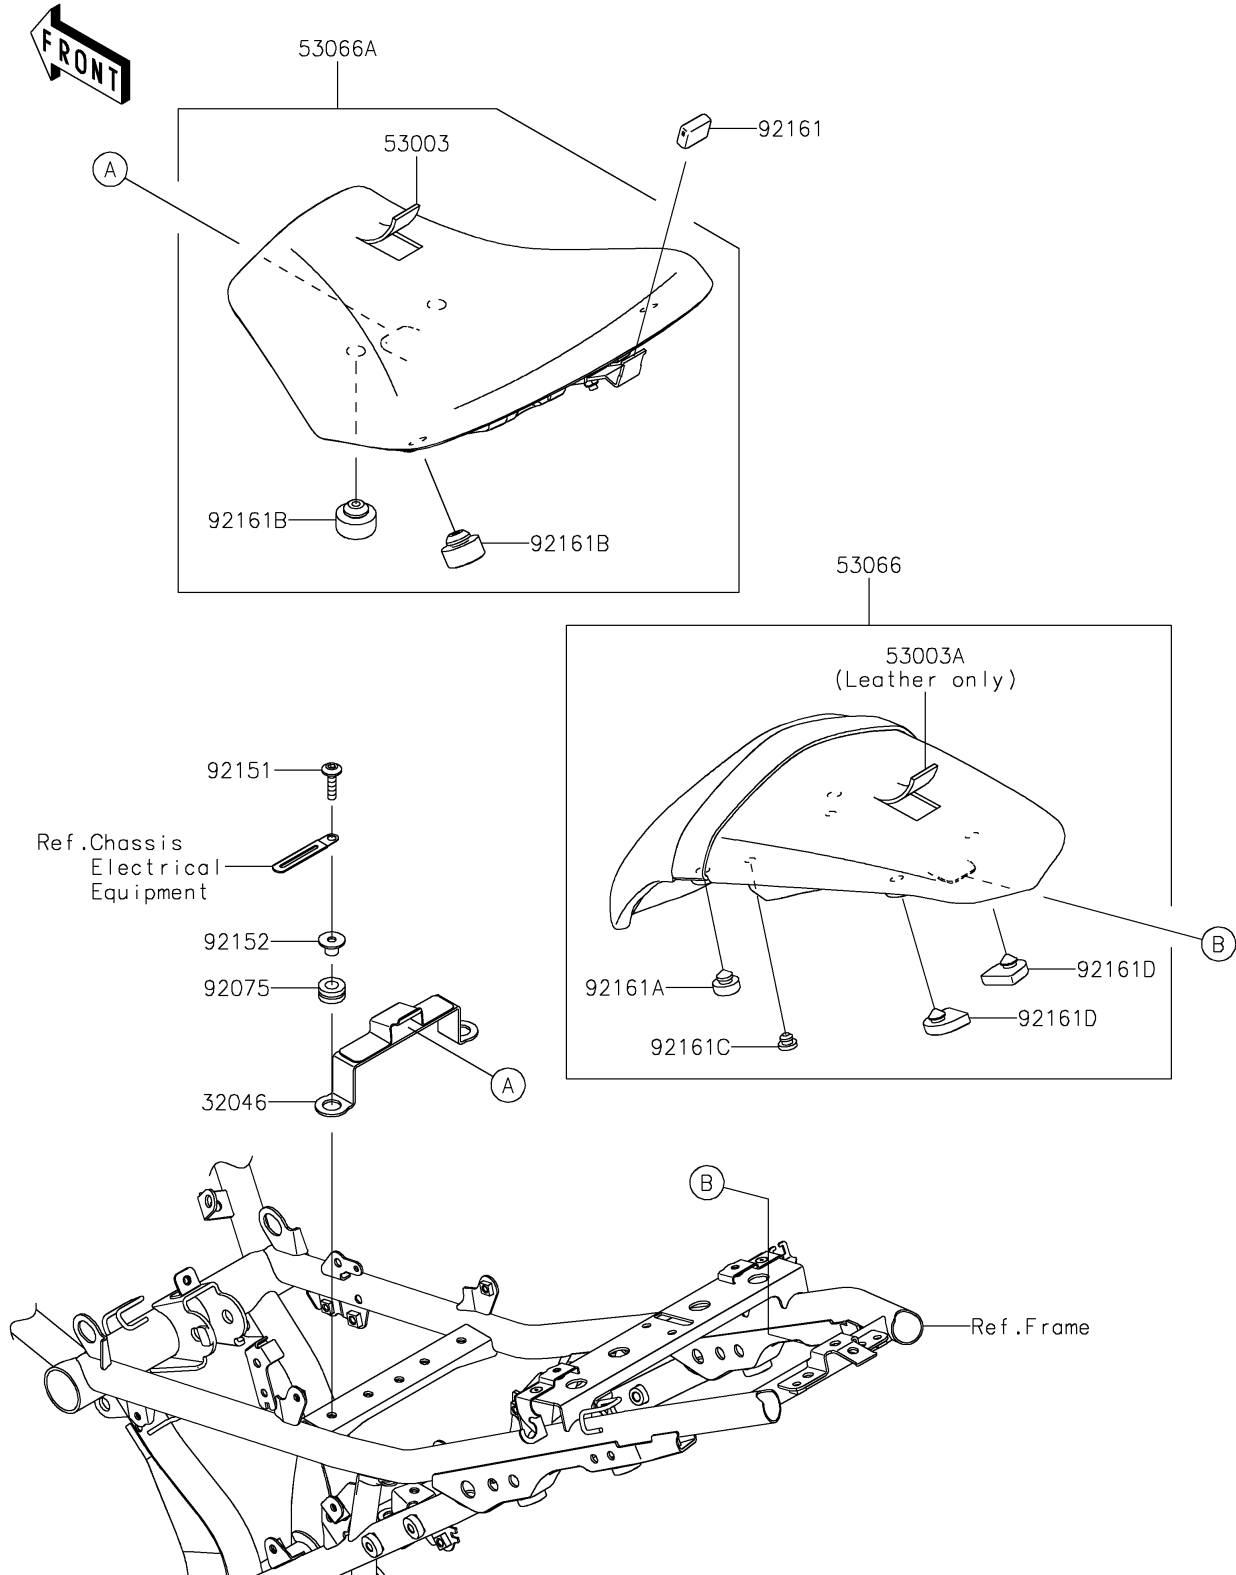

2021 Z650 PARTS DIAGRAM

Seat

F2510

2021 Z650 PARTS LIST

Seat

ITEM NAME	PART NUMBER	QUANTITY
BRACKET-SEAT (Ref # 32046)	32046-0394	1
LEATHER,FR SEAT,BLACK (Ref # 53003)	53003-0425-MA	1
LEATHER,BLACK (Ref # 53003A)	53003-0504-MA	1
SEAT-ASSY,RR,BLACK+BLK (Ref # 53066)	53066-0661-12Y	1
SEAT-ASSY,FR,BLACK (Ref # 53066A)	53066-0689-MA	1
DAMPER (Ref # 92075)	92075-1880	2
BOLT,SOCKET,6X25 (Ref # 92151)	92151-1611	2
COLLAR,6.5X10X11.6 (Ref # 92152)	92152-2326	2
DAMPER,SEAT BRACKET,FR (Ref # 92161)	92161-1865	1
DAMPER,10X20X8 (Ref # 92161A)	92161-1898	2
DAMPER,14X30X14.5 (Ref # 92161B)	92161-1970	4
DAMPER (Ref # 92161C)	92161-1971	2
DAMPER (Ref # 92161D)	92161-2259	2