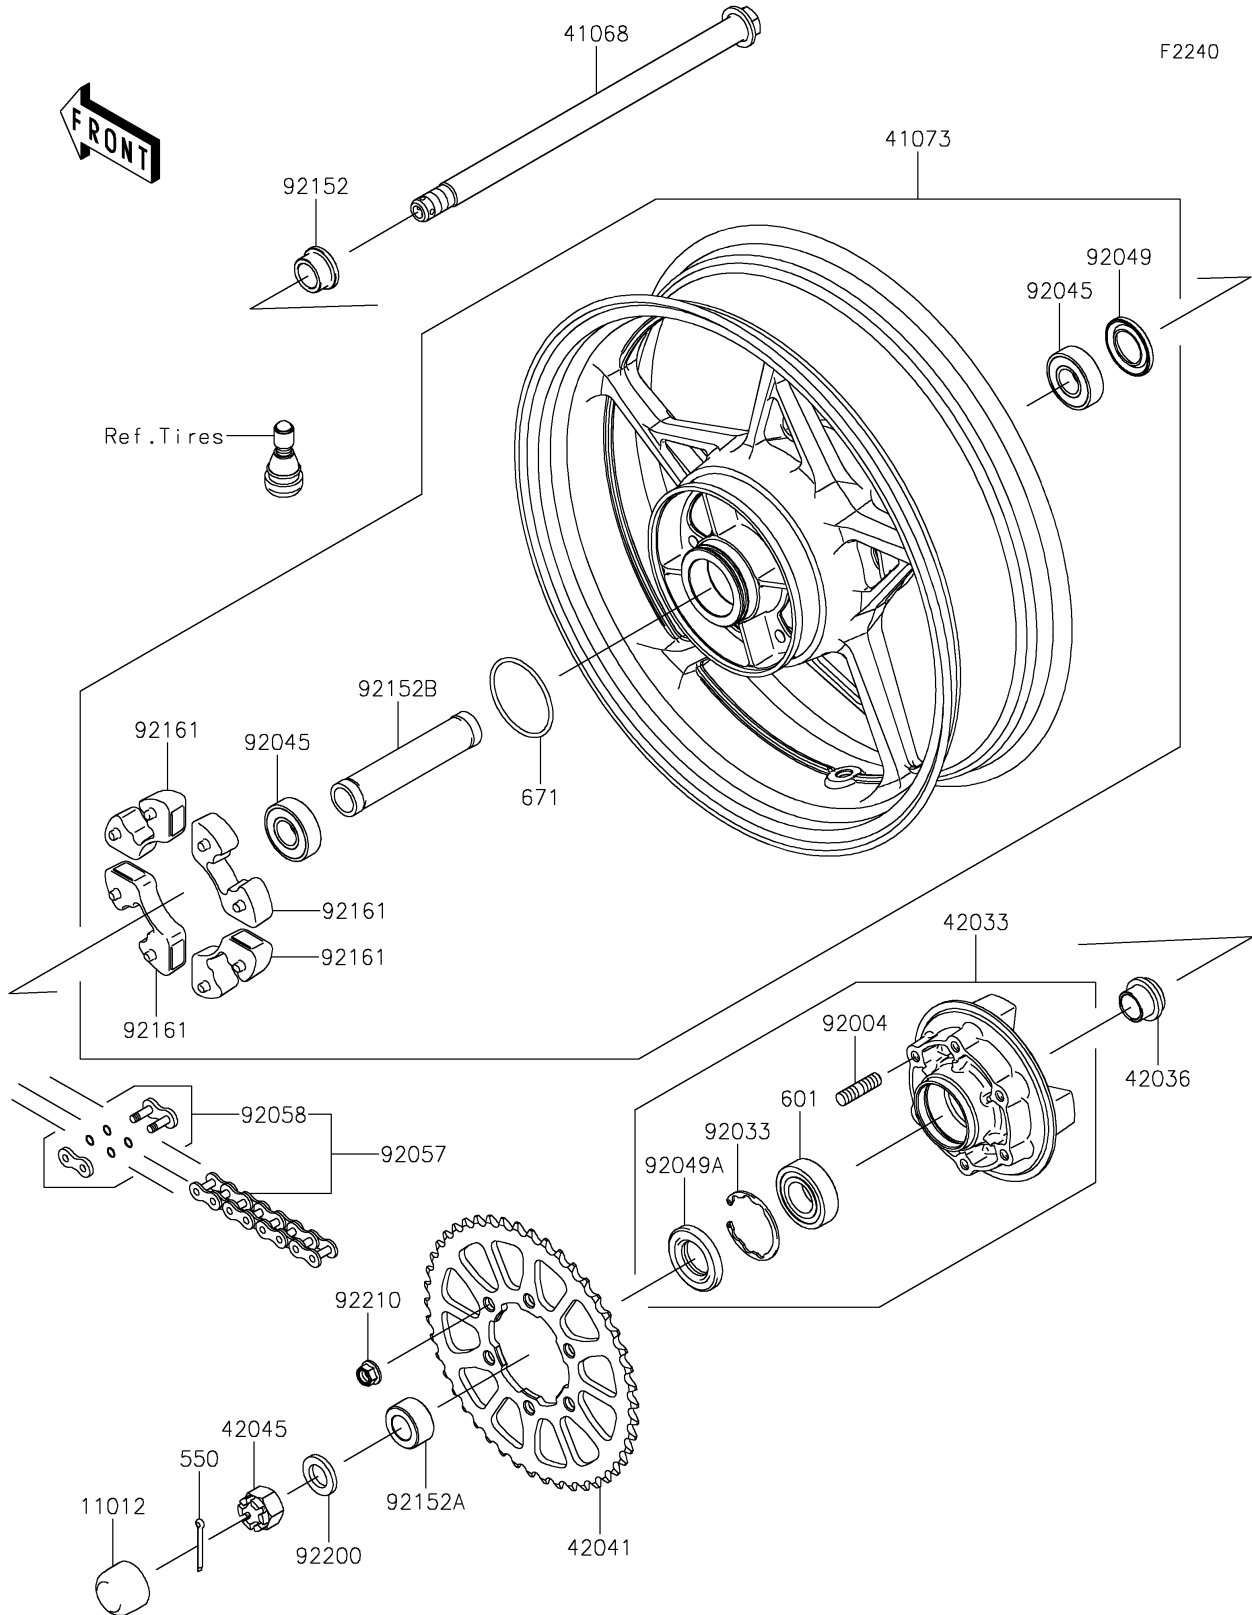

2021 Z650 PARTS DIAGRAM

Rear Wheel/Chain

2021 Z650 PARTS LIST

Rear Wheel/Chain

ITEM NAME	PART NUMBER	QUANTITY
CAP,AXLE NUT (Ref # 11012)	11012-1590	1
AXLE,RR,20X339.9 (Ref # 41068)	41068-0617	1
WHEEL-ASSY,RR,G.BLACK (Ref # 41073)	41073-0704-QT	1
COUPLING-ASSY,RR HUB (Ref # 42033)	42033-0570	1
SLEEVE,RR HUB,L=23 (Ref # 42036)	42036-1251	1
SPROCKET-HUB,46T (Ref # 42041)	42041-0177	1
NUT,CASTLE,18MM (Ref # 42045)	42045-018	1
PIN-COTTER,4.0X35 (Ref # 550)	550AA4035	1
BEARING-BALL (Ref # 601)	601B6205UU	1
O RING,60MM (Ref # 671)	671B2560	1
STUD,10X19 (Ref # 92004)	92004-0048	6
RING-SNAP,52MM (Ref # 92033)	92033-1043	1
BEARING-BALL,20X47X14 (Ref # 92045)	92045-0821	2
SEAL-OIL,28 47 5 (Ref # 92049)	92049-0140	1
SEAL-OIL (Ref # 92049A)	92049-1287	1
CHAIN,DRIVE,DID520VEX114L (Ref # 92057)	92057-0695	1
JOINT-CHAIN (Ref # 92058)	92058-0044	1
COLLAR,RR AXLE,RH,L=17 (Ref # 92152)	92152-0302	1
COLLAR,20X35X18 (Ref # 92152A)	92152-0751	1
COLLAR,20.2X27.2X133 (Ref # 92152B)	92152-2228	1
DAMPER,SHOCK,RR HUB (Ref # 92161)	92161-0303	4
WASHER,19X32X4 (Ref # 92200)	92200-1865	1
NUT,LOCK,FLANGED,10MM (Ref # 92210)	92210-0276	6