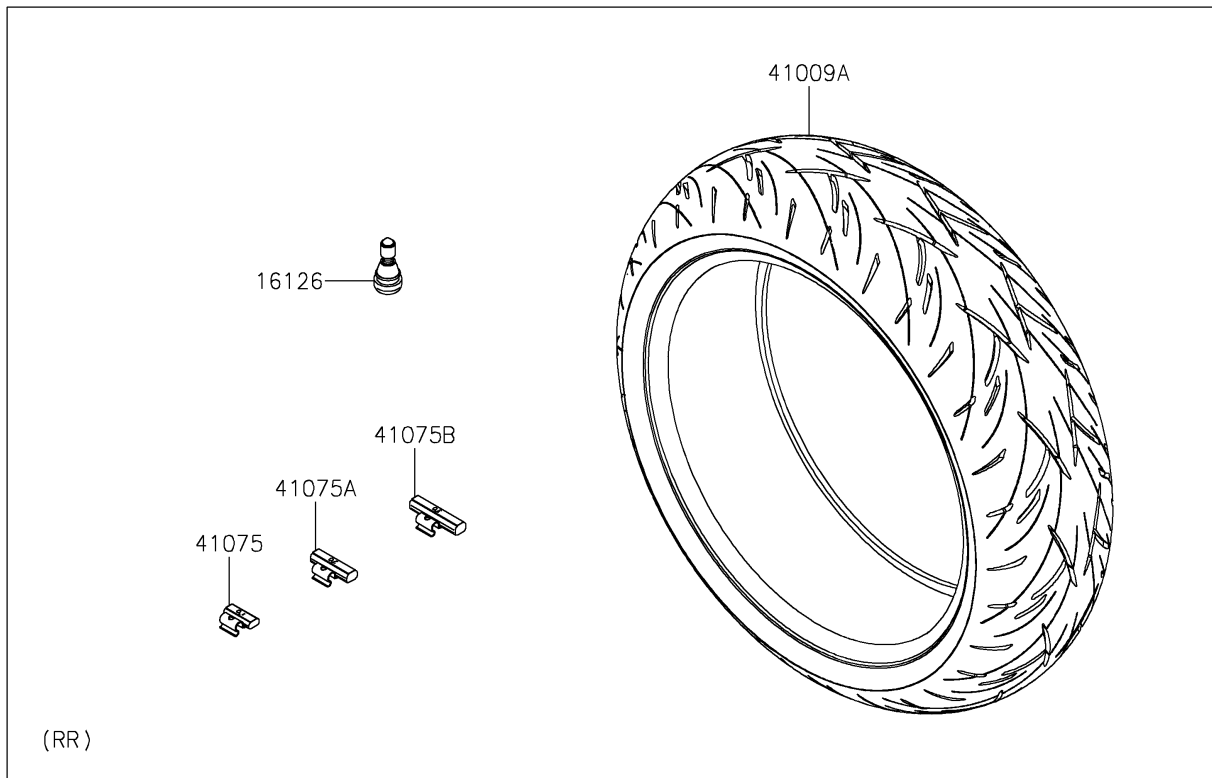

# 2021 Z650 PARTS DIAGRAM

Tires

F2210

## 2021 Z650 PARTS LIST

### Tires

ITEM NAME	PART NUMBER	QUANTITY
VALVE,TIRE (Ref # 16126)	16126-1140	2
TIRE,FR,120/70ZR17(58W) (Ref # 41009)	41009-0832	1
TIRE,RR,160/60ZR17(69W) (Ref # 41009A)	41009-0833	1
BALANCER-WHEEL,10G,SILVER (Ref # 41075)	41075-0007	AR
BALANCER-WHEEL,20G,SILVER (Ref # 41075A)	41075-0008	AR
BALANCER-WHEEL,30G,SILVER (Ref # 41075B)	41075-0009	AR