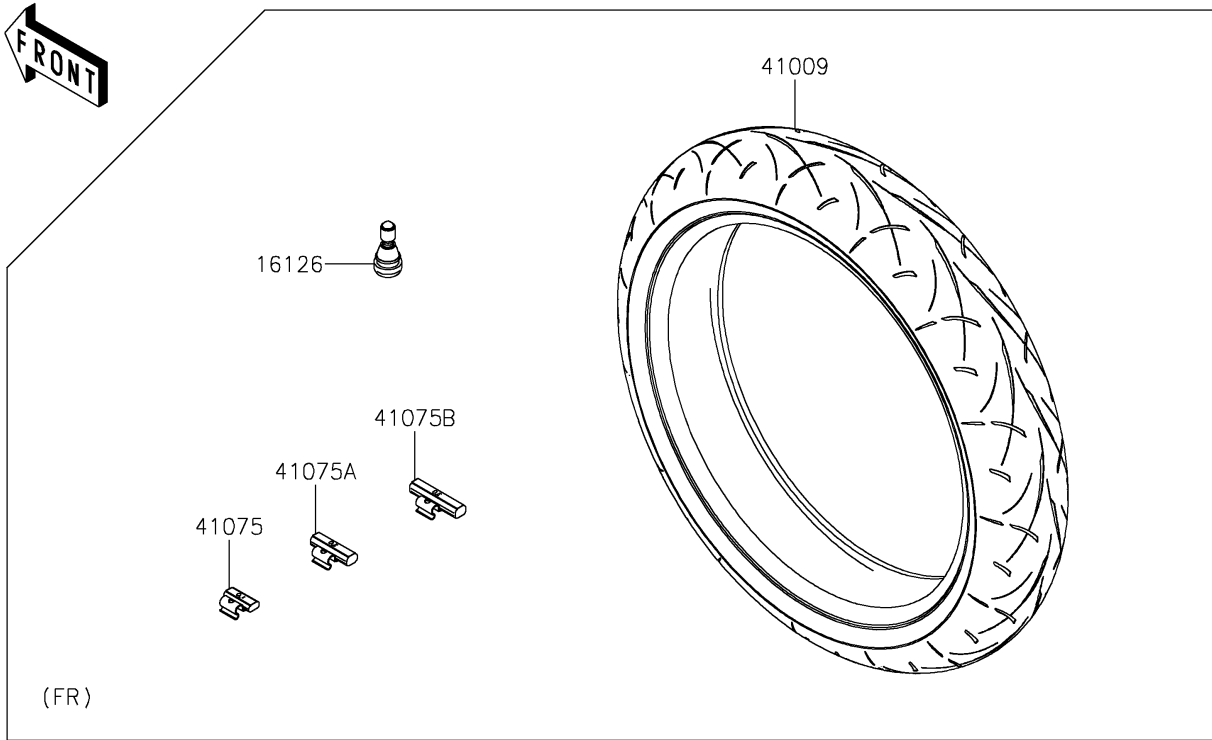

# 2021 Z650 PARTS DIAGRAM

Tires

F2210

## 2021 Z650 PARTS LIST

### Tires

ITEM NAME	PART NUMBER	QUANTITY
VALVE,TIRE (Ref # 16126)	16126-1140	2
TIRE,FR,120/70ZR17(58W) (Ref # 41009)	41009-0832	1
TIRE,RR,160/60ZR17(69W) (Ref # 41009A)	41009-0833	1
BALANCER-WHEEL,10G,SILVER (Ref # 41075)	41075-0007	AR
BALANCER-WHEEL,20G,SILVER (Ref # 41075A)	41075-0008	AR
BALANCER-WHEEL,30G,SILVER (Ref # 41075B)	41075-0009	AR