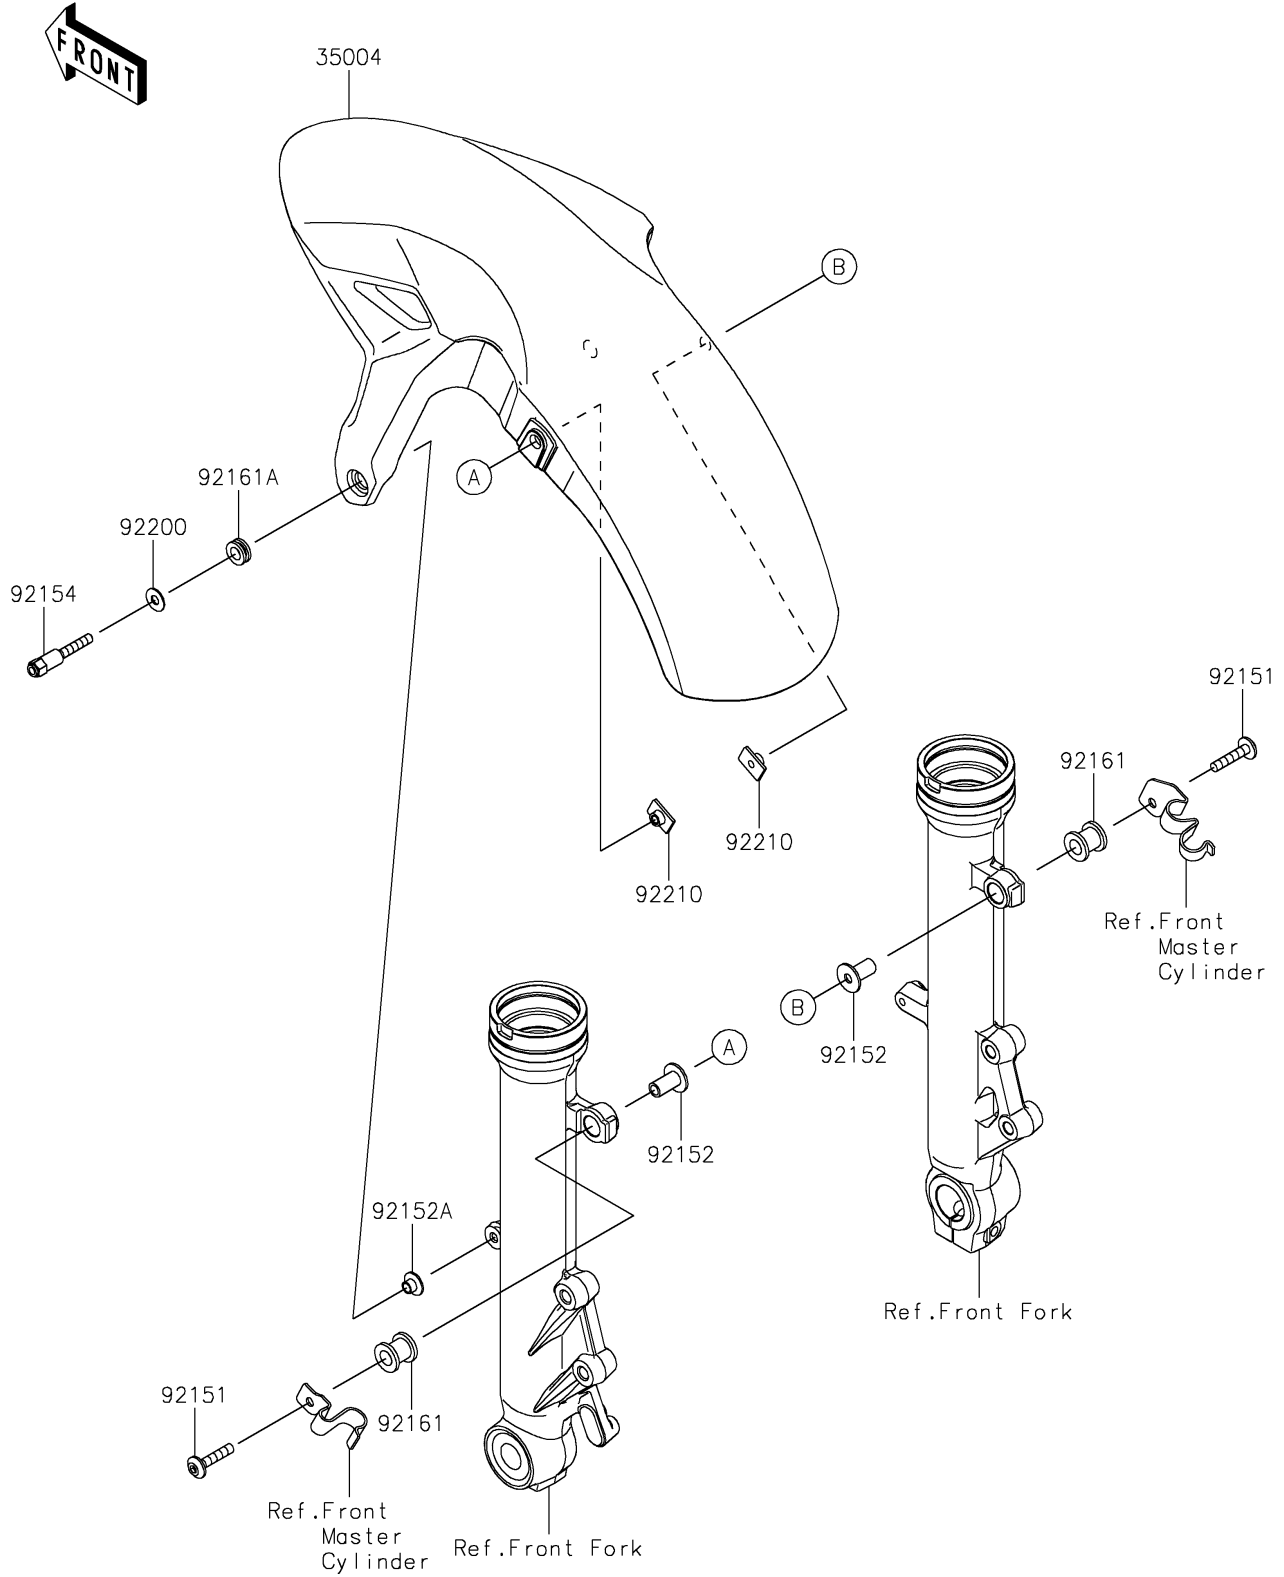

# 2021 Z650 PARTS DIAGRAM

Front Fender(s)

F2171

## 2021 Z650 PARTS LIST

### Front Fender(s)

ITEM NAME	PART NUMBER	QUANTITY
FENDER-FRONT,M.F.S.BLACK (Ref # 35004)	35004-0358-739	1
BOLT,SOCKET,6X30 (Ref # 92151)	92151-1605	2
COLLAR,6.5X10X20.5 (Ref # 92152)	92152-1570	2
COLLAR,6.3X8.3X7.2 (Ref # 92152A)	92152-1602	2
BOLT (Ref # 92154)	92154-0324	2
DAMPER,10X20X18.9 (Ref # 92161)	92161-1406	2
DAMPER,8.3X16X6.4 (Ref # 92161A)	92161-1848	2
WASHER,6.5X16X1.0 (Ref # 92200)	92200-0796	2
NUT,PLATE,6MM (Ref # 92210)	92210-1352	2