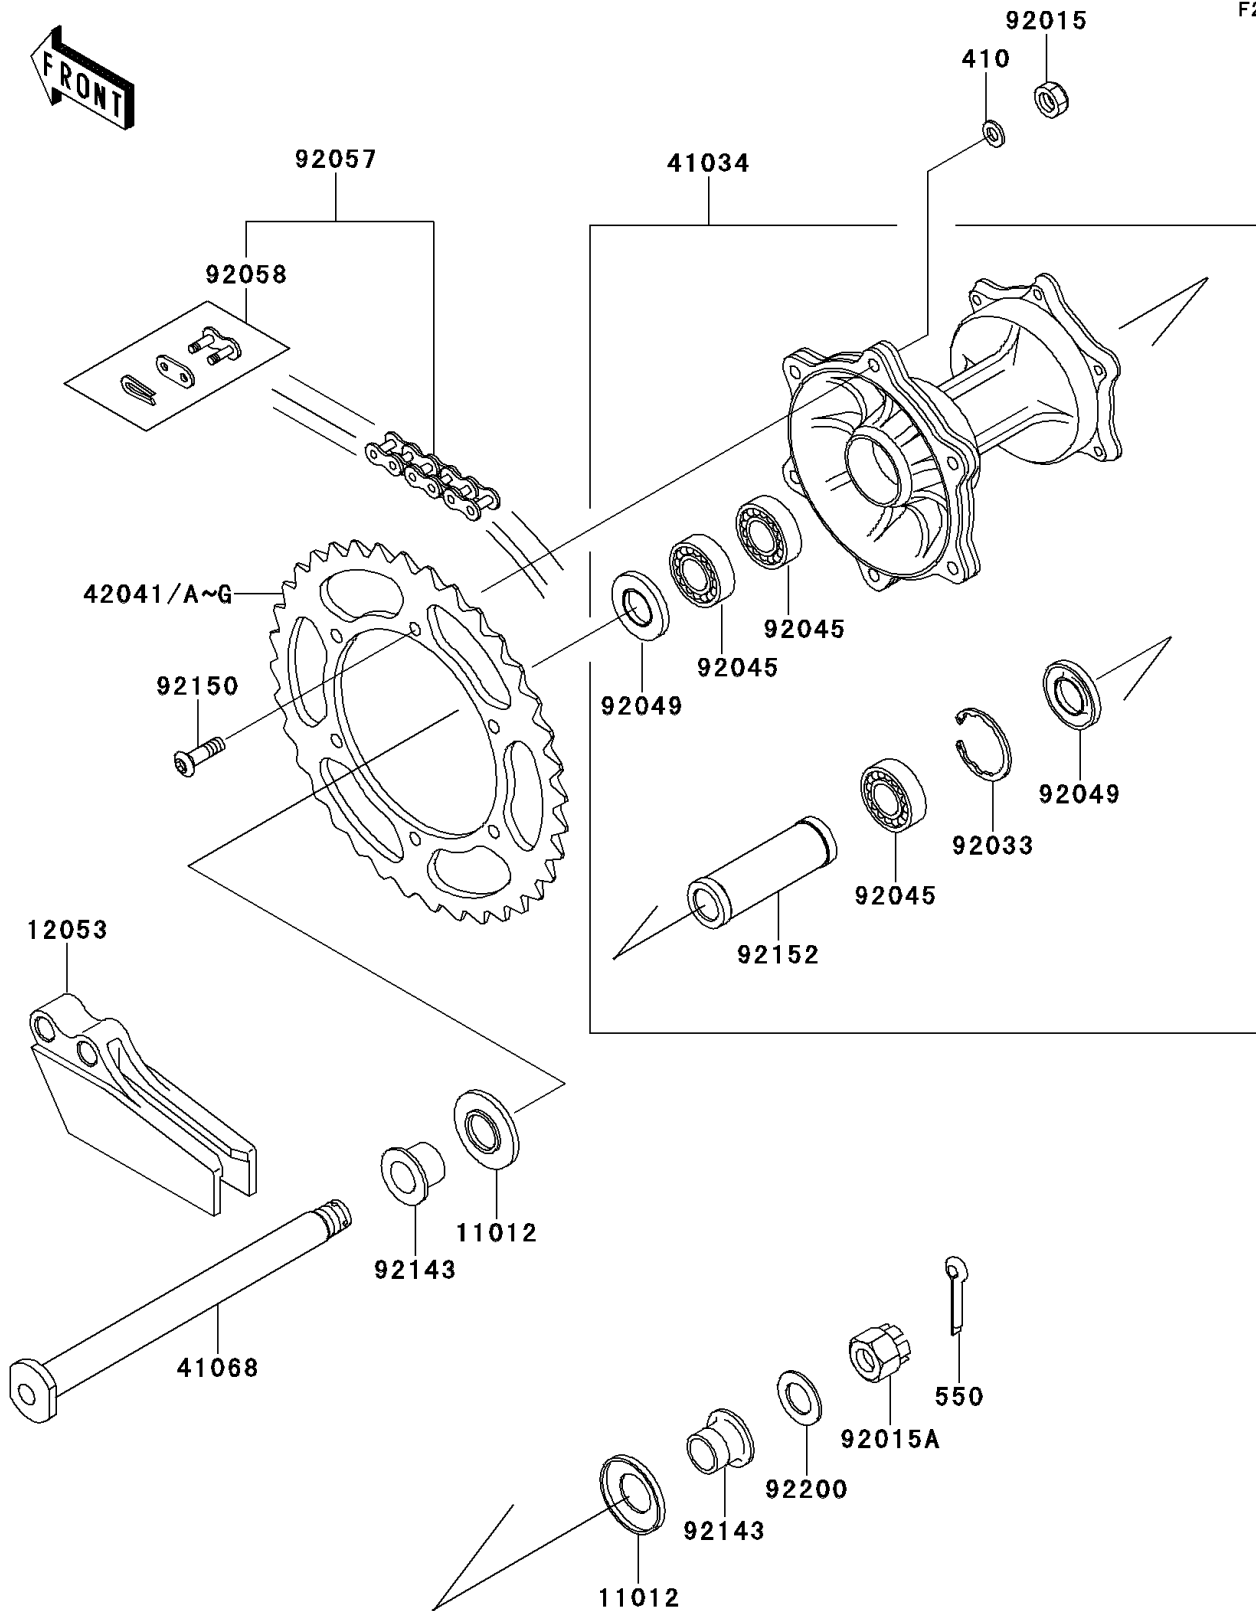

2001 KX250 PARTS DIAGRAM

Rear Hub

F2240

2001 KX250 PARTS LIST

Rear Hub

ITEM NAME	PART NUMBER	QUANTITY
WASHER-PLAIN-SMALL,8MM (Ref # 410)	410B0800	1
PIN-COTTER,3.0X25 (Ref # 550)	550D3025	1
CAP,AXLE (Ref # 11012)	11012-1581	1
GUIDE-CHAIN,DRIVE,RR (Ref # 12053)	12053-1376	1
DRUM-ASSY,REAR BRAKE (Ref # 41034)	41034-1301	1
AXLE,RR (Ref # 41068)	41068-1343	1
SPROCKET-HUB,47T (Ref # 42041)	42041-1382	1
SPROCKET-HUB,48T (Ref # 42041A)	42041-1383	1
SPROCKET-HUB,49T (Ref # 42041B)	42041-1384	1
SPROCKET-HUB,47T,AL (Ref # 42041C)	42041-1447	1
SPROCKET-HUB,48T,AL (Ref # 42041D)	42041-1448	1
SPROCKET-HUB,49T,AL (Ref # 42041E)	42041-1449	1
SPROCKET-HUB,50T,AL (Ref # 42041F)	42041-1450	1
SPROCKET-HUB,46T,AL (Ref # 42041G)	42041-1501	1
NUT,8MM (Ref # 92015)	92015-1432	1
NUT,CASTLE,18MM (Ref # 92015A)	92015-1885	1
RING-SNAP,42MM (Ref # 92033)	92033-1041	1
BEARING-BALL,6004X8JRLLX2/3A (Ref # 92045)	92045-1239	1
SEAL-OIL,MHSA25 42 6 (Ref # 92049)	92049-1314	1
CHAIN,DRIVE,DID520DMX114L (Ref # 92057)	92057-1438	1
JOINT-CHAIN,DRIVE (Ref # 92058)	92058-1074	1
COLLAR,RR AXLE,L=20 (Ref # 92143)	92143-1905	1
BOLT,SOCKET,8X28 (Ref # 92150)	92150-1978	1
COLLAR,RR BRAKE DRUM,L=93 (Ref # 92152)	92152-1144	1
WASHER,18.5X32X2.3 (Ref # 92200)	92200-1149	1