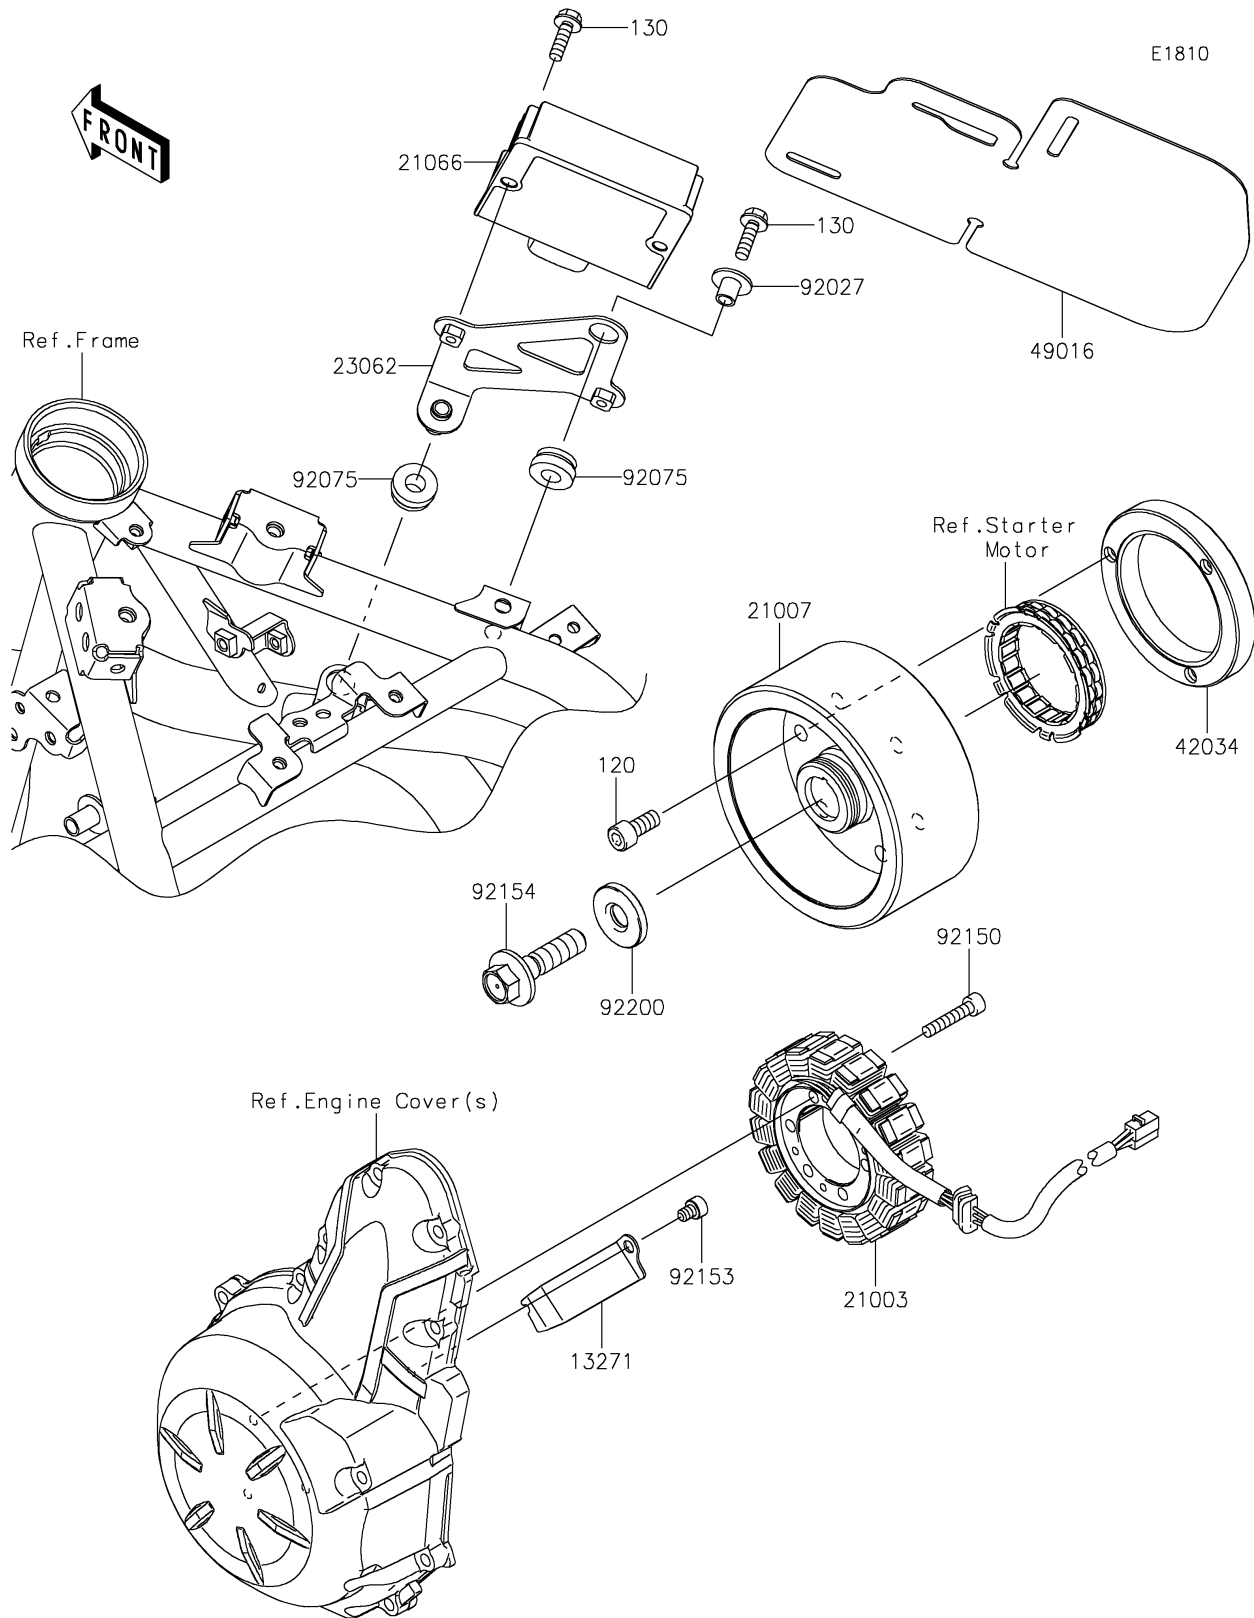

# 2021 Z650 PARTS DIAGRAM

## Generator

## 2021 Z650 PARTS LIST

### Generator

ITEM NAME	PART NUMBER	QUANTITY
BOLT-SOCKET,8X18 (Ref # 120)	120CA0818	3
BOLT-FLANGED,6X20 (Ref # 130)	130BA0620	3
PLATE (Ref # 13271)	13271-0952	1
STATOR (Ref # 21003)	21003-0164	1
ROTOR (Ref # 21007)	21007-0601	1
REGULATOR-VOLTAGE (Ref # 21066)	21066-0750	1
BRACKET-COMP,REGULATOR (Ref # 23062)	23062-0870	1
COUPLING (Ref # 42034)	42034-1143	1
COVER-SEAL (Ref # 49016)	49016-0680	1
COLLAR,FLANGED,L=12.1,BLACK (Ref # 92027)	92027-1651	1
DAMPER (Ref # 92075)	92075-277	2
BOLT,SOCKET,6X30 (Ref # 92150)	92150-1433	3
BOLT,SOCKET,6X8 (Ref # 92153)	92153-1414	1
BOLT,FLANGED,12X45 (Ref # 92154)	92154-1812	1
WASHER,12X33X5 (Ref # 92200)	92200-0220	1