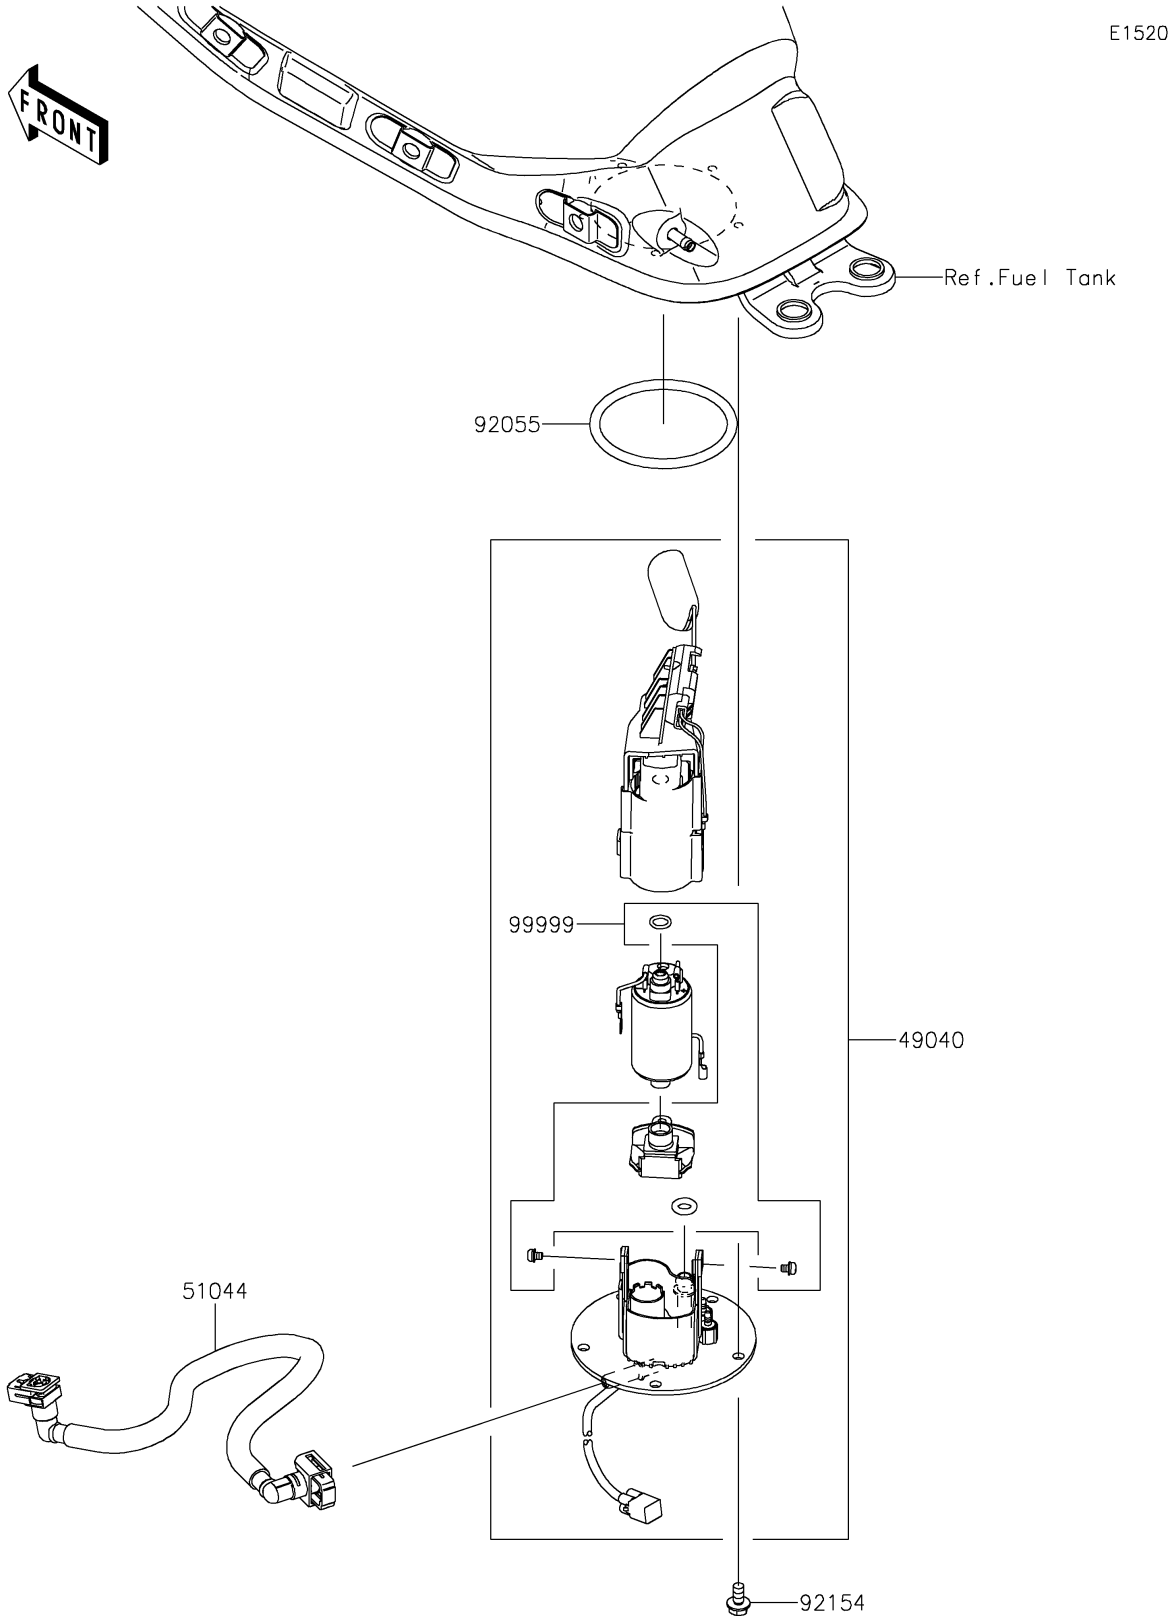

2021 Z650 PARTS DIAGRAM

Fuel Pump

2021 Z650 PARTS LIST

Fuel Pump

ITEM NAME	PART NUMBER	QUANTITY
PUMP-FUEL (Ref # 49040)	49040-0754	1
TUBE-ASSY,FUEL (Ref # 51044)	51044-0847	1
RING-O,74.6X5.7 (Ref # 92055)	92055-0728	1
BOLT,FLANGED,6X12 (Ref # 92154)	92154-2335	5
KIT,FUEL FILTER (Ref # 99999)	99999-0525	1