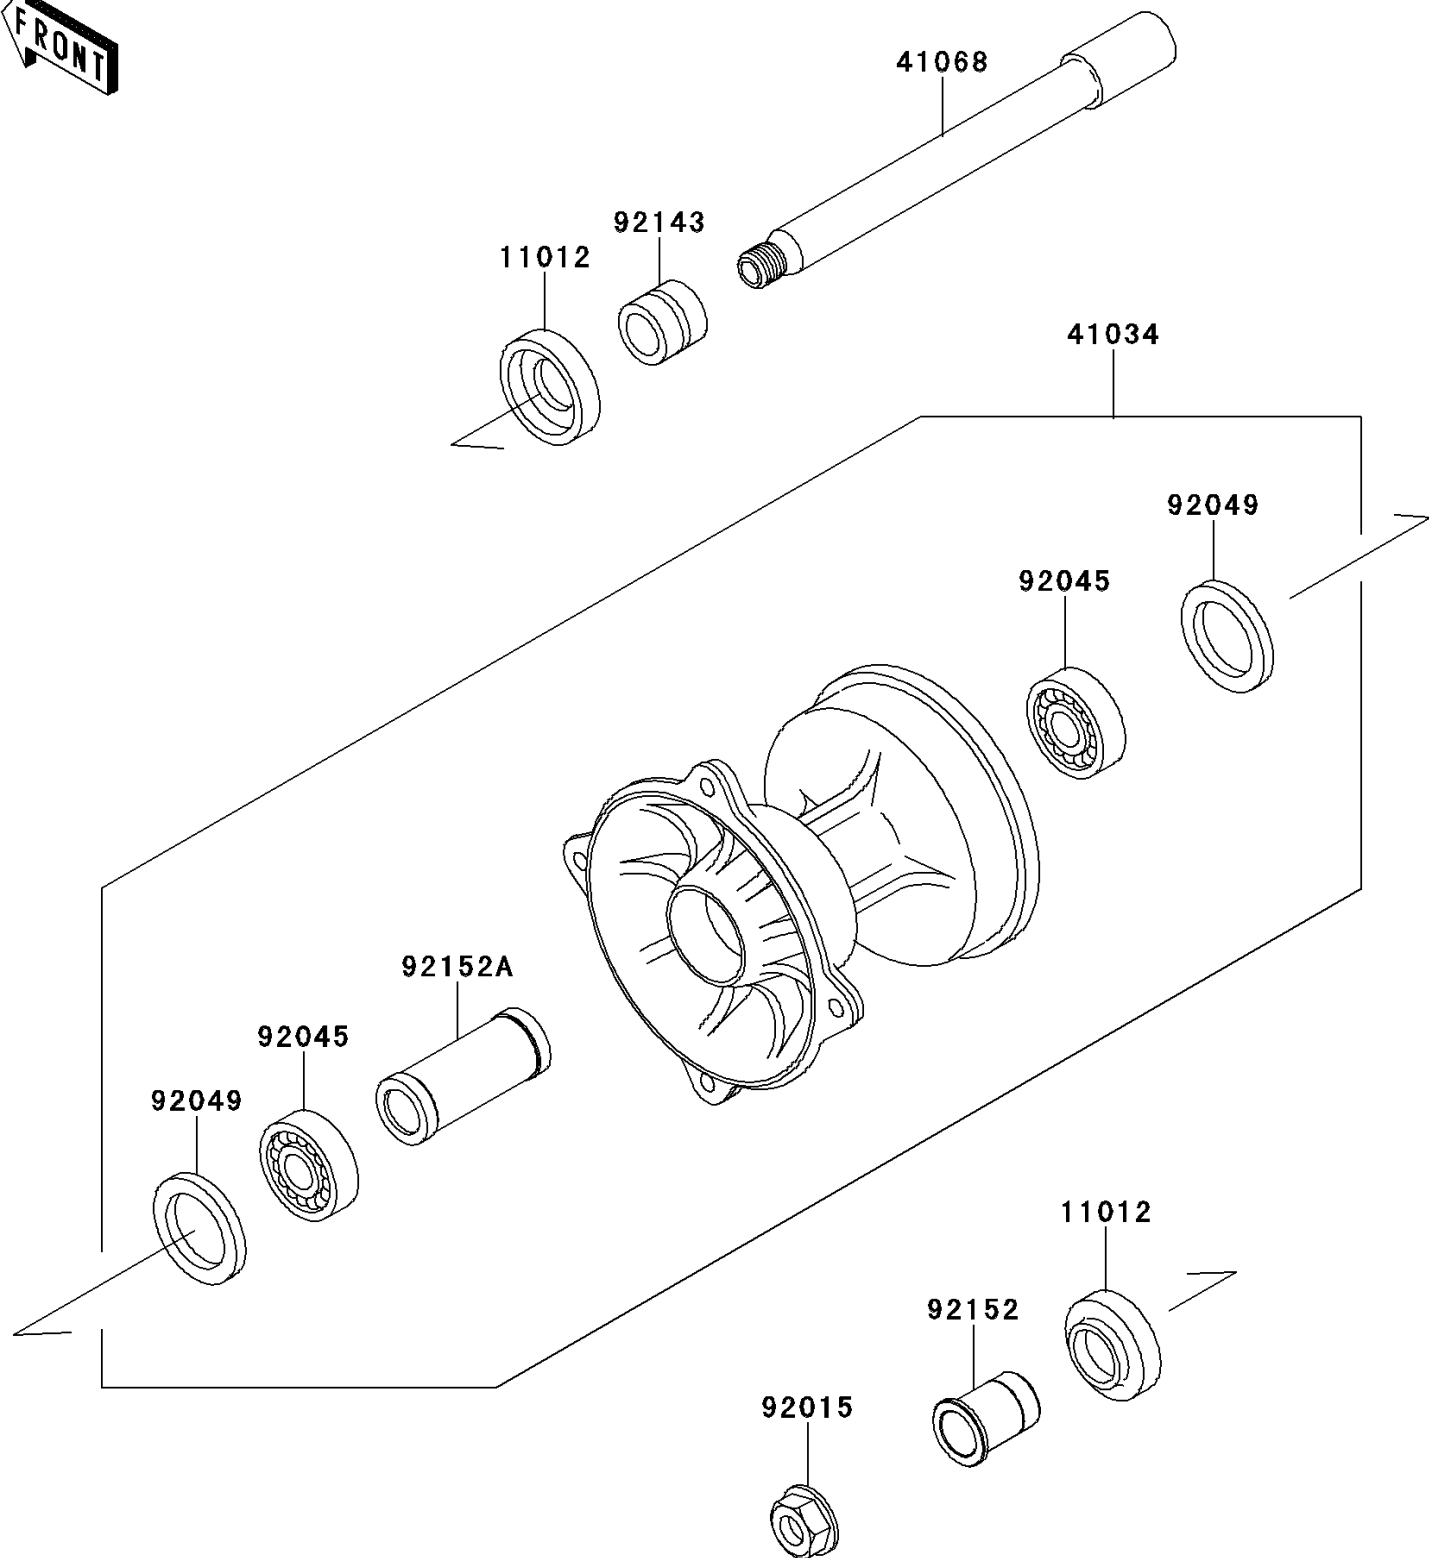

2001 KX250 PARTS DIAGRAM

Front Hub

F2230

2001 KX250 PARTS LIST

Front Hub

ITEM NAME	PART NUMBER	QUANTITY
CAP,AXLE (Ref # 11012)	11012-1581	1
DRUM-ASSY,FRONT BRAKE (Ref # 41034)	41034-1300	1
AXLE,FR (Ref # 41068)	41068-1406	1
NUT,16MM (Ref # 92015)	92015-1465	1
BEARING-BALL,69042RS (Ref # 92045)	92045-1284	1
SEAL-OIL,BJNC-2 25X37X5 (Ref # 92049)	92049-1403	1
COLLAR,FR AXLE,L=20 (Ref # 92143)	92143-1581	1
COLLAR,FR AXLE,L=36 (Ref # 92152)	92152-1097	1
COLLAR,FR BRAKE DRUM,L=72 (Ref # 92152A)	92152-1143	1