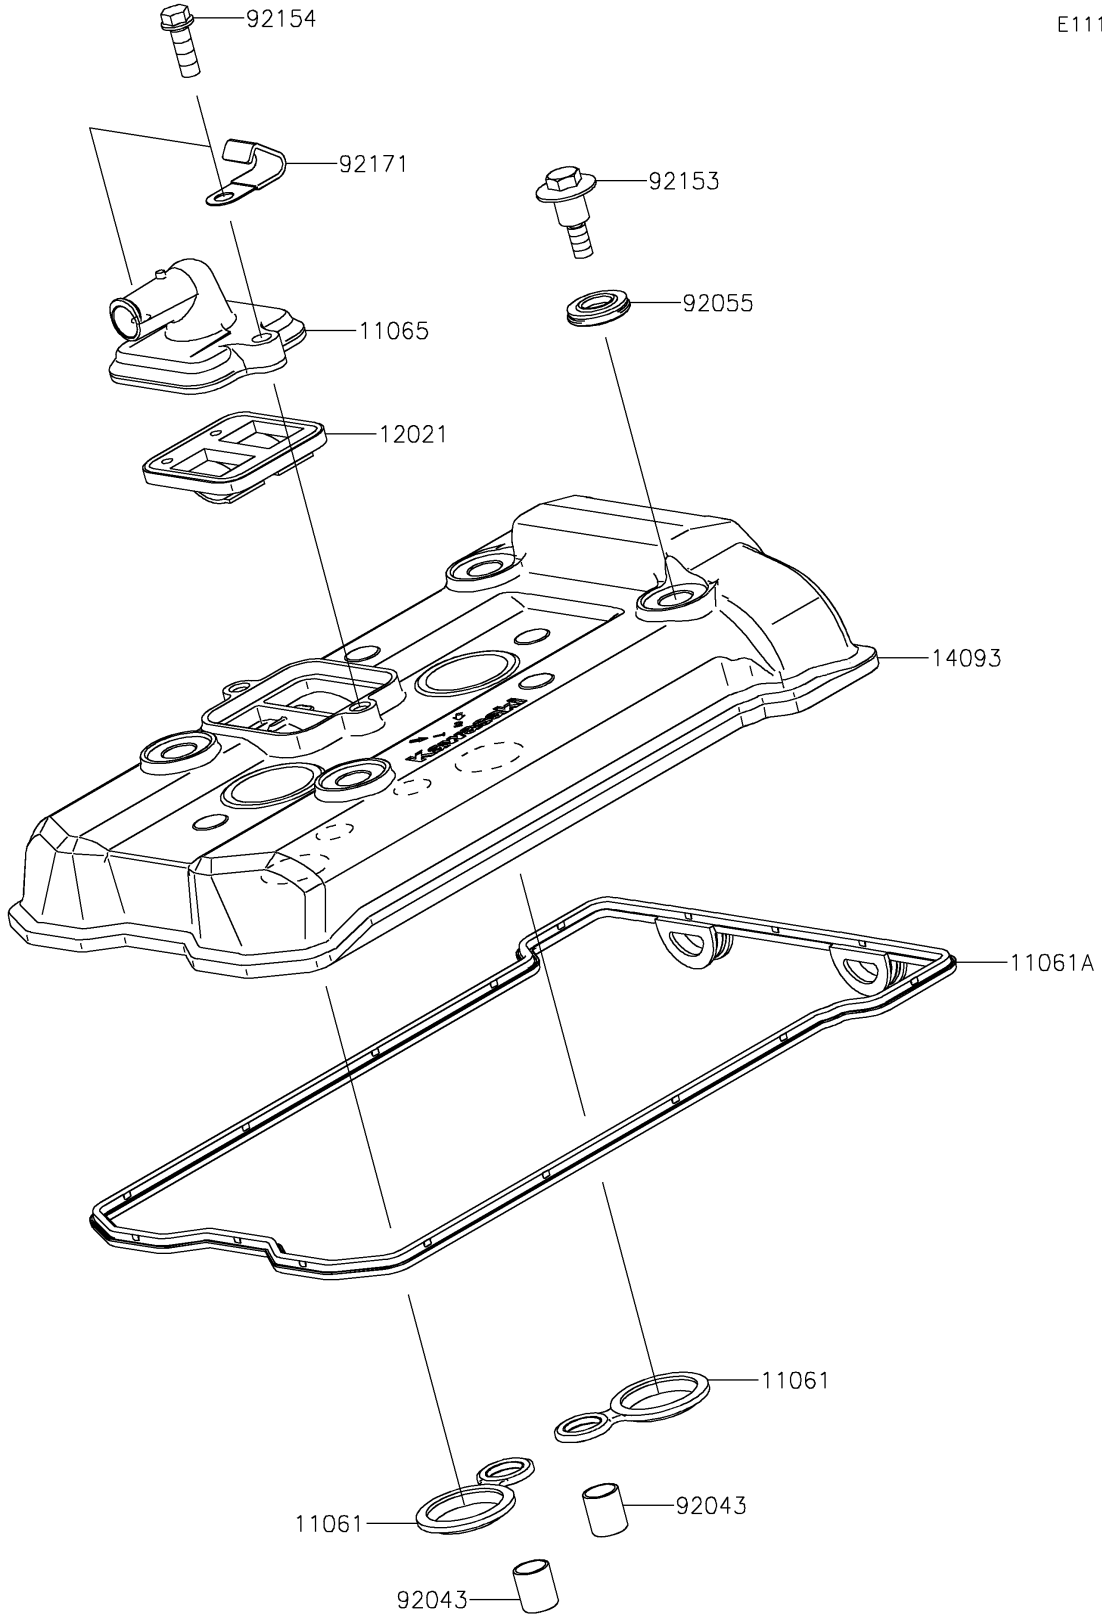

# 2021 Z650 PARTS DIAGRAM

Cylinder Head Cover

E1112

### Cylinder Head Cover

ITEM NAME	PART NUMBER	QUANTITY
GASKET,SPARK PLUG HOLE (Ref # 11061)	11061-0105	2
GASKET,HEAD COVER (Ref # 11061A)	11061-1184	1
CAP (Ref # 11065)	11065-1320	1
VALVE-ASSY-REED (Ref # 12021)	12021-0708	1
COVER,HEAD (Ref # 14093)	14093-0501	1
PIN,10.1X12X14 (Ref # 92043)	92043-4009	2
RING-O (Ref # 92055)	92055-0187	4
BOLT,HEAD COVER (Ref # 92153)	92153-0793	4
BOLT,FLANGED,6X18 (Ref # 92154)	92154-1775	2
CLAMP (Ref # 92171)	92171-0813	1