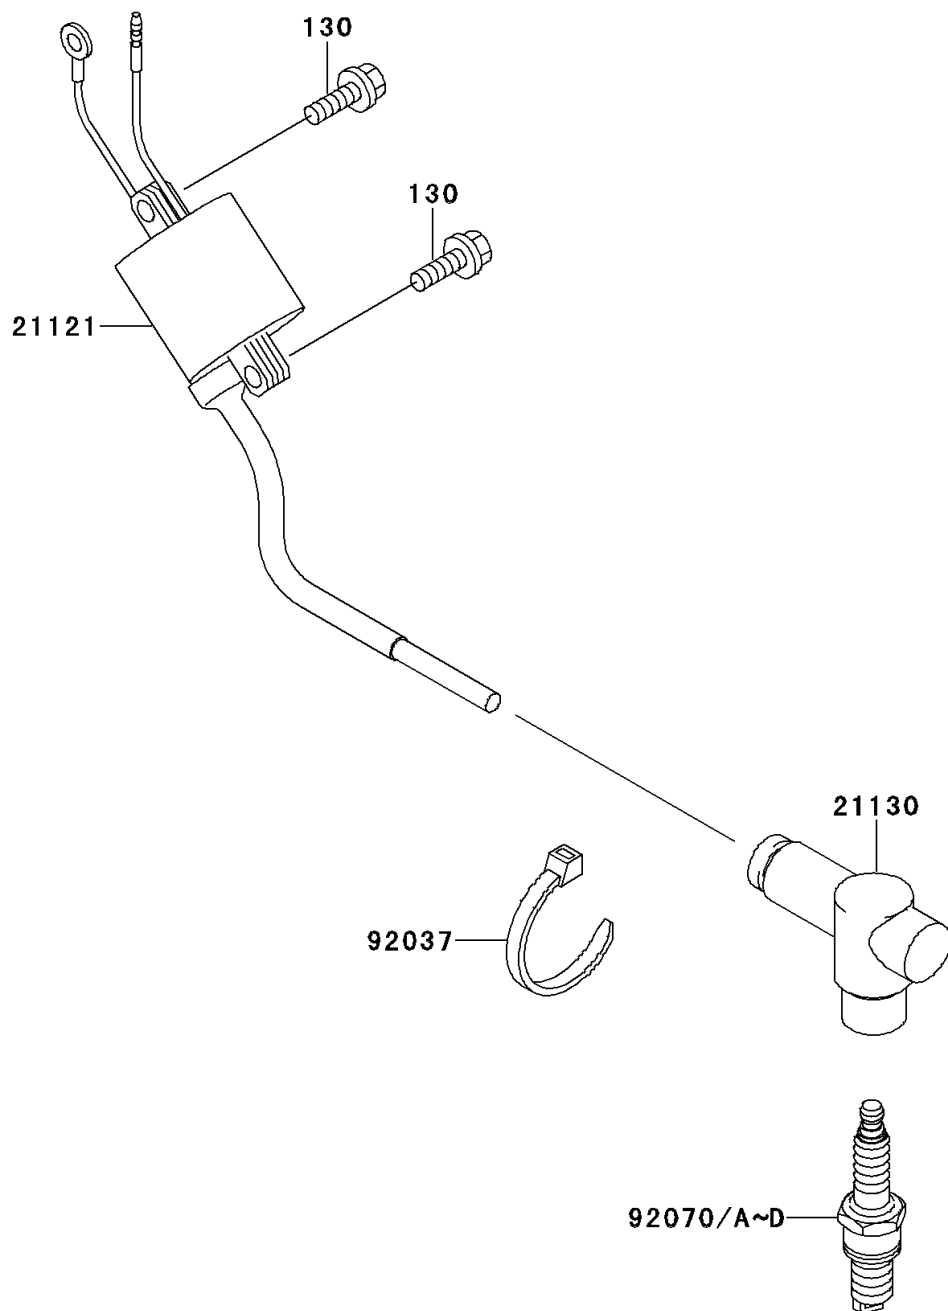

2001 KX250 PARTS DIAGRAM

Ignition System

E1830

2001 KX250 PARTS LIST

Ignition System

ITEM NAME	PART NUMBER	QUANTITY
BOLT-FLANGED (Ref # 130)	130G0520	1
COIL-IGNITION (Ref # 21121)	21121-1281	1
CAP-SPARK PLUG (Ref # 21130)	21130-1077	1
CLAMP (Ref # 92037)	92037-1173	1
PLUG-SPARK,BR8EVX(NGK),SOLID (Ref # 92070)	92070-1231	1
PLUG-SPARK,R6385-8P(NGK) (Ref # 92070A)	92070-1235	1
PLUG-SPARK,R6252E-9(NGK) (Ref # 92070B)	92070-1238	1
PLUG-SPARK,R6252E-8(NGK) (Ref # 92070C)	92070-1243	1
PLUG-SPARK,BR7EVX(NGK) (Ref # 92070D)	92070-1249	1