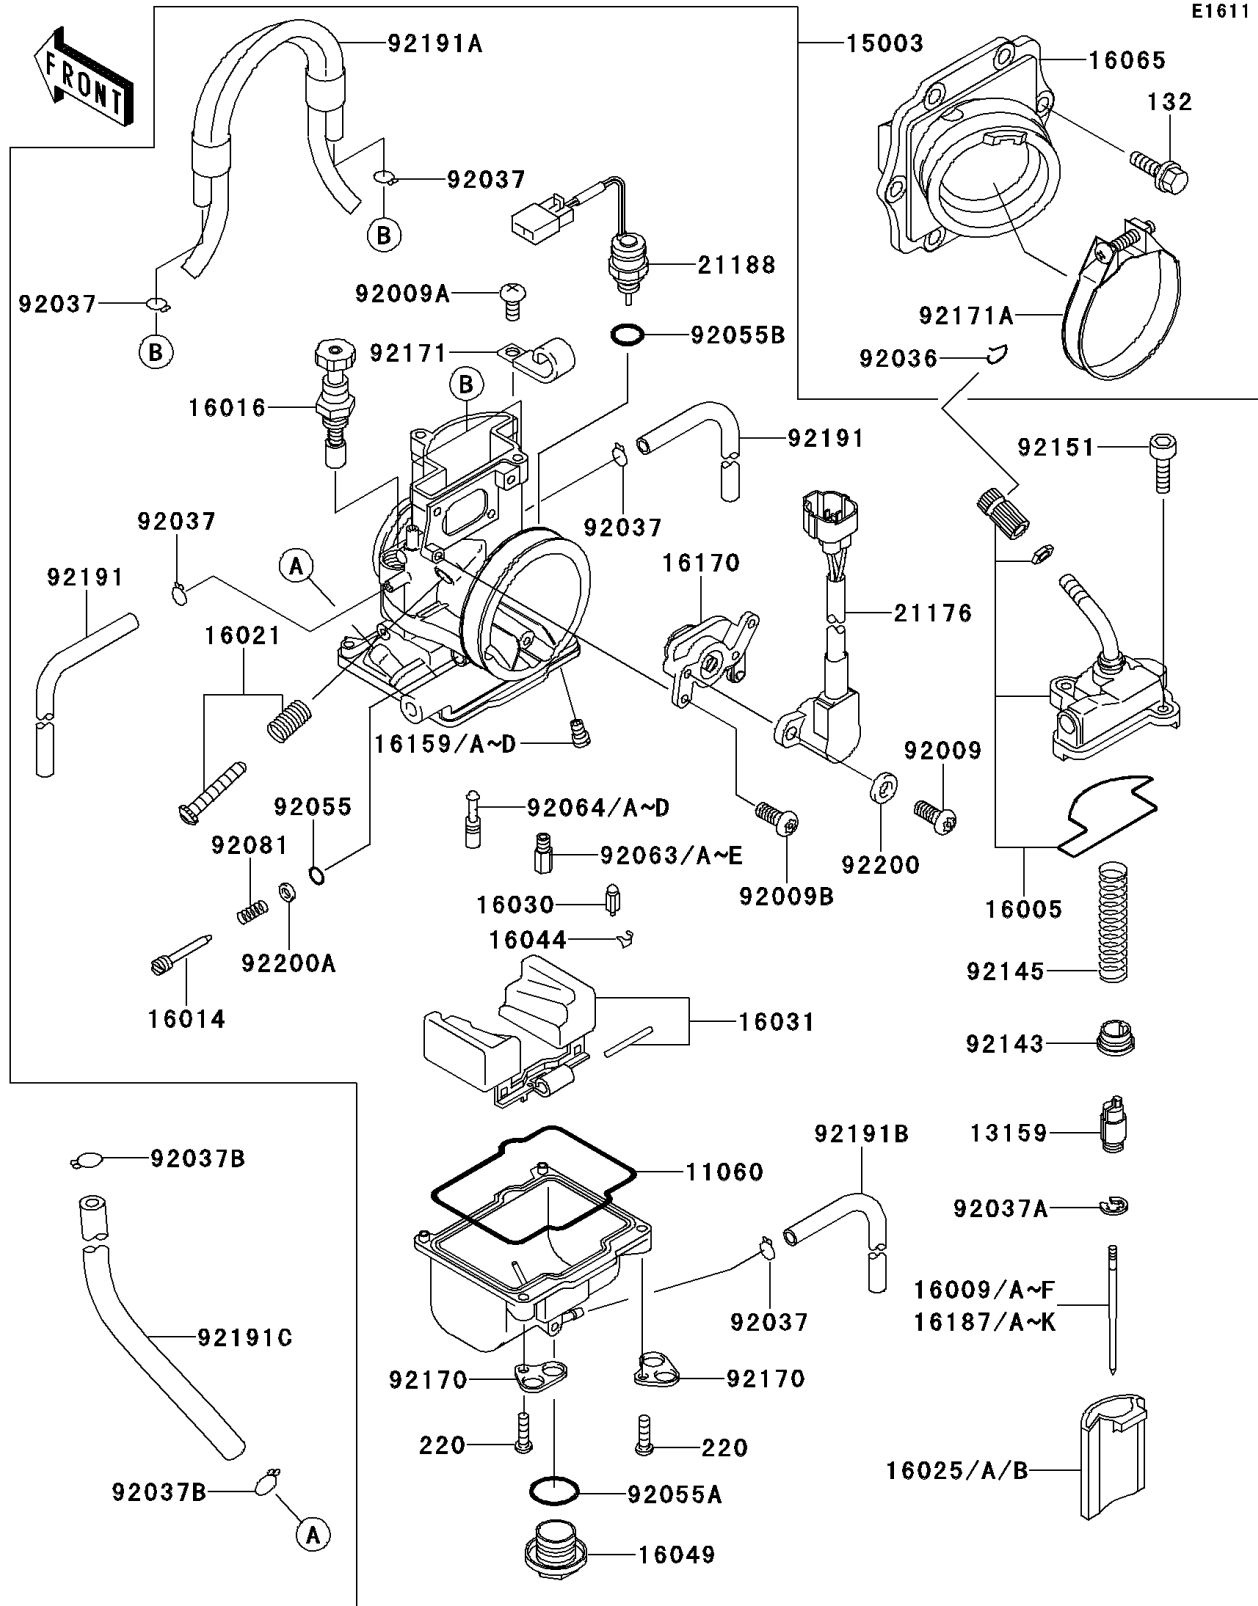

2001 KX250 PARTS DIAGRAM

Carburetor

E1611

2001 KX250 PARTS LIST

Carburetor

ITEM NAME	PART NUMBER	QUANTITY
GASKET,FLOAT CHAMBER (Ref # 11060)	11060-1254	1
CONNECTOR,THROTTLE CABLE (Ref # 13159)	13159-1063	1
CARBURETOR-ASSY (Ref # 15003)	15003-1597	1
TOP-CHAMBER (Ref # 16005)	16005-1083	1
NEEDLE-JET,N3WD (Ref # 16009)	16009-1914	1
NEEDLE-JET,N3WF (Ref # 16009A)	16009-1916	1
NEEDLE-JET,N3WG (Ref # 16009B)	16009-1917	1
NEEDLE-JET,N3YD (Ref # 16009C)	16009-1919	1
NEEDLE-JET,N3YE (Ref # 16009D)	16009-1920	1
NEEDLE-JET,N3YF (Ref # 16009E)	16009-1921	1
NEEDLE-JET,N3YG (Ref # 16009F)	16009-1922	1
SCREW-PILOT AIR (Ref # 16014)	16014-1058	1
PLUNGER (Ref # 16016)	16016-1085	1
SCREW-THROTTLE STOP (Ref # 16021)	16021-1198	1
VALVE-THROTTLE,#6 (Ref # 16025)	16025-1215	1
VALVE-THROTTLE,#7 (Ref # 16025A)	16025-1216	1
VALVE-THROTTLE,#8 (Ref # 16025B)	16025-1217	1
VALVE-FLOAT (Ref # 16030)	16030-1057	1
FLOAT (Ref # 16031)	16031-1100	1
CLAMP,FLOAT VALVE (Ref # 16044)	16044-007	1
COVER-MAIN JET (Ref # 16049)	16049-1051	1
HOLDER-CARBURETOR (Ref # 16065)	16065-1358	1
JET-POWER,#50 (Ref # 16159)	16159-1053	1
JET-POWER,#52 (Ref # 16159A)	16159-1055	1
JET-POWER,#48 (Ref # 16159B)	16159-1058	1
JET-POWER,#42 (Ref # 16159C)	16159-1059	1
JET-POWER,#45 (Ref # 16159D)	16159-1060	1
LINK-ASSY (Ref # 16170)	16170-1056	1
NEEDLE-JET,N3WC (Ref # 16187)	16187-1122	1