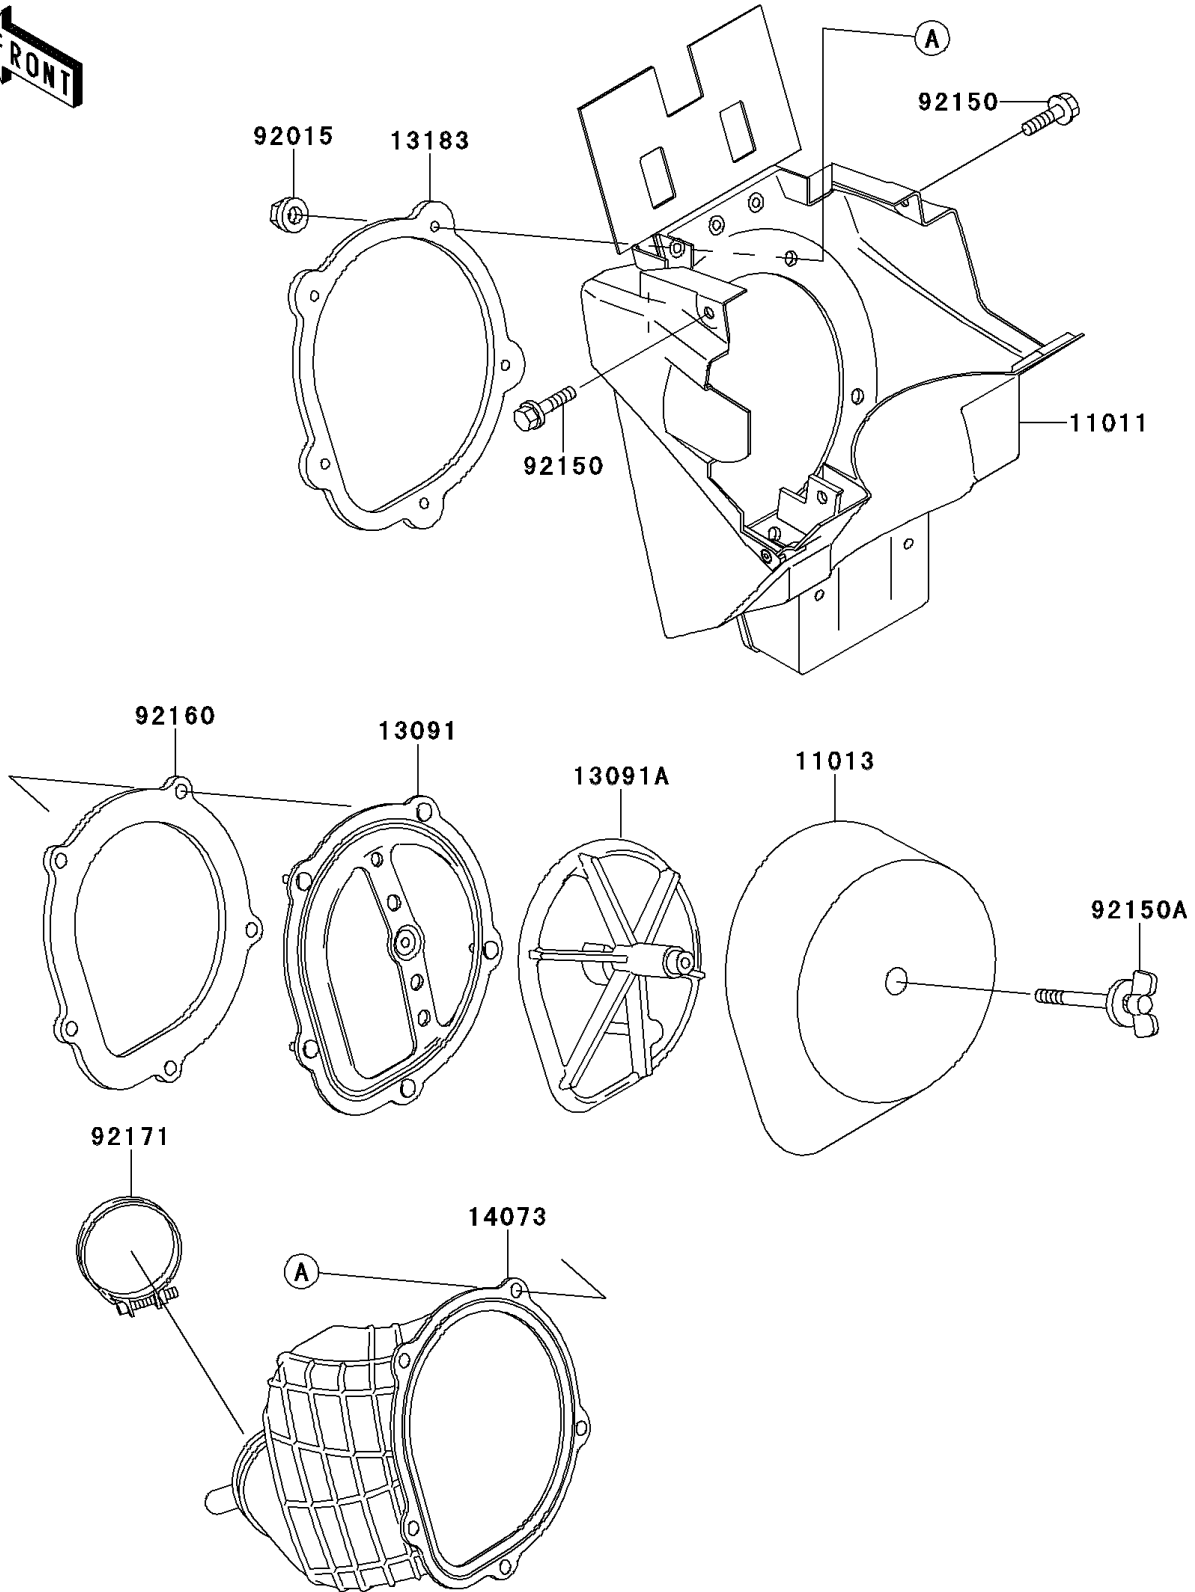

2001 KX250 PARTS DIAGRAM

Air Cleaner

E1130

2001 KX250 PARTS LIST

Air Cleaner

ITEM NAME	PART NUMBER	QUANTITY
CASE-AIR FILTER,BLACK (Ref # 11011)	11011-1557-6D	1
ELEMENT-AIR FILTER (Ref # 11013)	11013-1264	1
HOLDER (Ref # 13091)	13091-1664	1
HOLDER,ELEMENT (Ref # 13091A)	13091-1708	1
PLATE,DUCT FITTING (Ref # 13183)	13183-1530	1
DUCT,AIR FILTER (Ref # 14073)	14073-1743	1
NUT,FLANGED,5MM (Ref # 92015)	92015-1259	1
BOLT,FLANGED,6X16 (Ref # 92150)	92150-1506	1
BOLT,WING (Ref # 92150A)	92150-1565	1
DAMPER,DUCT SEAL (Ref # 92160)	92160-1196	1
CLAMP,AIR FILTER (Ref # 92171)	92171-1066	1