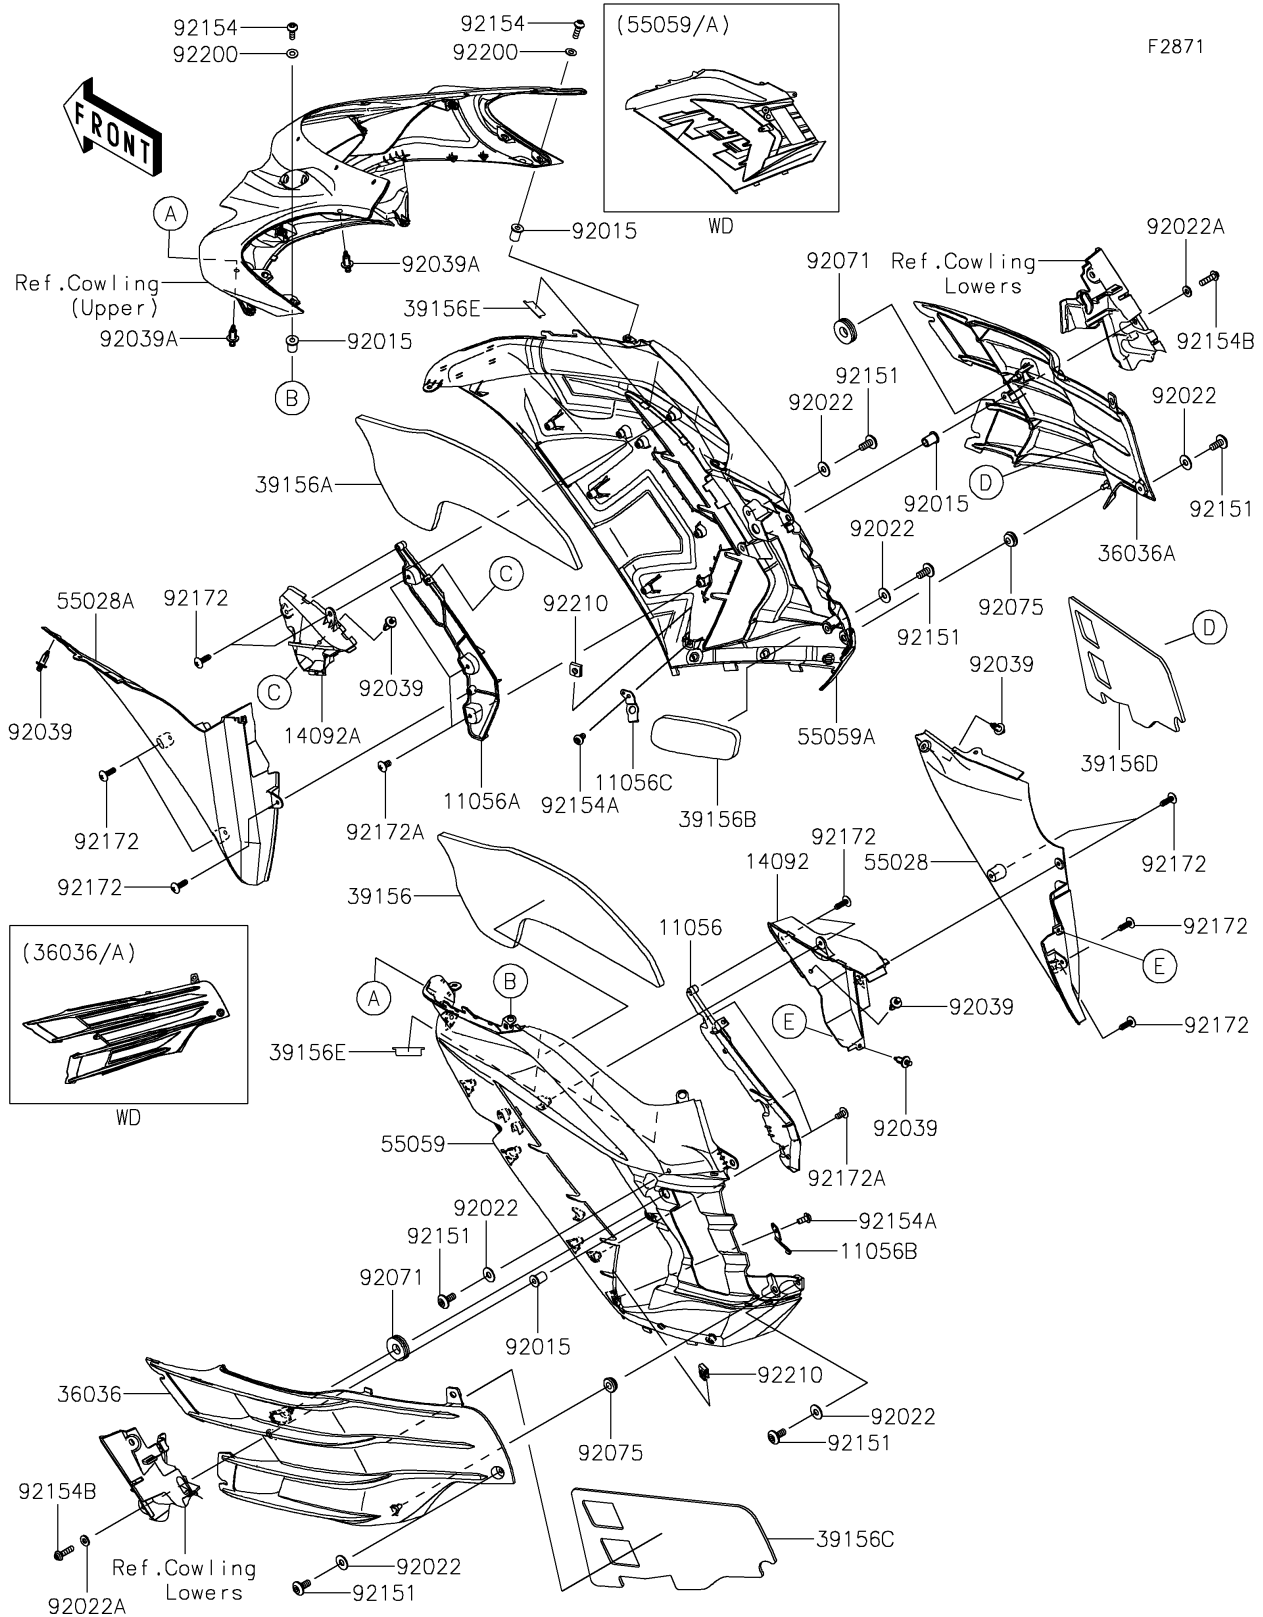

# 2021 NINJA® ZX™ -14R ABS PARTS DIAGRAM

Cowling(Center)

## 2021 NINJA® ZX™ -14R ABS PARTS LIST

### Cowling(Center)

ITEM NAME	PART NUMBER	QUANTITY
BRACKET,SIDE COWLING,LH (Ref # 11056)	11056-1343	1
BRACKET,SIDE COWLING,RH (Ref # 11056A)	11056-1344	1
BRACKET,LWR COWLING,LH (Ref # 11056B)	11056-1366	1
BRACKET,LWR COWLING,RH (Ref # 11056C)	11056-1367	1
COVER,SIDE COWLING,LH (Ref # 14092)	14092-0861	1
COVER,SIDE COWLING,RH (Ref # 14092A)	14092-0986	1
COVER-SIDE,LH,M.D.BLACK (Ref # 36036)	36036-5301-17K	1
COVER-SIDE,RH,M.D.BLACK (Ref # 36036A)	36036-5302-17K	1
PAD,SIDE COWLING,LH (Ref # 39156)	39156-0783	1
PAD,SIDE COWLING,RH (Ref # 39156A)	39156-0784	1
PAD,SIDE COWLING,RH,LWR (Ref # 39156B)	39156-0785	1
PAD,SIDE COVER,LH (Ref # 39156C)	39156-0877	1
PAD,SIDE COVER,RH (Ref # 39156D)	39156-0878	1
PAD (Ref # 39156E)	39156-0911	6
COWLING,FR,LH (Ref # 55028)	55028-0383	1
COWLING,FR,RH (Ref # 55028A)	55028-0457	1
COWLING,SIDE,LH,P.S.GRAY (Ref # 55059)	55059-5251-36S	1
COWLING,SIDE,RH,P.S.GRAY (Ref # 55059A)	55059-5252-36S	1
NUT,WELL,5MM (Ref # 92015)	92015-1757	4
WASHER,6.5X16X1 (Ref # 92022)	92022-1143	6
WASHER,NYLON,5.3X11.5X1.5 (Ref # 92022A)	92022-1521	2
RIVET (Ref # 92039)	92039-0051	5
RIVET (Ref # 92039A)	92039-0060	2
GROMMET (Ref # 92071)	92071-056	2
DAMPER,6X16X7 (Ref # 92075)	92075-1011	2
BOLT,SOCKET,6X14 (Ref # 92151)	92151-1654	6
BOLT,SOCKET,5X16 (Ref # 92154)	92154-0209	2
BOLT,SOCKET,5X10 (Ref # 92154A)	92154-0211	2
BOLT,SOCKET,5X20 (Ref # 92154B)	92154-0829	2

## 2021 NINJA® ZX™ -14R ABS PARTS LIST

Cowling(Center)

ITEM NAME	PART NUMBER	QUANTITY
SCREW,TAPPING,5X16 (Ref # 92172)	92172-0238	11
SCREW,TAPPING,5X10 (Ref # 92172A)	92172-0262	6
WASHER,NYLON,5.3X11.5X0.5 (Ref # 92200)	92200-0006	2
NUT (Ref # 92210)	92210-0571	2