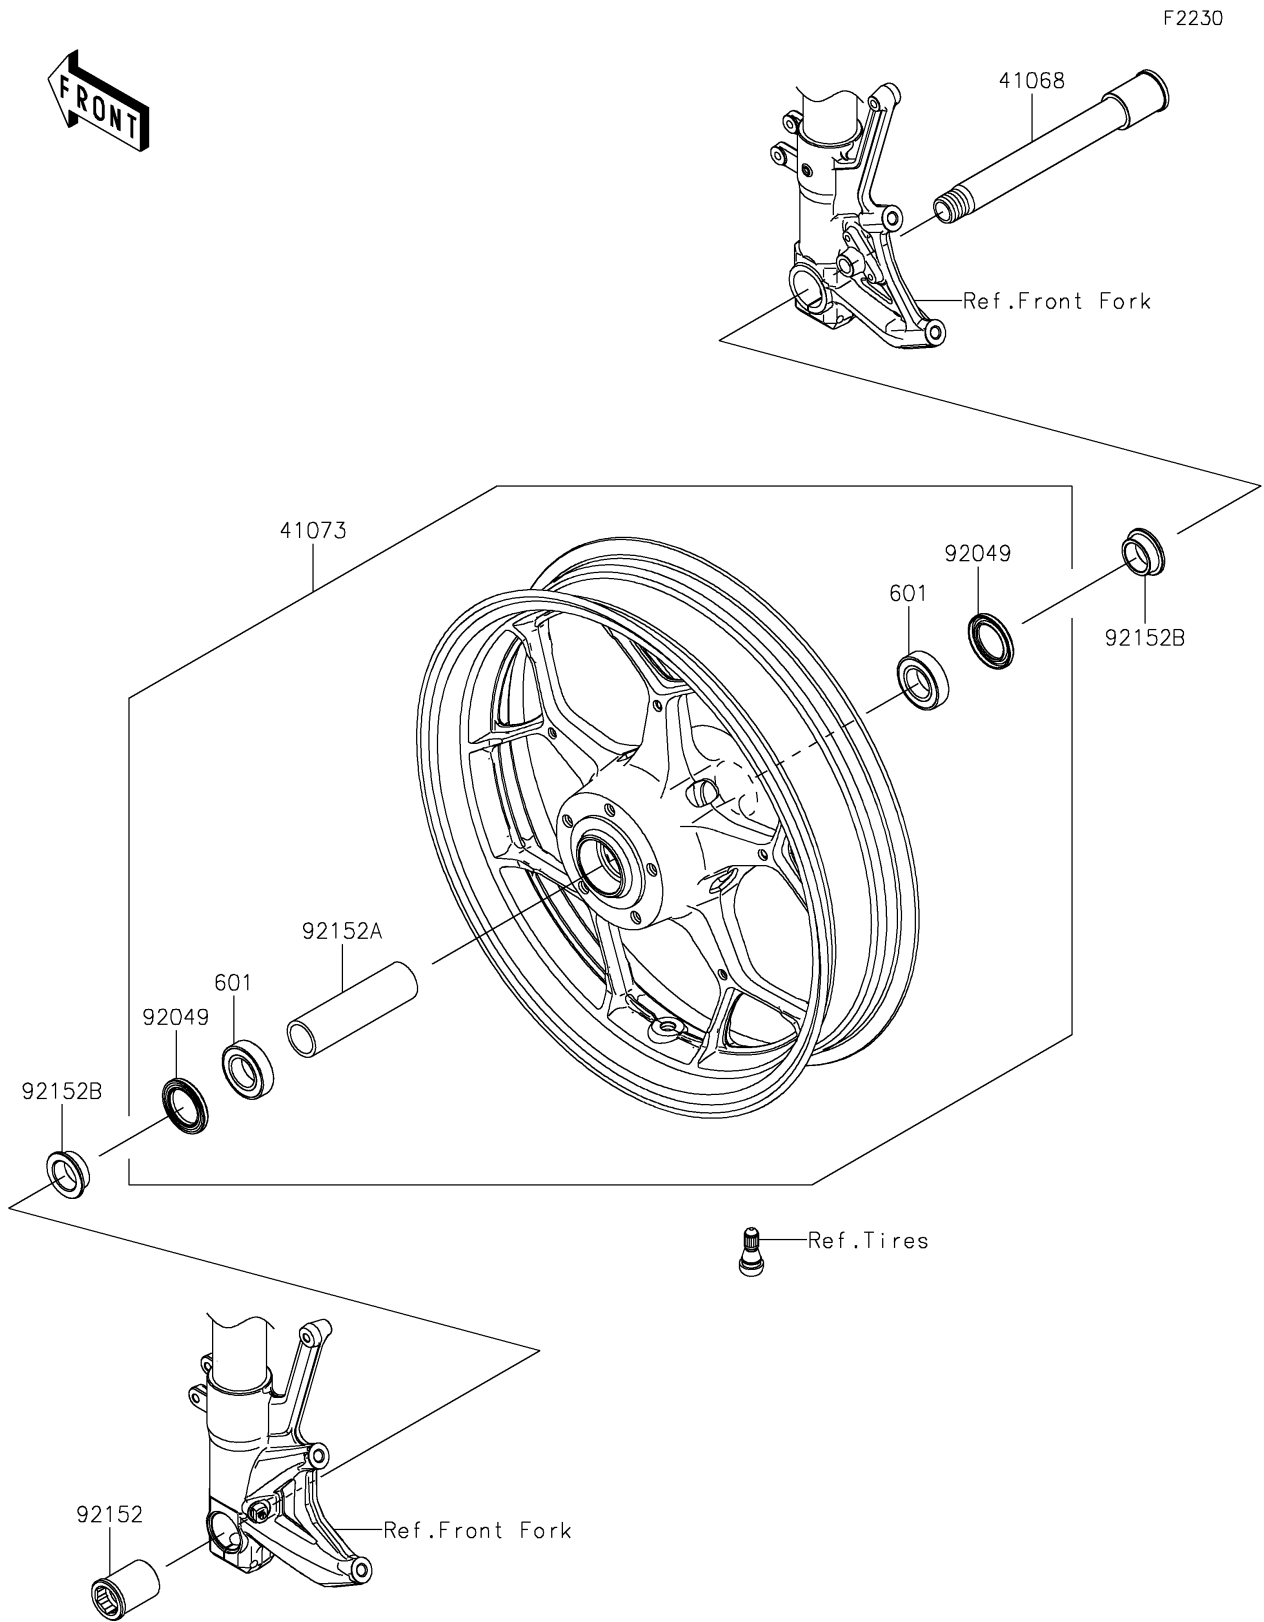

2021 NINJA® ZX™ -14R ABS PARTS DIAGRAM

Front Wheel

2021 NINJA® ZX™ -14R ABS PARTS LIST

Front Wheel

ITEM NAME	PART NUMBER	QUANTITY
AXLE,FR,24X195 (Ref # 41068)	41068-0604	1
WHEEL-ASSY,FR,G.BLACK (Ref # 41073)	41073-0730-18F	1
BEARING-BALL,#6005UU (Ref # 601)	601B6005UU	2
SEAL-OIL,BJN-C2 32X47X5 (Ref # 92049)	92049-0050	2
COLLAR,FR AXLE,LH,L=44.5 (Ref # 92152)	92152-0240	1
COLLAR,FR HUB,L=115 (Ref # 92152A)	92152-0242	1
COLLAR,25X32X13 (Ref # 92152B)	92152-2719	2