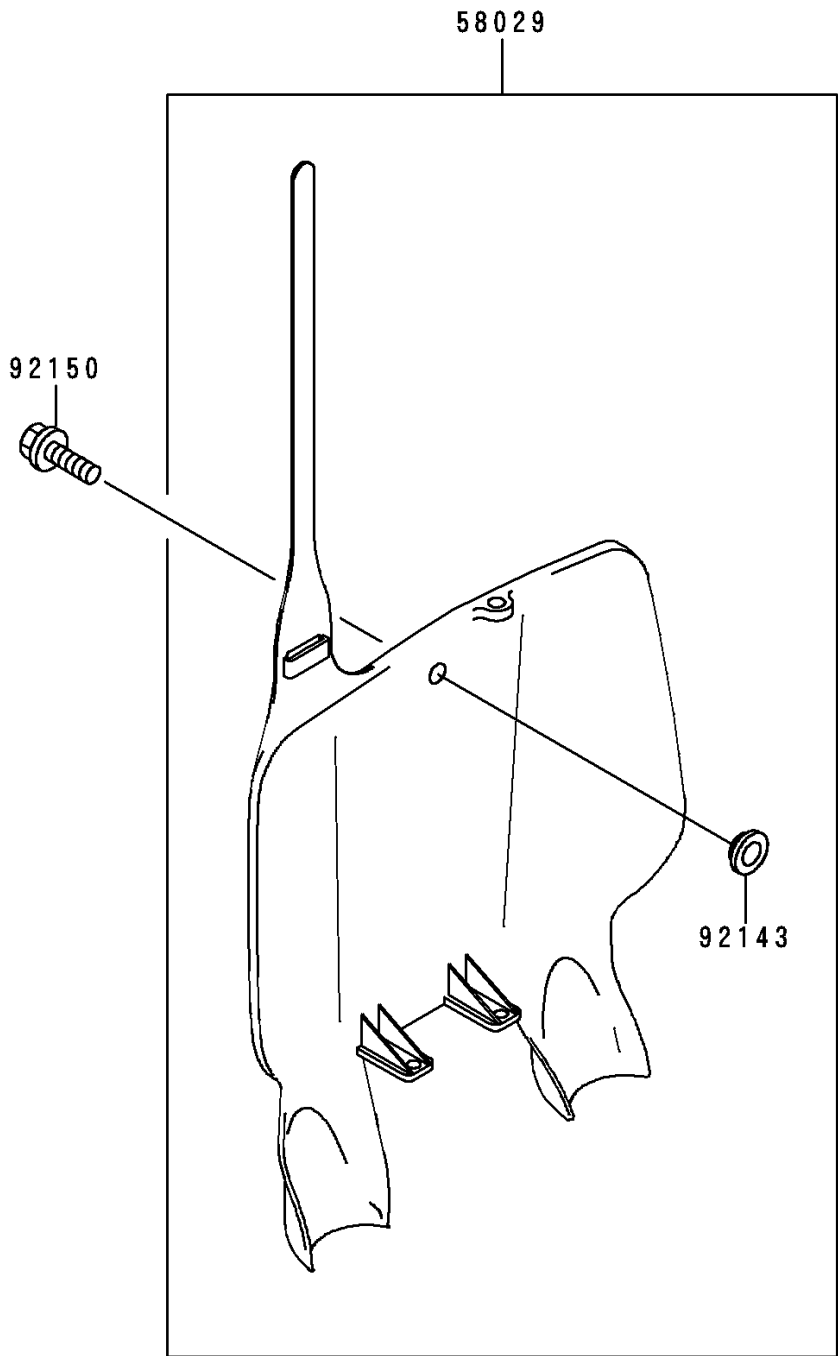

2000 KX250 PARTS DIAGRAM

Accessory

F2910

2000 KX250 PARTS LIST

Accessory

ITEM NAME	PART NUMBER	QUANTITY
PLATE-NUMBER,P.WHITE (Ref # 58029)	58029-1078-6F	1
COLLAR (Ref # 92143)	92143-1196	1
BOLT,6X14 (Ref # 92150)	92150-1340	1