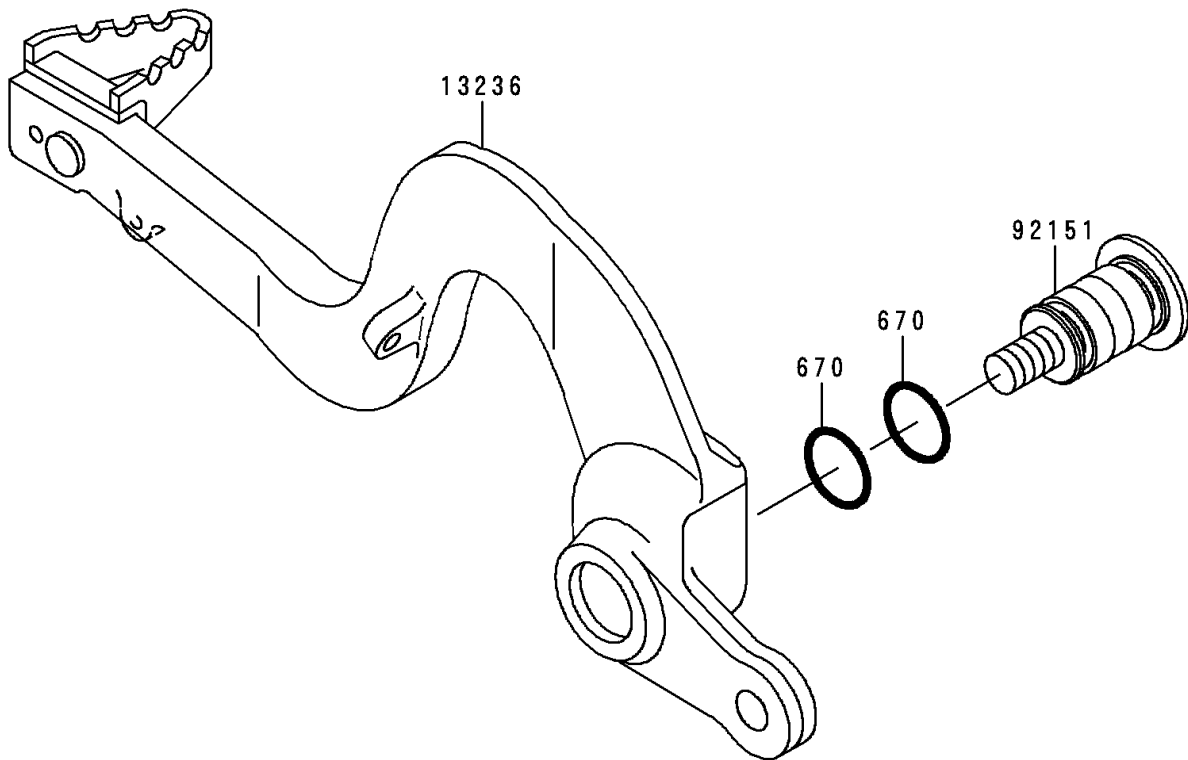

2000 KX250 PARTS DIAGRAM

Brake Pedal

F2260

2000 KX250 PARTS LIST

Brake Pedal

ITEM NAME	PART NUMBER	QUANTITY
O RING,12MM (Ref # 670)	670B2012	2
LEVER-COMP,PEDAL (Ref # 13236)	13236-1339	1
SPRING,BRAKE PEDAL RETURN (Ref # 92144)	92144-1752	1
BOLT (Ref # 92151)	92151-1572	1
TUBE,13X16X25 (Ref # 92190)	92190-1488	1