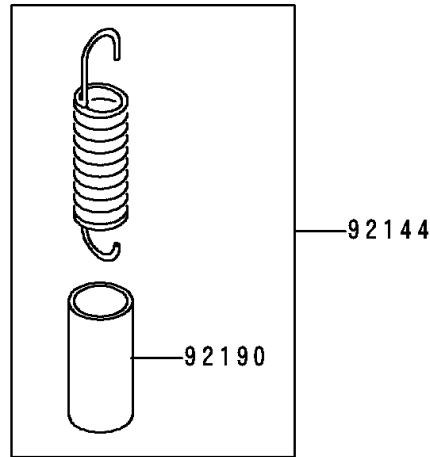

2000 KX250 PARTS DIAGRAM

Brake Pedal

F2260

2000 KX250 PARTS LIST

Brake Pedal

ITEM NAME	PART NUMBER	QUANTITY
O RING,12MM (Ref # 670)	670B2012	2
LEVER-COMP,PEDAL (Ref # 13236)	13236-1339	1
SPRING,BRAKE PEDAL RETURN (Ref # 92144)	92144-1752	1
BOLT (Ref # 92151)	92151-1572	1
TUBE,13X16X25 (Ref # 92190)	92190-1488	1