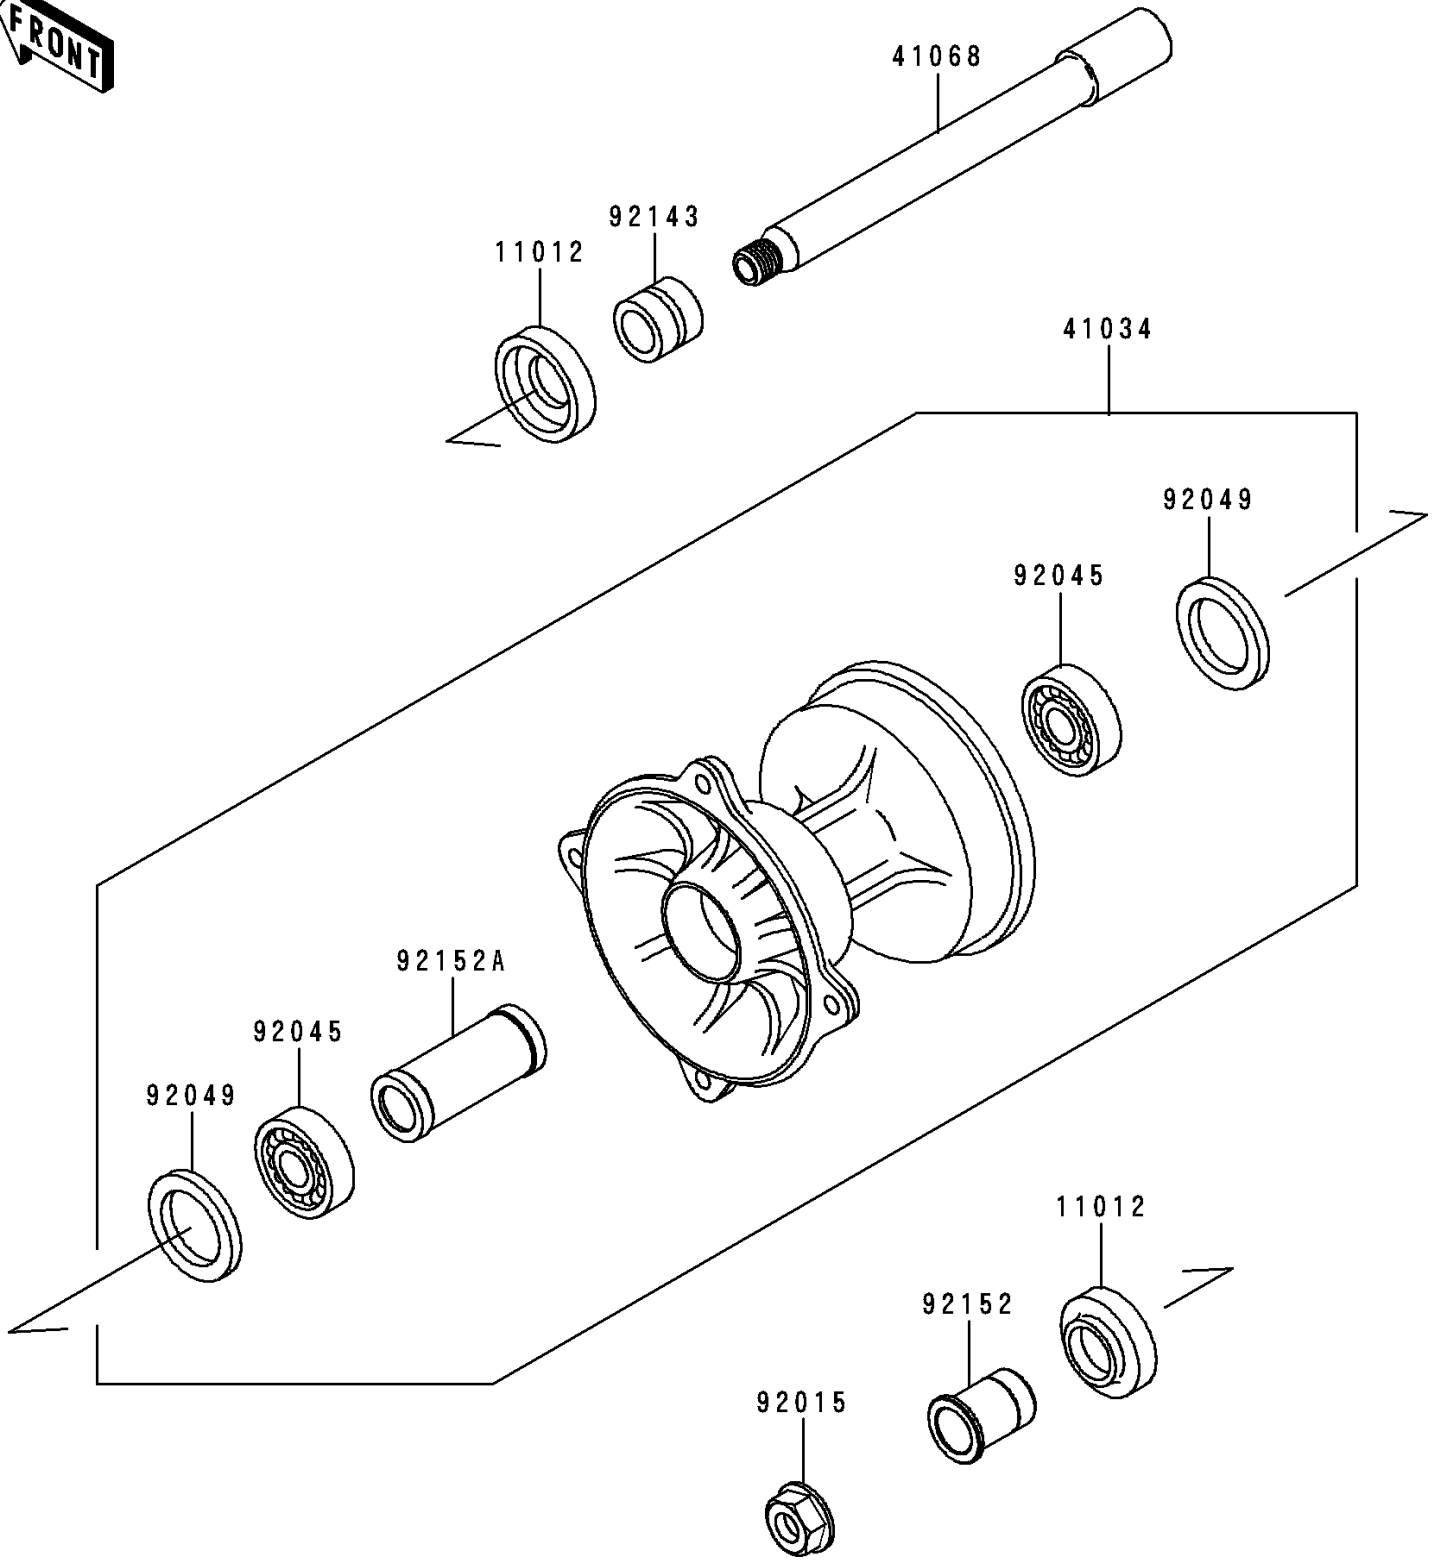

2000 KX250 PARTS DIAGRAM

Front Hub

F2230

2000 KX250 PARTS LIST

Front Hub

| ITEM NAME | PART NUMBER | QUANTITY |
|--|-------------|----------|
| CAP,AXLE (Ref # 11012) | 11012-1581 | 2 |
| DRUM-ASSY,FRONT BRAKE (Ref # 41034) | 41034-1300 | 1 |
| AXLE,FR (Ref # 41068) | 41068-1406 | 1 |
| NUT,16MM (Ref # 92015) | 92015-1465 | 1 |
| BEARING-BALL,69042RS (Ref # 92045) | 92045-1284 | 2 |
| SEAL-OIL,BJNC-2 25X37X5 (Ref # 92049) | 92049-1403 | 2 |
| COLLAR,FR AXLE,L=20 (Ref # 92143) | 92143-1581 | 1 |
| COLLAR,FR AXLE,L=36 (Ref # 92152) | 92152-1097 | 1 |
| COLLAR,FR BRAKE DRUM,L=72 (Ref # 92152A) | 92152-1143 | 1 |