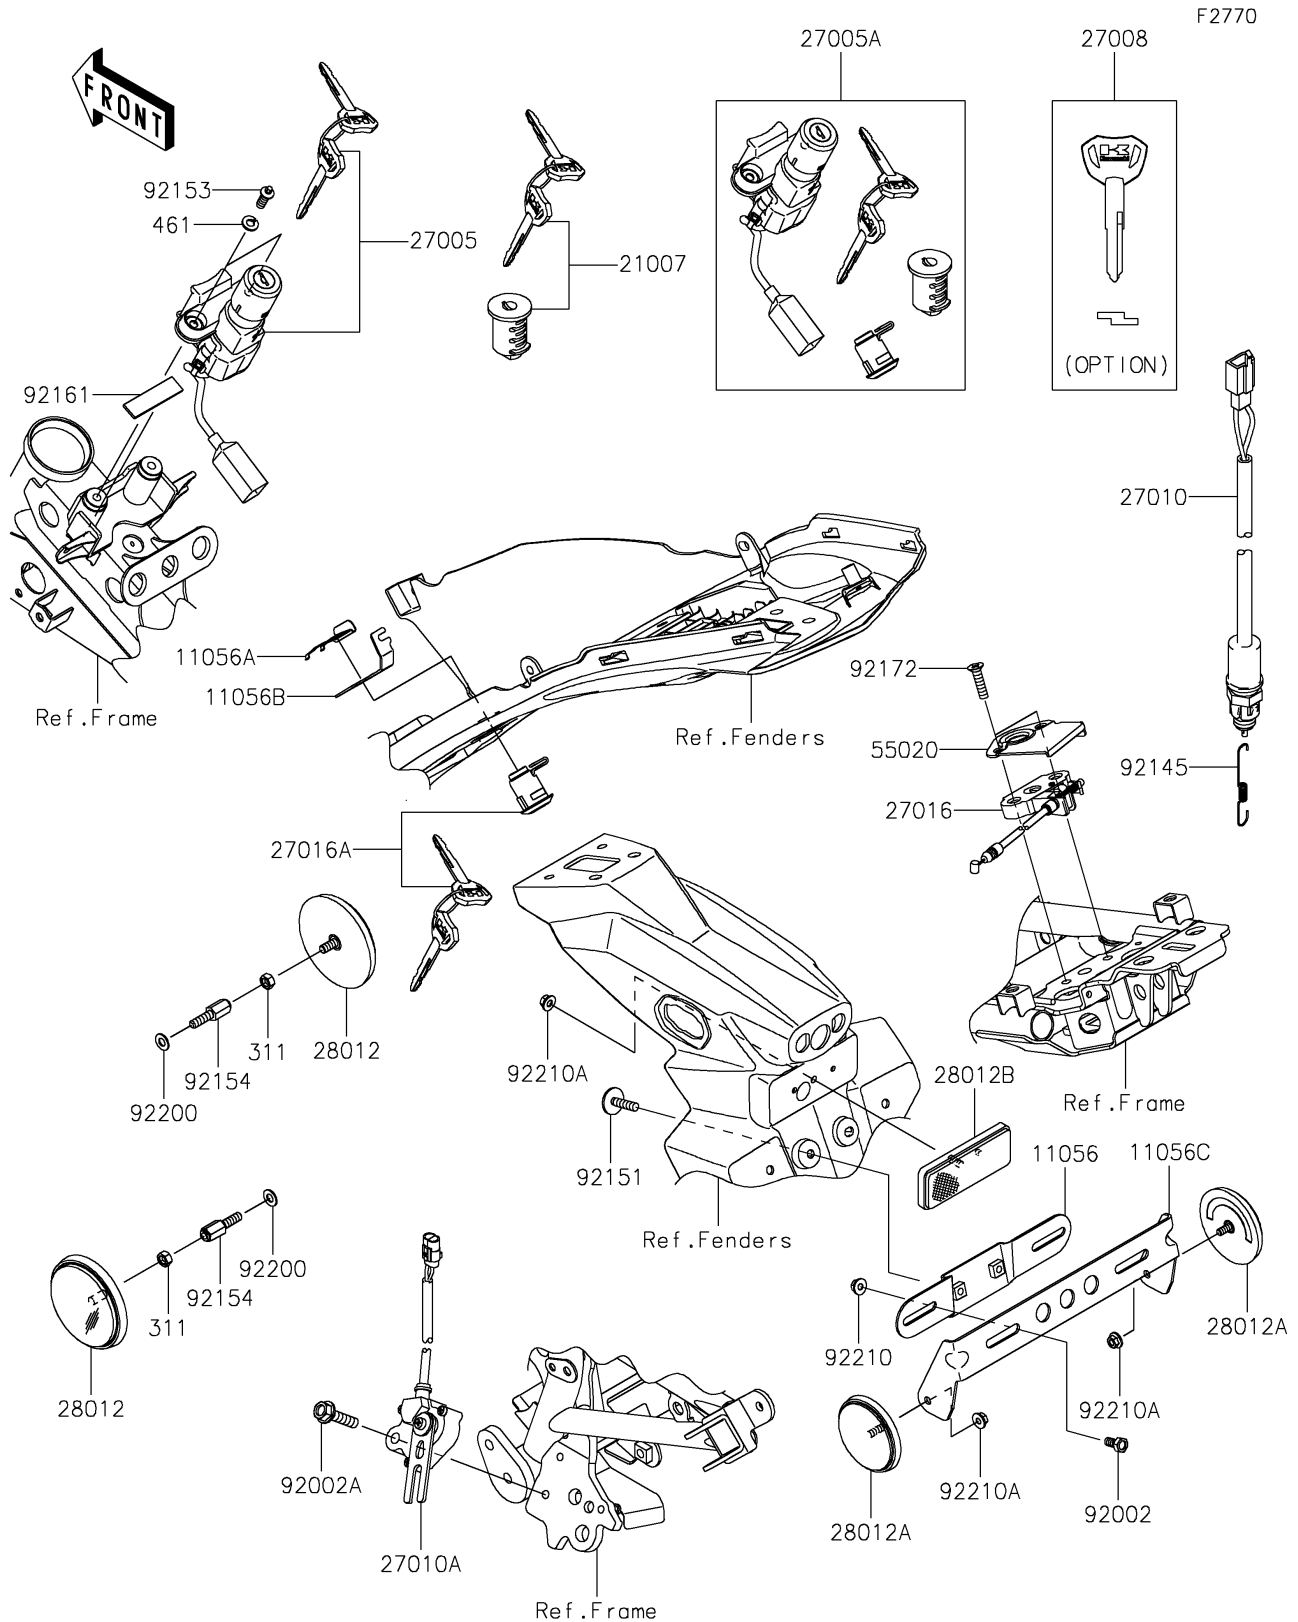

# 2021 Z125 PRO PARTS DIAGRAM

Ignition Switch/Locks/Reflectors

# 2021 Z125 PRO PARTS LIST

Ignition Switch/Locks/Reflectors

ITEM NAME	PART NUMBER	QUANTITY
-----------	-------------	----------