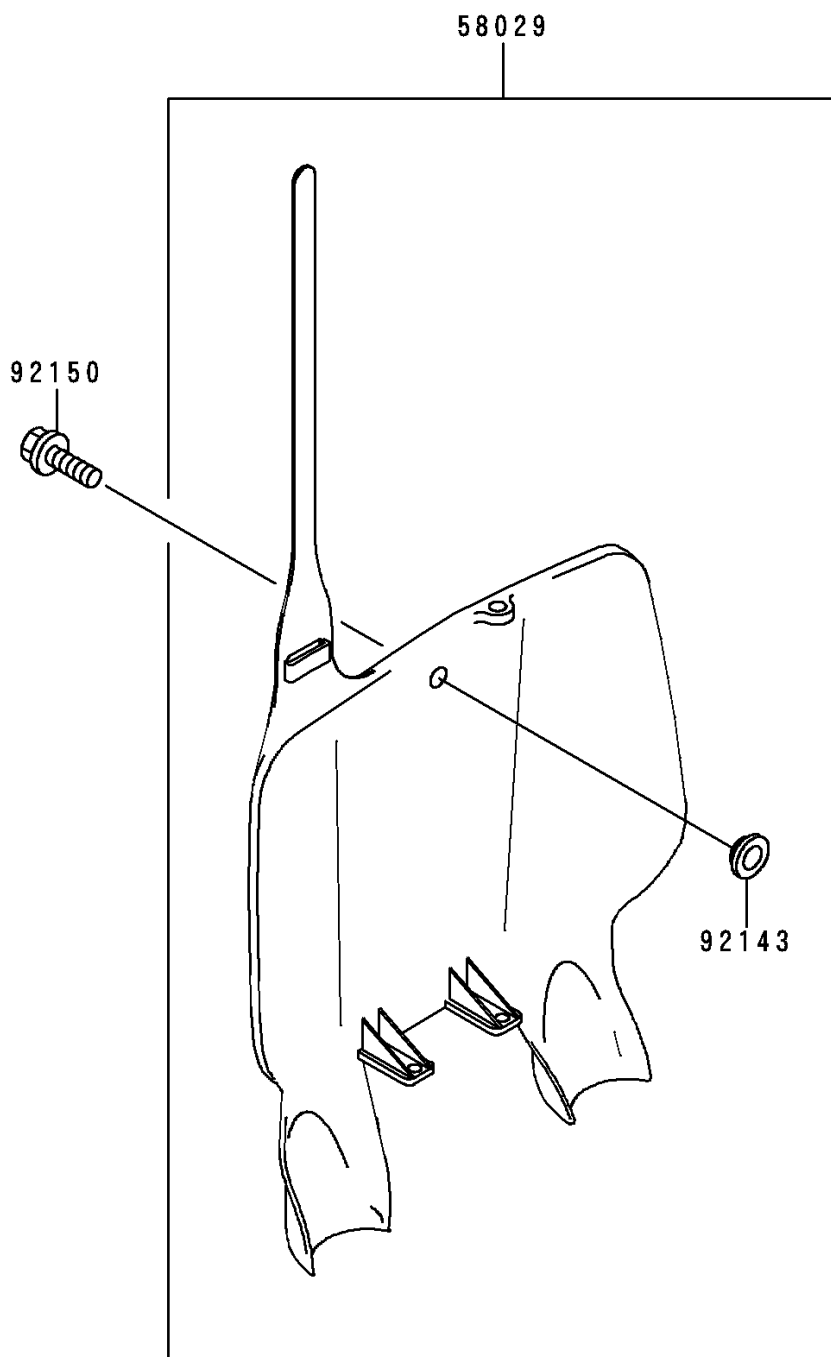

1999 KX250 PARTS DIAGRAM

Accessory

F2910

1999 KX250 PARTS LIST

Accessory

ITEM NAME	PART NUMBER	QUANTITY
PLATE-NUMBER,P.WHITE (Ref # 58029)	58029-1078-6F	1
COLLAR (Ref # 92143)	92143-1196	1
BOLT,6X14 (Ref # 92150)	92150-1340	1