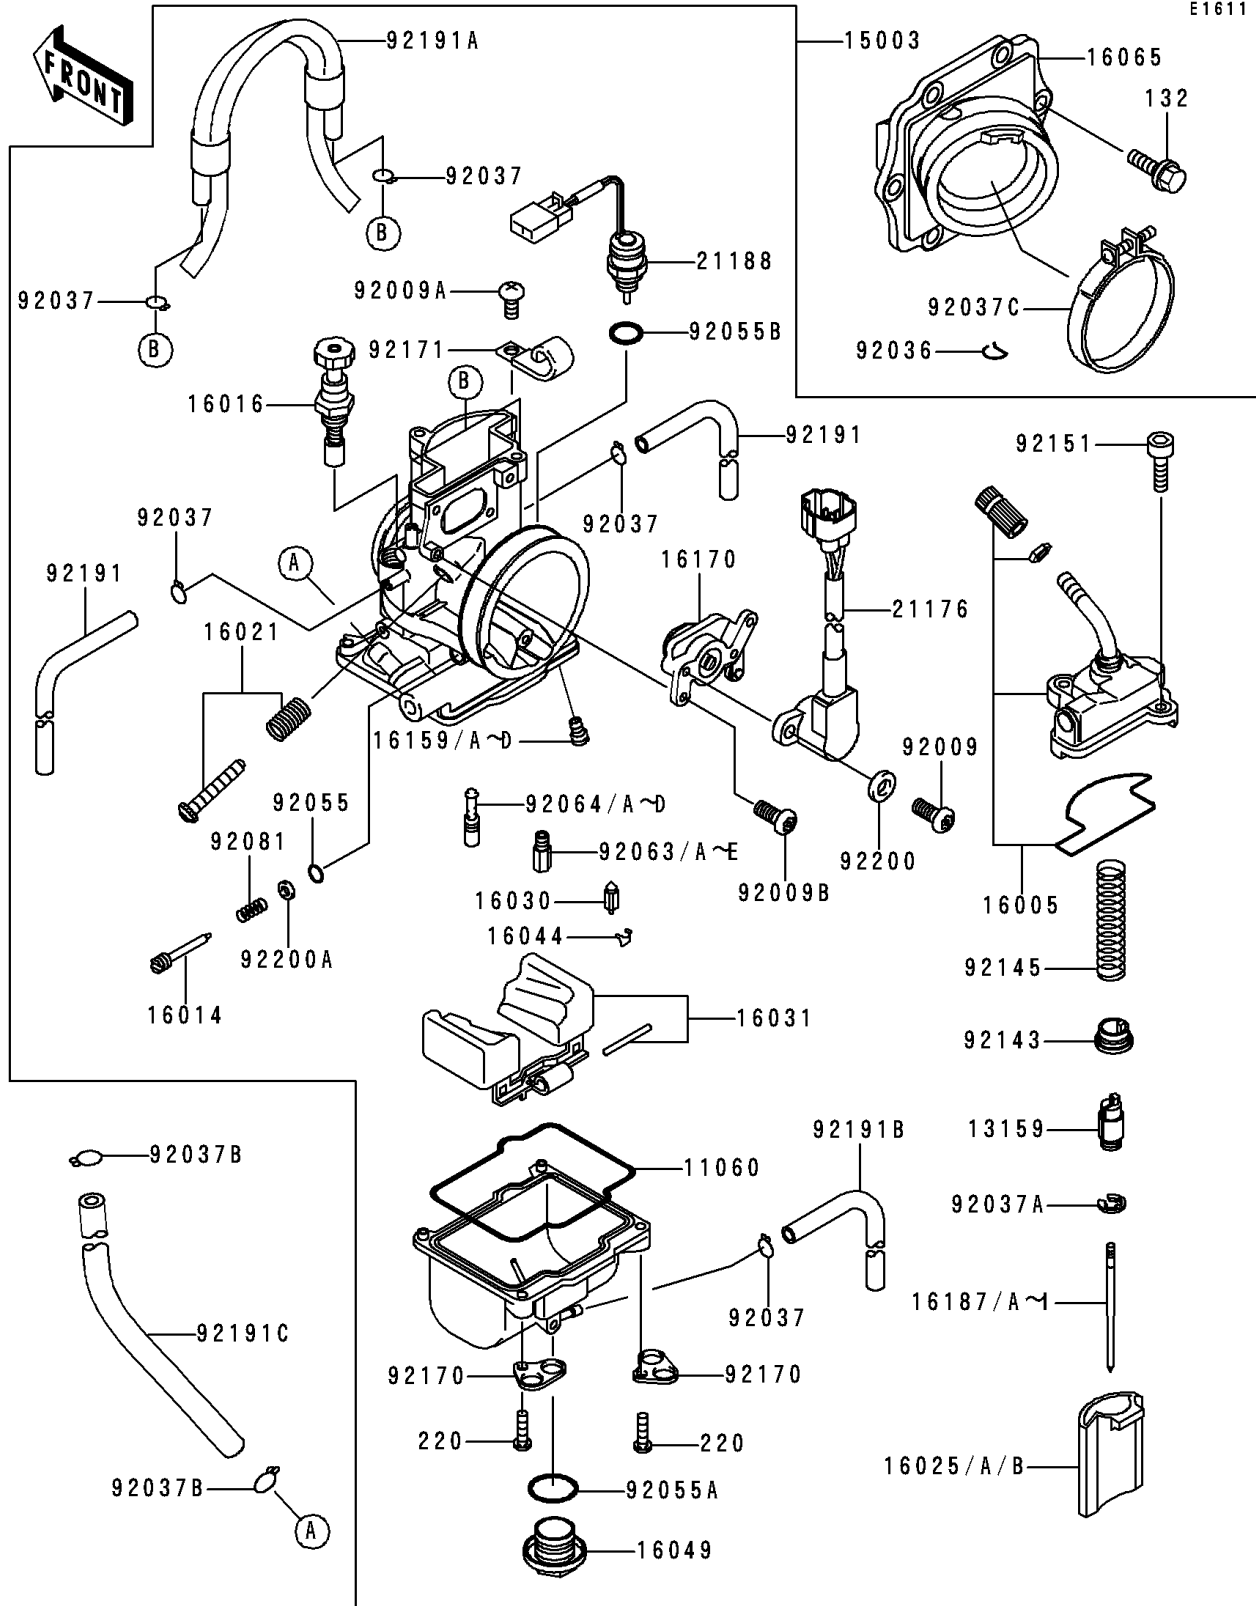

1999 KX250 PARTS DIAGRAM

Carburetor

E1611