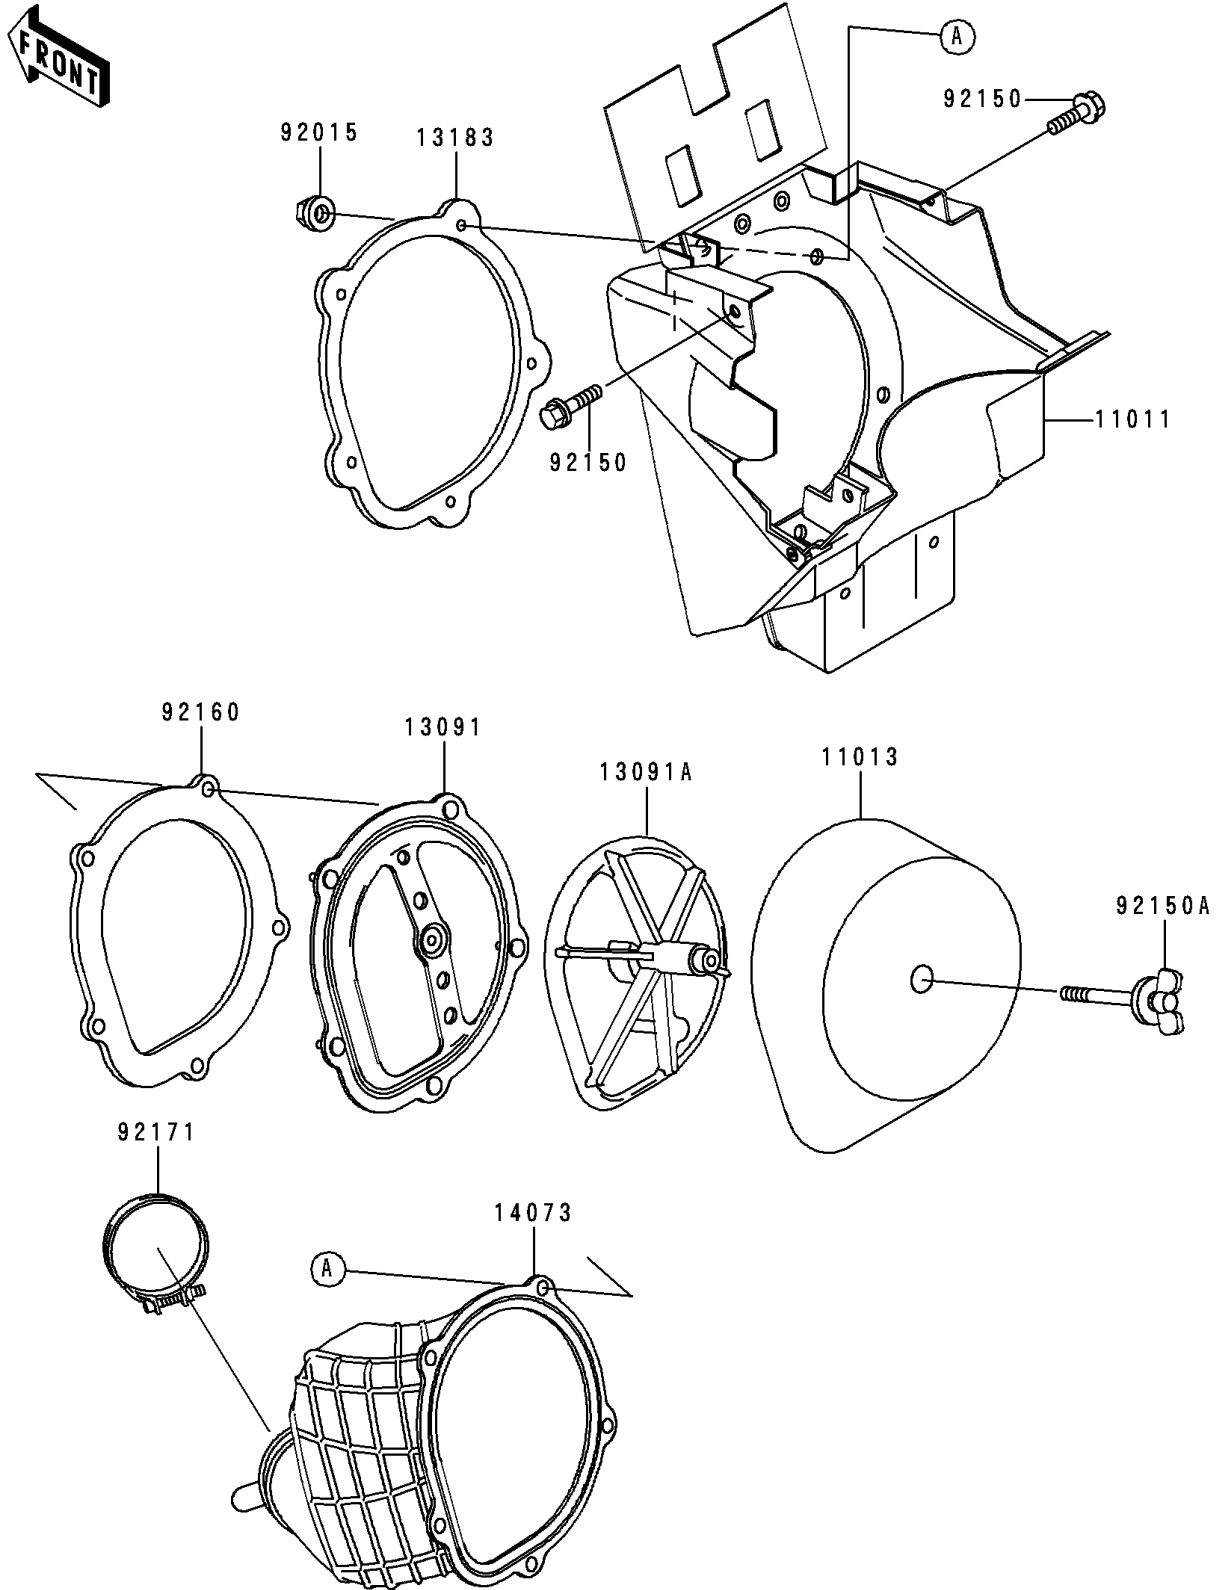

# 1999 KX250 PARTS DIAGRAM

Air Cleaner

E1130

## 1999 KX250 PARTS LIST

### Air Cleaner

ITEM NAME	PART NUMBER	QUANTITY
CASE-AIR FILTER,BLACK (Ref # 11011)	11011-1557-6D	1
ELEMENT-AIR FILTER (Ref # 11013)	11013-1264	1
HOLDER (Ref # 13091)	13091-1664	1
HOLDER,ELEMENT (Ref # 13091A)	13091-1708	1
PLATE,DUCT FITTING (Ref # 13183)	13183-1530	1
DUCT,AIR FILTER (Ref # 14073)	14073-1743	1
NUT,FLANGED,5MM (Ref # 92015)	92015-1259	5
BOLT,FLANGED,6X16 (Ref # 92150)	92150-1506	2
BOLT,WING (Ref # 92150A)	92150-1565	1
DAMPER,DUCT SEAL (Ref # 92160)	92160-1196	1
CLAMP,AIR FILTER (Ref # 92171)	92171-1066	1