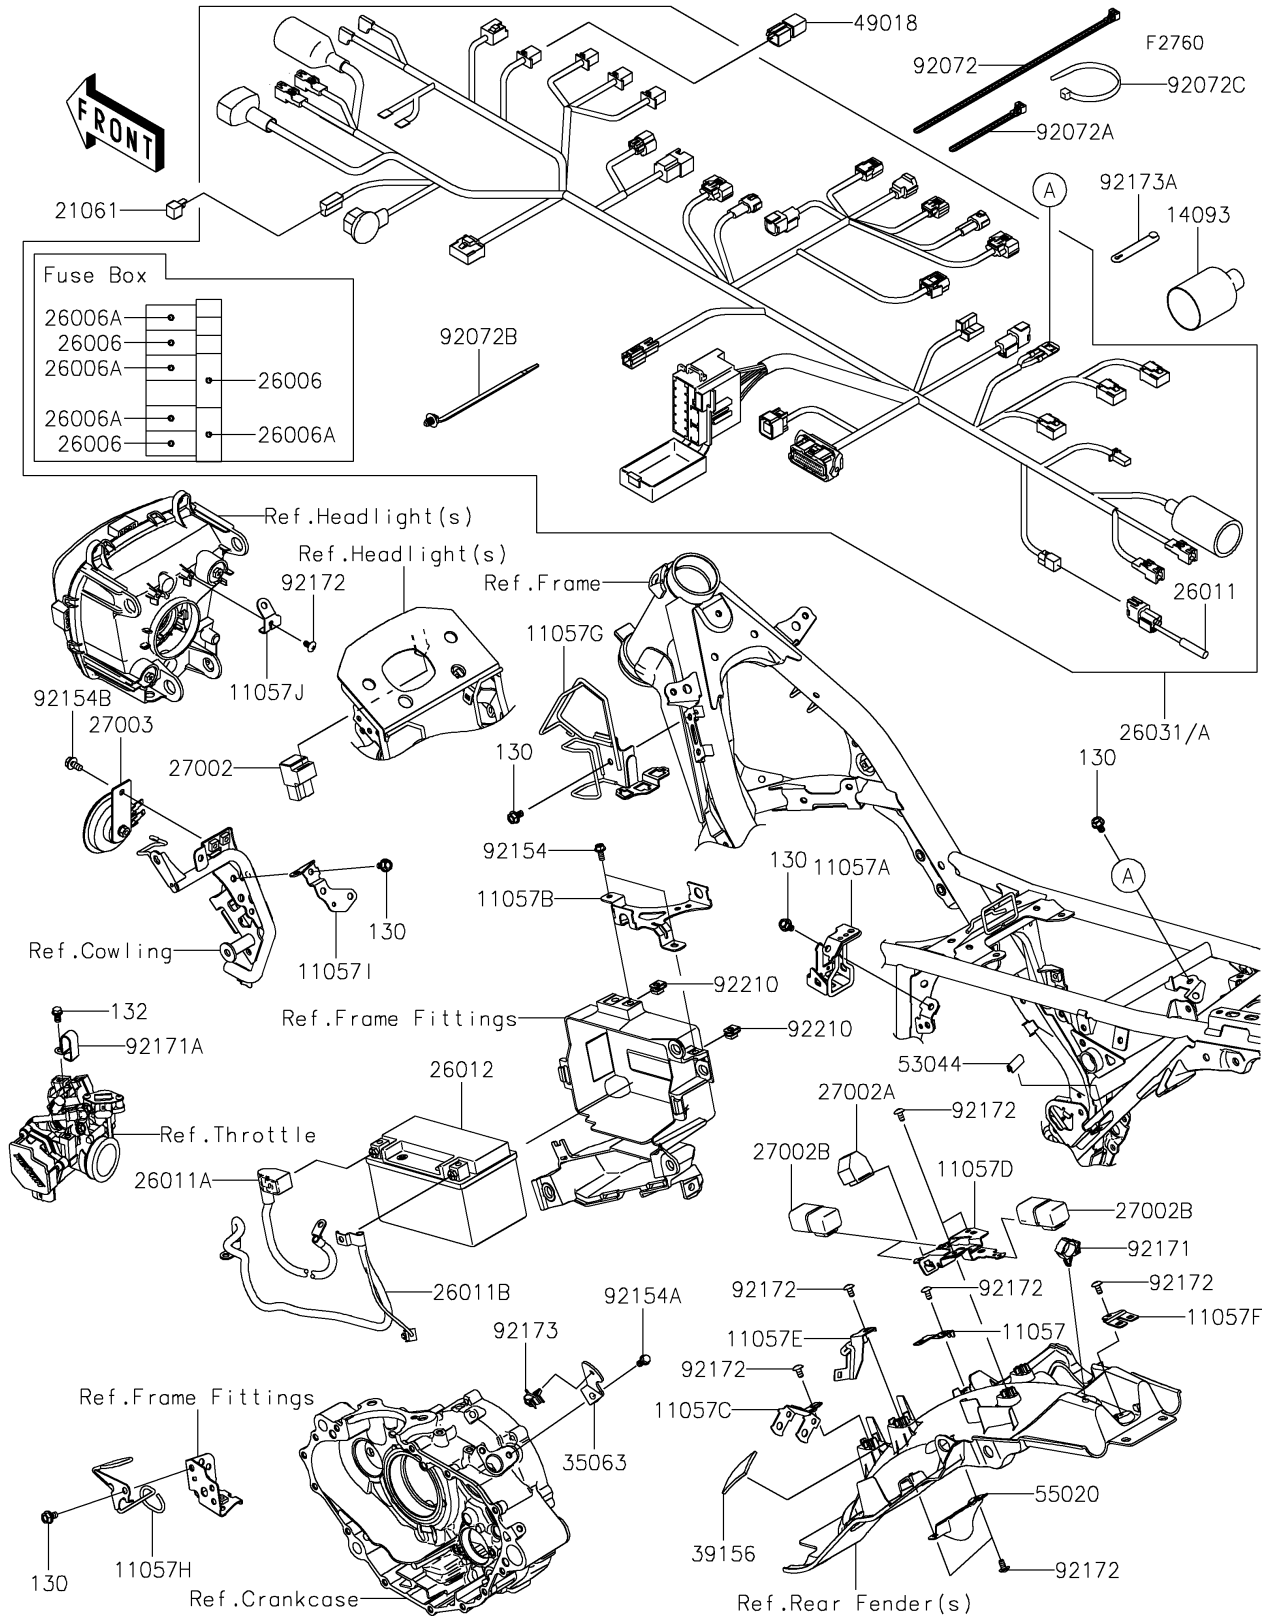

2021 KLX® 230 PARTS DIAGRAM

Chassis Electrical Equipment

2021 KLX® 230 PARTS LIST

Chassis Electrical Equipment

ITEM NAME	PART NUMBER	QUANTITY
-----------	-------------	----------