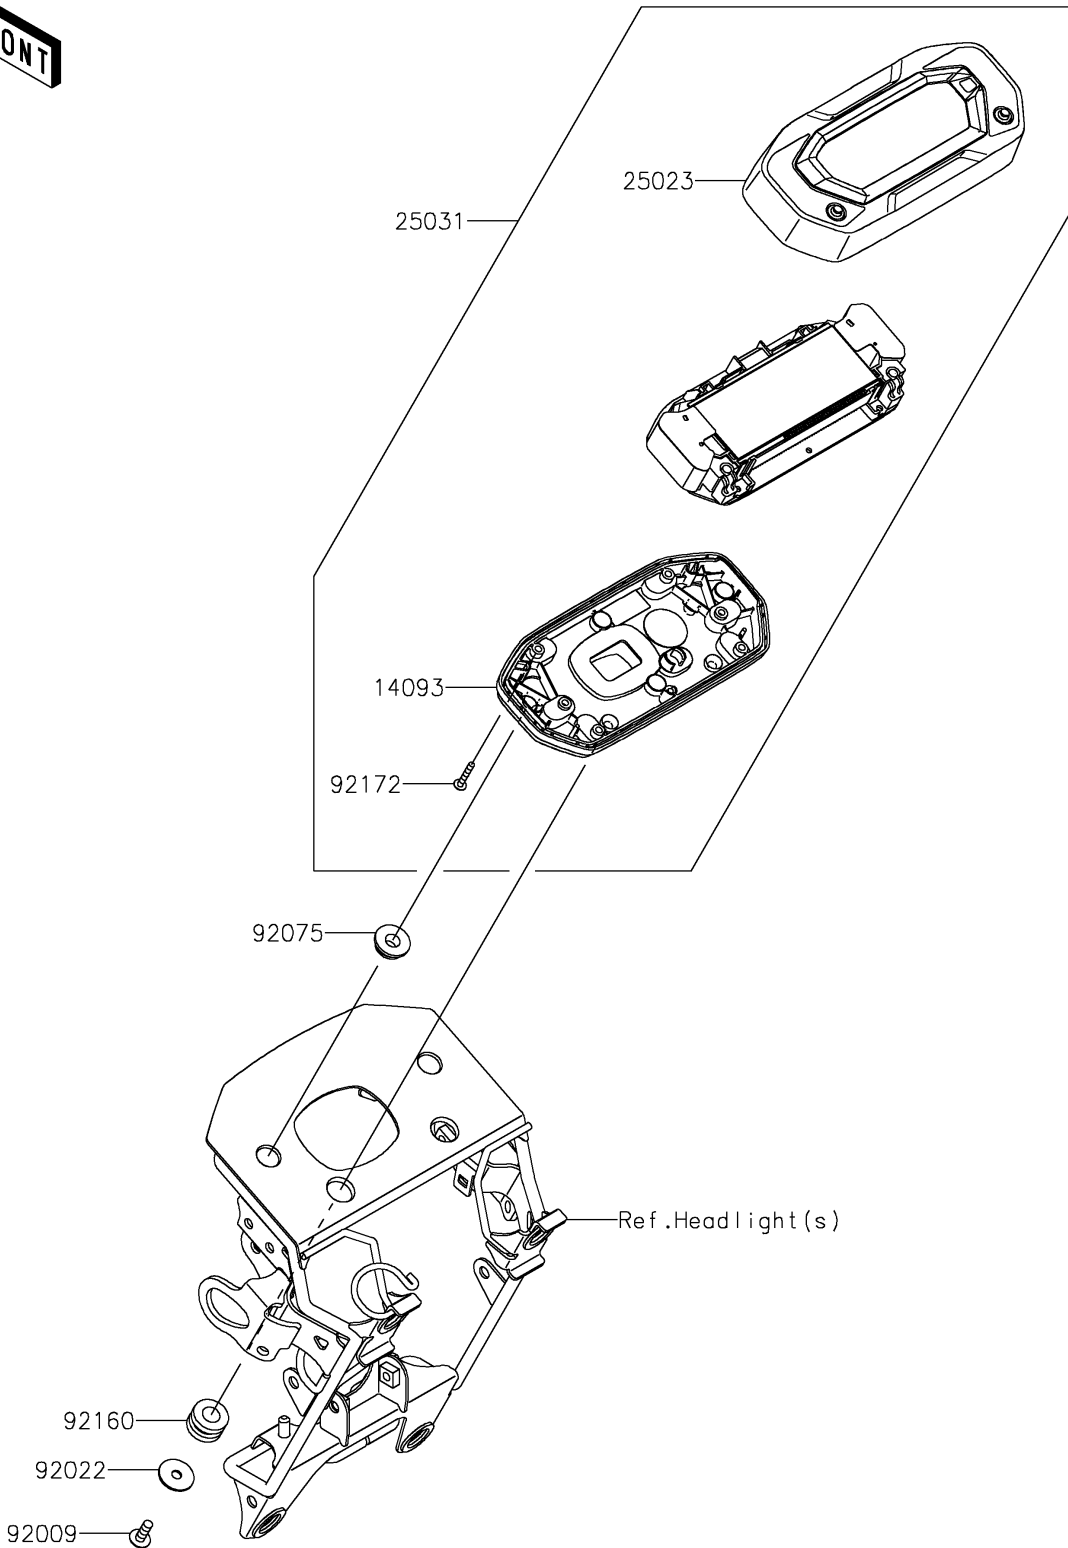

# 2021 KLX® 230 PARTS DIAGRAM

Meter(s)

F2530

## 2021 KLX® 230 PARTS LIST

Meter(s)

ITEM NAME	PART NUMBER	QUANTITY
COVER,METER (Ref # 14093)	14093-0941	1
COVER-METER CASE (Ref # 25023)	25023-0139	1
METER-ASSY,LCD (Ref # 25031)	25031-0851	1
SCREW,TAPPING,5X14 (Ref # 92009)	92009-1197	2
WASHER,5.5X20X1.2 (Ref # 92022)	92022-1405	2
DAMPER,RADIATOR GUARD (Ref # 92075)	92075-1469	2
DAMPER,10X20X12 (Ref # 92160)	92160-1167	2
SCREW,TAPPING,3X20 (Ref # 92172)	92172-1224	6