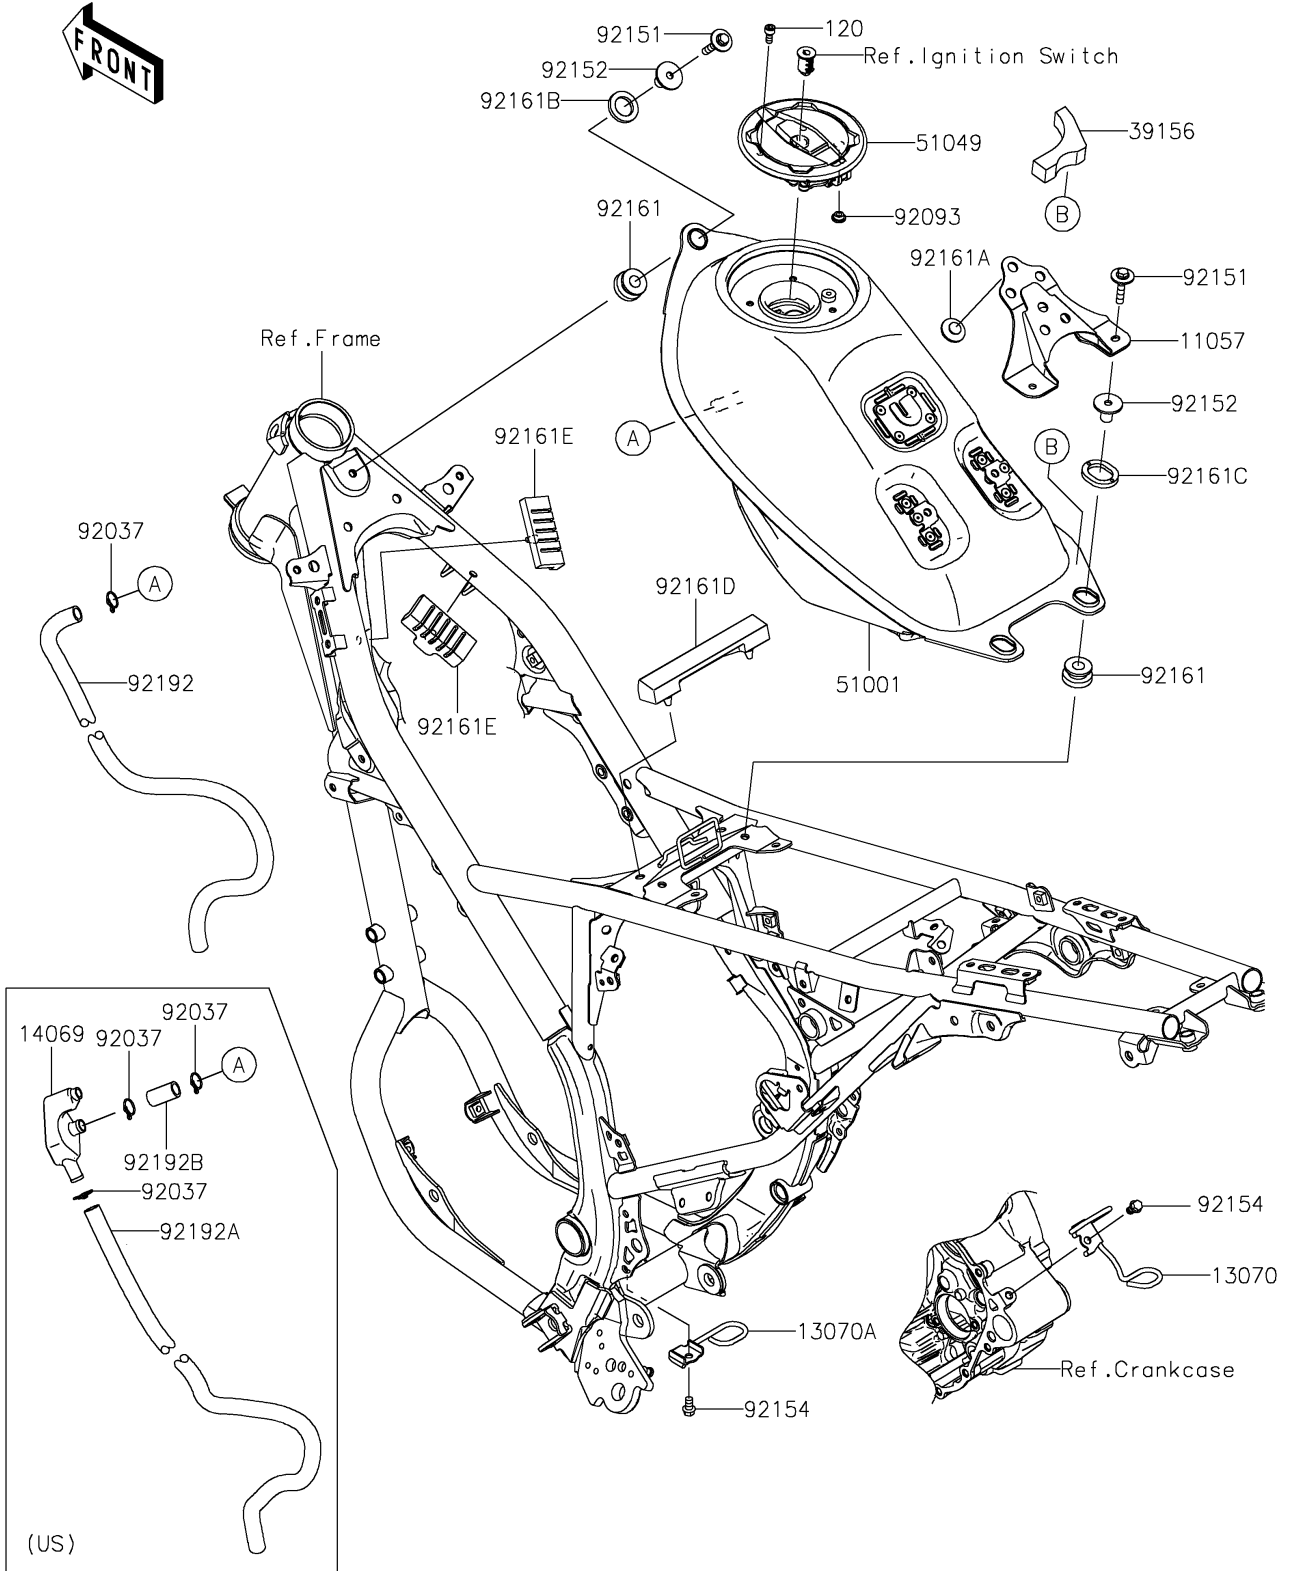

# 2021 KLX® 230 PARTS DIAGRAM

Fuel Tank

F2410

## 2021 KLX® 230 PARTS LIST

### Fuel Tank

ITEM NAME	PART NUMBER	QUANTITY
BRACKET (Ref # 11057)	11057-3910	1
BOLT-SOCKET,5X12 (Ref # 120)	120CA0512	4
GUIDE (Ref # 13070)	13070-0909	1
GUIDE (Ref # 13070A)	13070-0912	1
BREATHER,FUEL TANK (Ref # 14069)	14069-0033	1
PAD (Ref # 39156)	39156-2463	1
TANK-COMP-FUEL,F.S.BLACK (Ref # 51001)	51001-0902-25Q	1
CAP-TANK (Ref # 51049)	51049-0735	1
CLAMP,12.5MM (Ref # 92037)	92037-1271	3
CLAMP,12.5MM (Ref # 92037)	92037-1271	1
SEAL,FUEL TANK CAP (Ref # 92093)	92093-1030	1
BOLT,FLANGED,6X30 (Ref # 92151)	92151-1105	3
COLLAR,6.8X10X16 (Ref # 92152)	92152-2666	3
BOLT,FLANGED,6X10 (Ref # 92154)	92154-0459	2
DAMPER,FUEL TANK (Ref # 92161)	92161-1392	3
DAMPER,8X22X10 (Ref # 92161A)	92161-1685	3
DAMPER (Ref # 92161B)	92161-2216	1
DAMPER (Ref # 92161C)	92161-2217	2
DAMPER (Ref # 92161D)	92161-2231	1
DAMPER (Ref # 92161E)	92161-2286	2
TUBE,DRAIN (Ref # 92192)	92192-1949	1
TUBE,10X14X870 (Ref # 92192A)	92192-1964	1
TUBE,10X14X26 (Ref # 92192B)	92192-1965	1