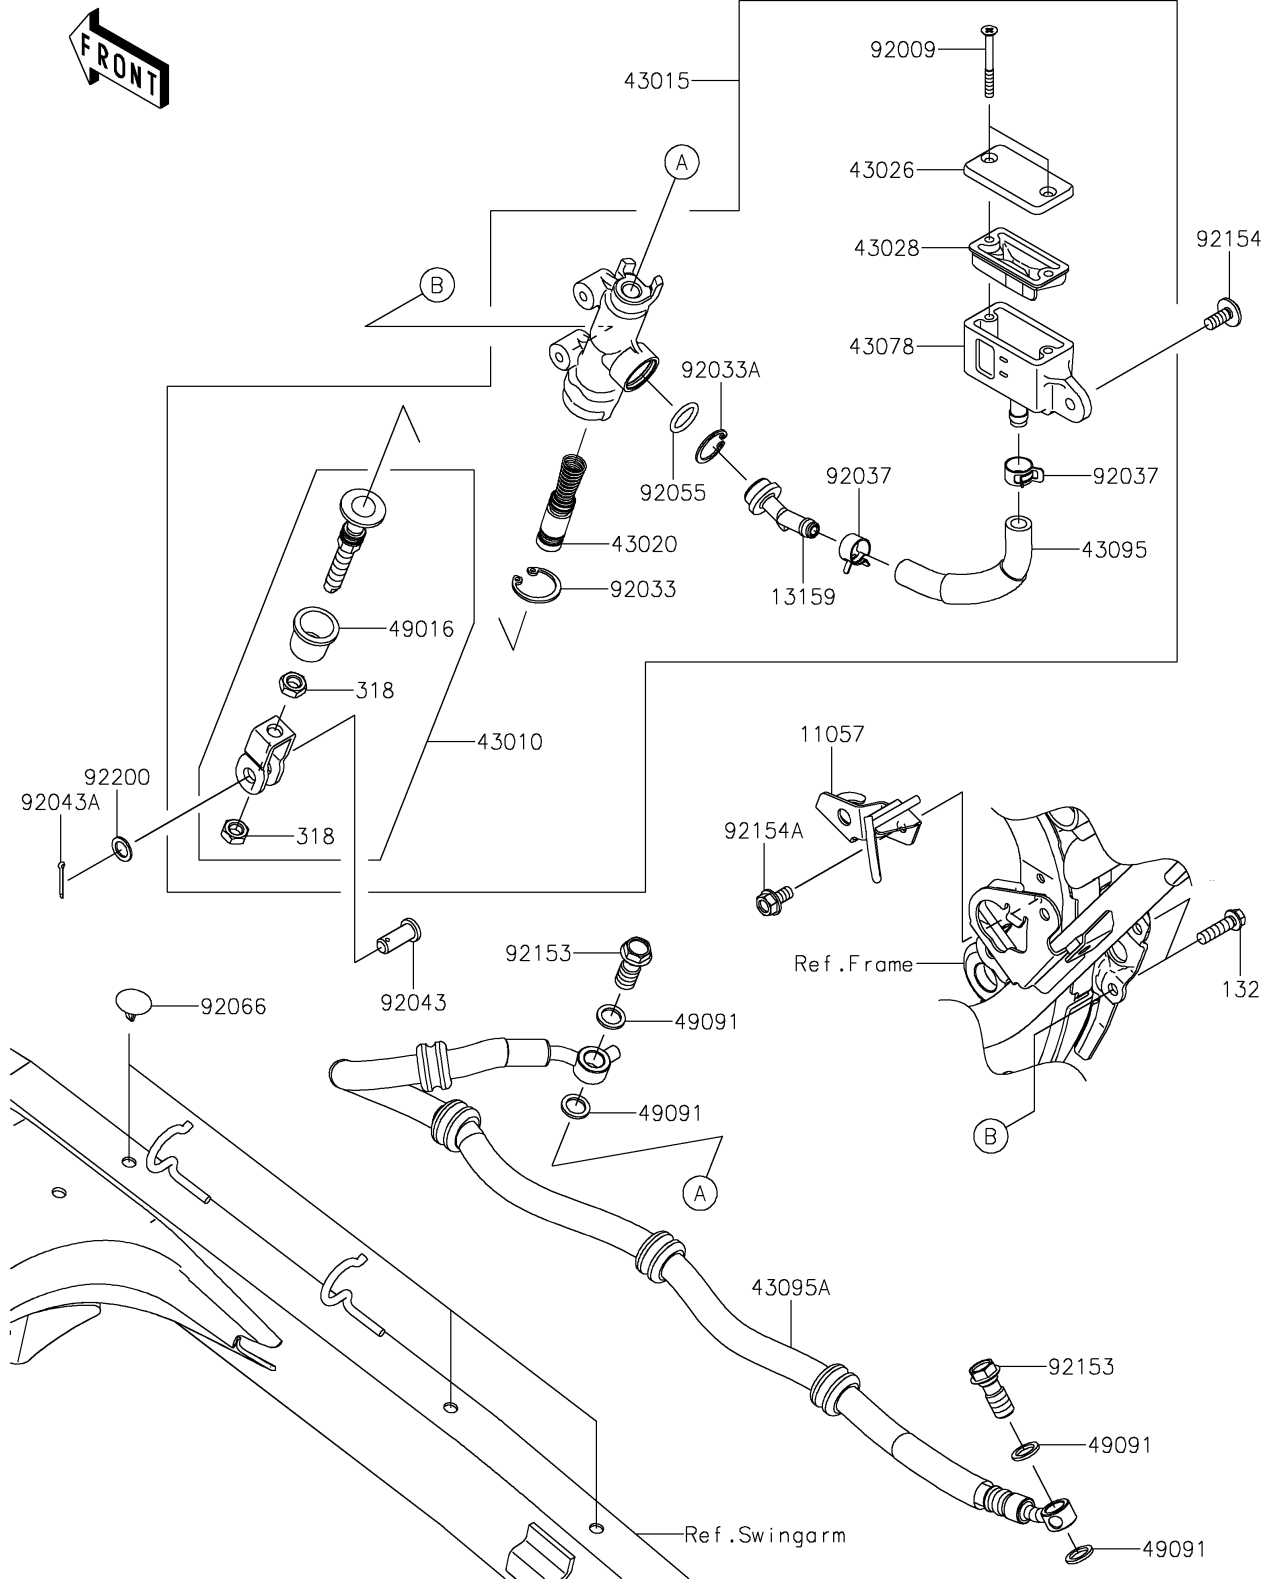

2021 KLX® 230 PARTS DIAGRAM

Rear Master Cylinder

F2293

2021 KLX® 230 PARTS LIST

Rear Master Cylinder

ITEM NAME	PART NUMBER	QUANTITY
BRACKET (Ref # 11057)	11057-2396	1
CONNECTOR (Ref # 13159)	13159-0009	1
BOLT-FLANGED-SMALL,6X22 (Ref # 132)	132BA0622	2
NUT-HEX-SMALL,8MM (Ref # 318)	318BA0800	2
ROD-ASSY-BRAKE (Ref # 43010)	43010-0028	1
CYLINDER-ASSY-MASTER,RR (Ref # 43015)	43015-0737	1
PISTON-COMP-BRAKE (Ref # 43020)	43020-0027	1
CAP-BRAKE (Ref # 43026)	43026-1075	1
DIAPHRAGM (Ref # 43028)	43028-1067	1
RESERVOIR (Ref # 43078)	43078-1189	1
HOSE-BRAKE (Ref # 43095)	43095-1663	1
HOSE-BRAKE,RR CALIPER-RR M/C (Ref # 43095A)	43095-1665	1
COVER-SEAL,BRAKE PISTON (Ref # 49016)	49016-1103	1
WASHER-SEAL,10.1X14.5X1.5 (Ref # 49091)	49091-0001	4
SCREW,4X40 (Ref # 92009)	92009-1596	2
RING-SNAP,20.9X24.6X1.2 (Ref # 92033)	92033-0079	1
RING-SNAP,20.5MM (Ref # 92033A)	92033-1186	1
CLAMP (Ref # 92037)	92037-1710	2
PIN (Ref # 92043)	92043-0004	1
PIN,COTTER,2.0X15 (Ref # 92043A)	92043-0766	1
RING-O,14.8X2.4 (Ref # 92055)	92055-0741	1
PLUG (Ref # 92066)	92066-0934	3
BOLT,OIL,L=23 (Ref # 92153)	92153-0029	2
BOLT,SOCKET,6X14 (Ref # 92154)	92154-1202	1
BOLT,FLANGED,6X12 (Ref # 92154A)	92154-2776	1
WASHER,8.5X13X1 (Ref # 92200)	92200-1980	1