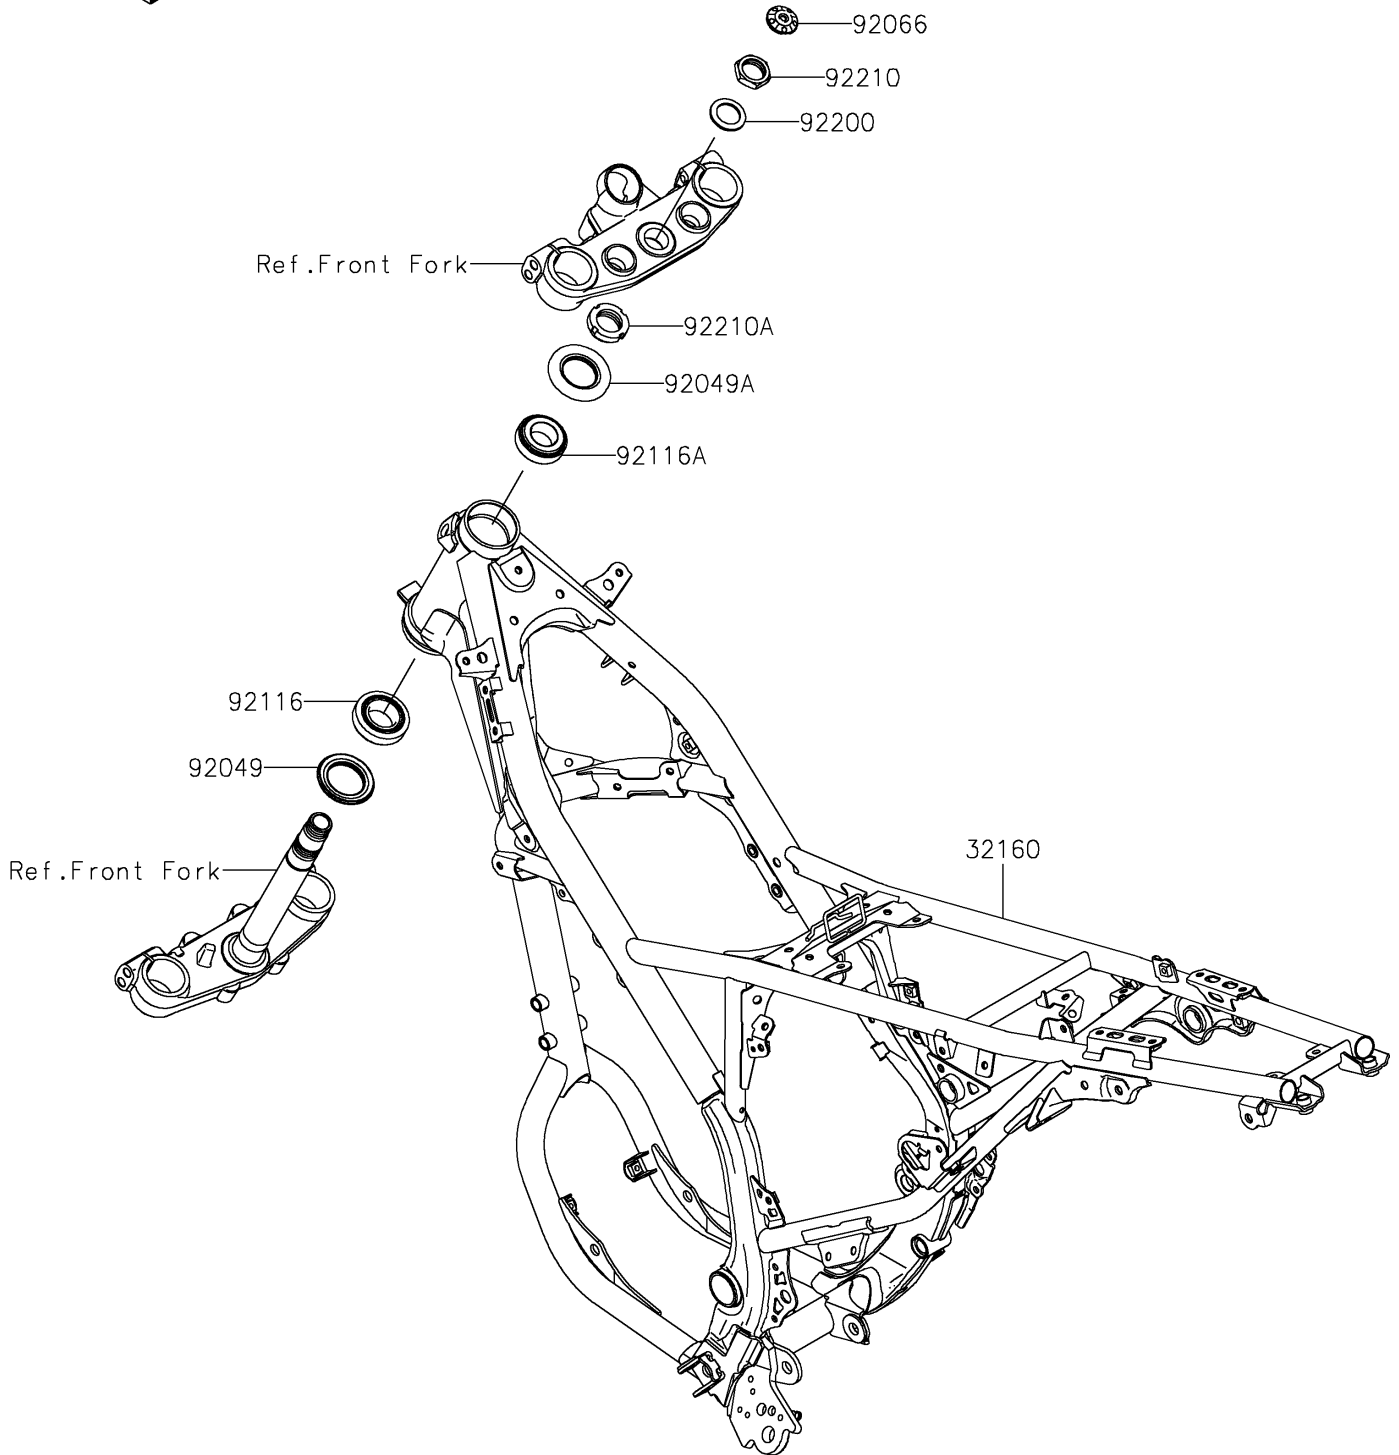

2021 KLX® 230 PARTS DIAGRAM

Frame

F2120

2021 KLX® 230 PARTS LIST

Frame

ITEM NAME	PART NUMBER	QUANTITY
FRAME-COMP,P.SILVER (Ref # 32160)	32160-1826-458	1
SEAL-OIL,XMHE36X52X4J (Ref # 92049)	92049-1162	1
SEAL-OIL,STEERING STEM (Ref # 92049A)	92049-1214	1
PLUG (Ref # 92066)	92066-0162	1
BEARING-ROLLER,HR320/28XJ (Ref # 92116)	92116-1009	1
BEARING-ROLLER,HICAP 32005JR (Ref # 92116A)	92116-1052	1
WASHER,STEERING STEM (Ref # 92200)	92200-0517	1
NUT,STEERING STEM,22MM (Ref # 92210)	92210-1521	1
NUT,STEERING STEM,25MM (Ref # 92210A)	92210-1754	1