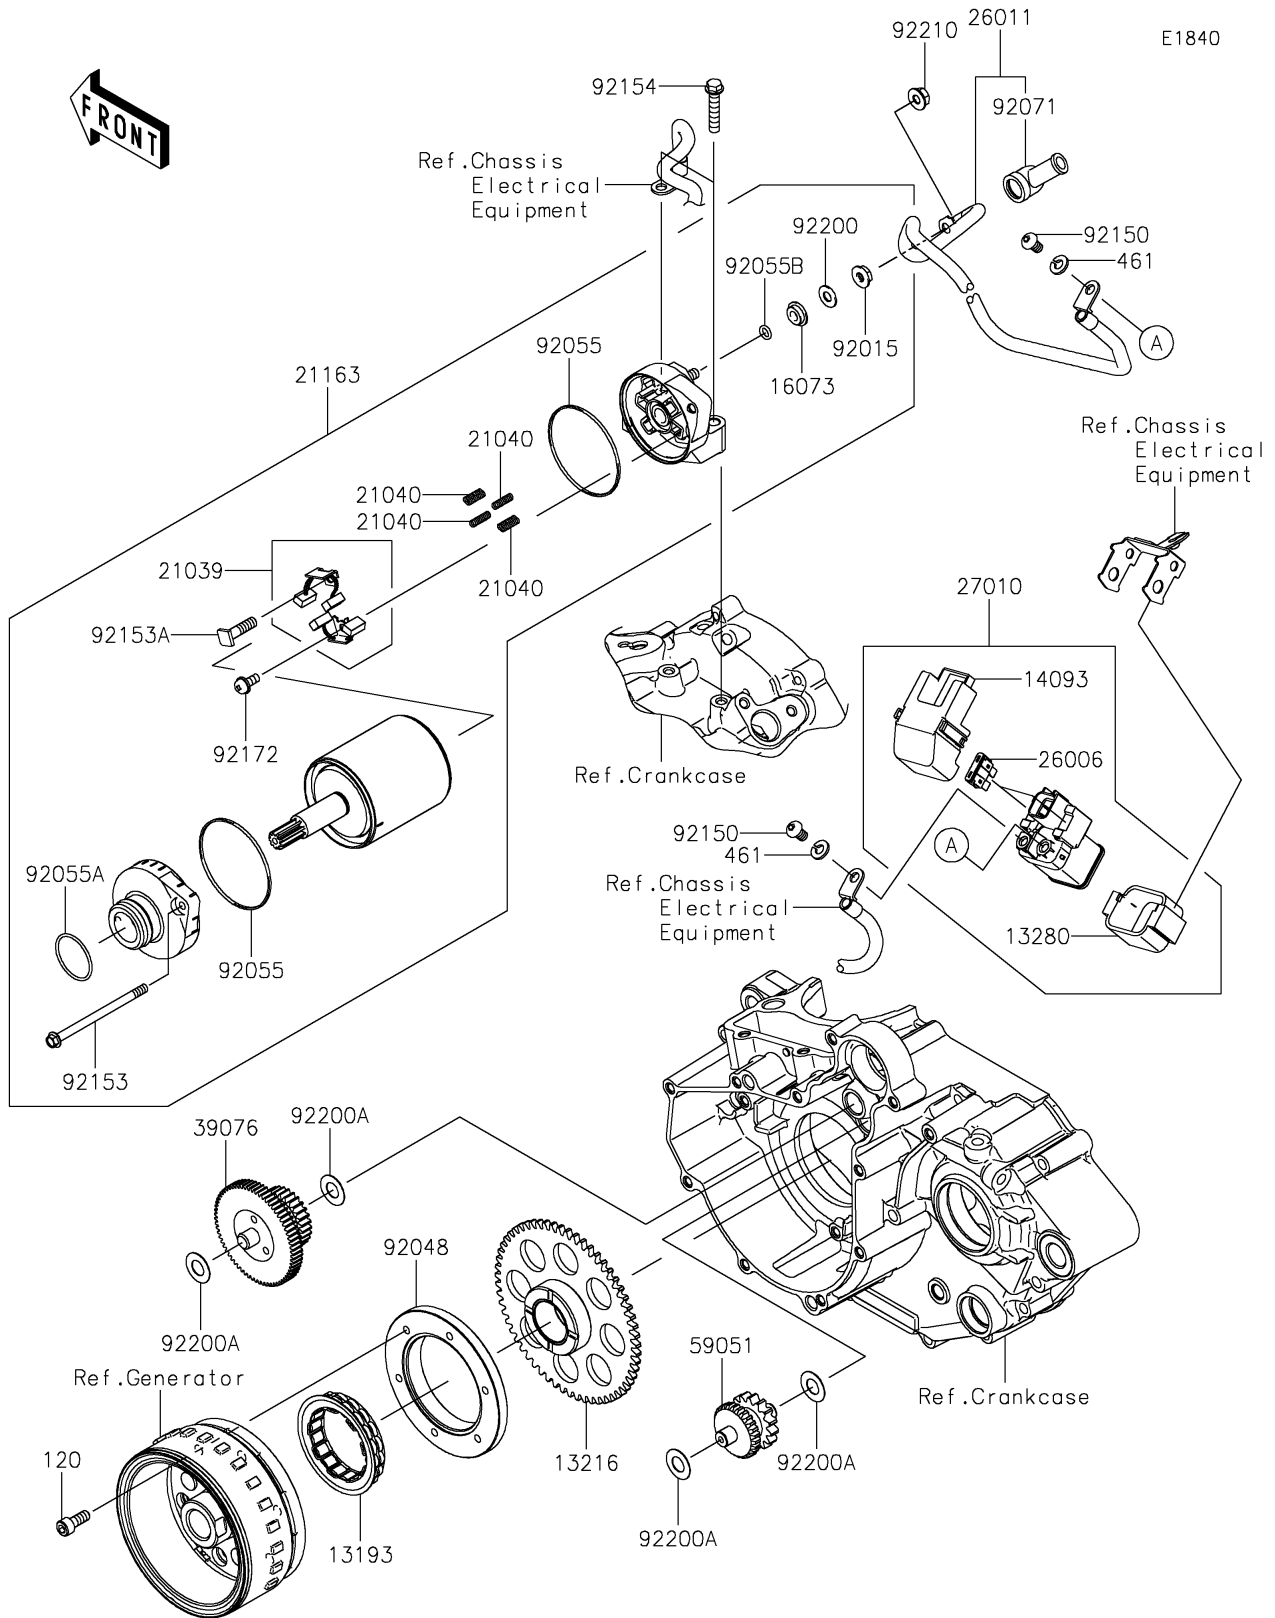

2021 KLX® 230 PARTS DIAGRAM

Starter Motor

2021 KLX® 230 PARTS LIST

Starter Motor

ITEM NAME	PART NUMBER	QUANTITY
BOLT-SOCKET,6X16 (Ref # 120)	120CA0616	6
CLUTCH-ASSY-ONEWAY (Ref # 13193)	13193-0007	1
GEAR-COMP,ONEWAY CLUTCH (Ref # 13216)	13216-0900	1
HOLDER (Ref # 13280)	13280-0710	1
COVER (Ref # 14093)	14093-0199	1
INSULATOR (Ref # 16073)	16073-0053	1
BRUSH,CARBON (Ref # 21039)	21039-0004	1
SPRING-BRUSH (Ref # 21040)	21040-0003	4
STARTER-ELECTRIC (Ref # 21163)	21163-0783	1
FUSE,BLADE,30A,GREEN (Ref # 26006)	26006-1006	2
WIRE-LEAD (Ref # 26011)	26011-0890	1
SWITCH (Ref # 27010)	27010-0754	1
LIMITER,STARTER IDLE GEAR (Ref # 39076)	39076-0020	1
WASHER-SPRING,6MM (Ref # 461)	461DB0600	2
GEAR-SPUR,IDLER (Ref # 59051)	59051-0824	1
NUT,STARTER MOTOR (Ref # 92015)	92015-1476	1
RACE,ONEWAY CLUTCH (Ref # 92048)	92048-0030	1
RING-O (Ref # 92055)	92055-0136	2
RING-O (Ref # 92055A)	92055-1276	1
RING-O,4.5X2.0 (Ref # 92055B)	92055-1370	1
GROMMET (Ref # 92071)	92071-0024	1
BOLT,6X10 (Ref # 92150)	92150-1577	2
BOLT (Ref # 92153)	92153-1850	2
BOLT (Ref # 92153A)	92153-1866	1
BOLT,FLANGED,6X30 (Ref # 92154)	92154-1773	2
SCREW (Ref # 92172)	92172-0334	1
WASHER (Ref # 92200)	92200-0386	1
WASHER,10.2X20X0.5 (Ref # 92200A)	92200-1976	4
NUT,6MM (Ref # 92210)	92210-0188	1