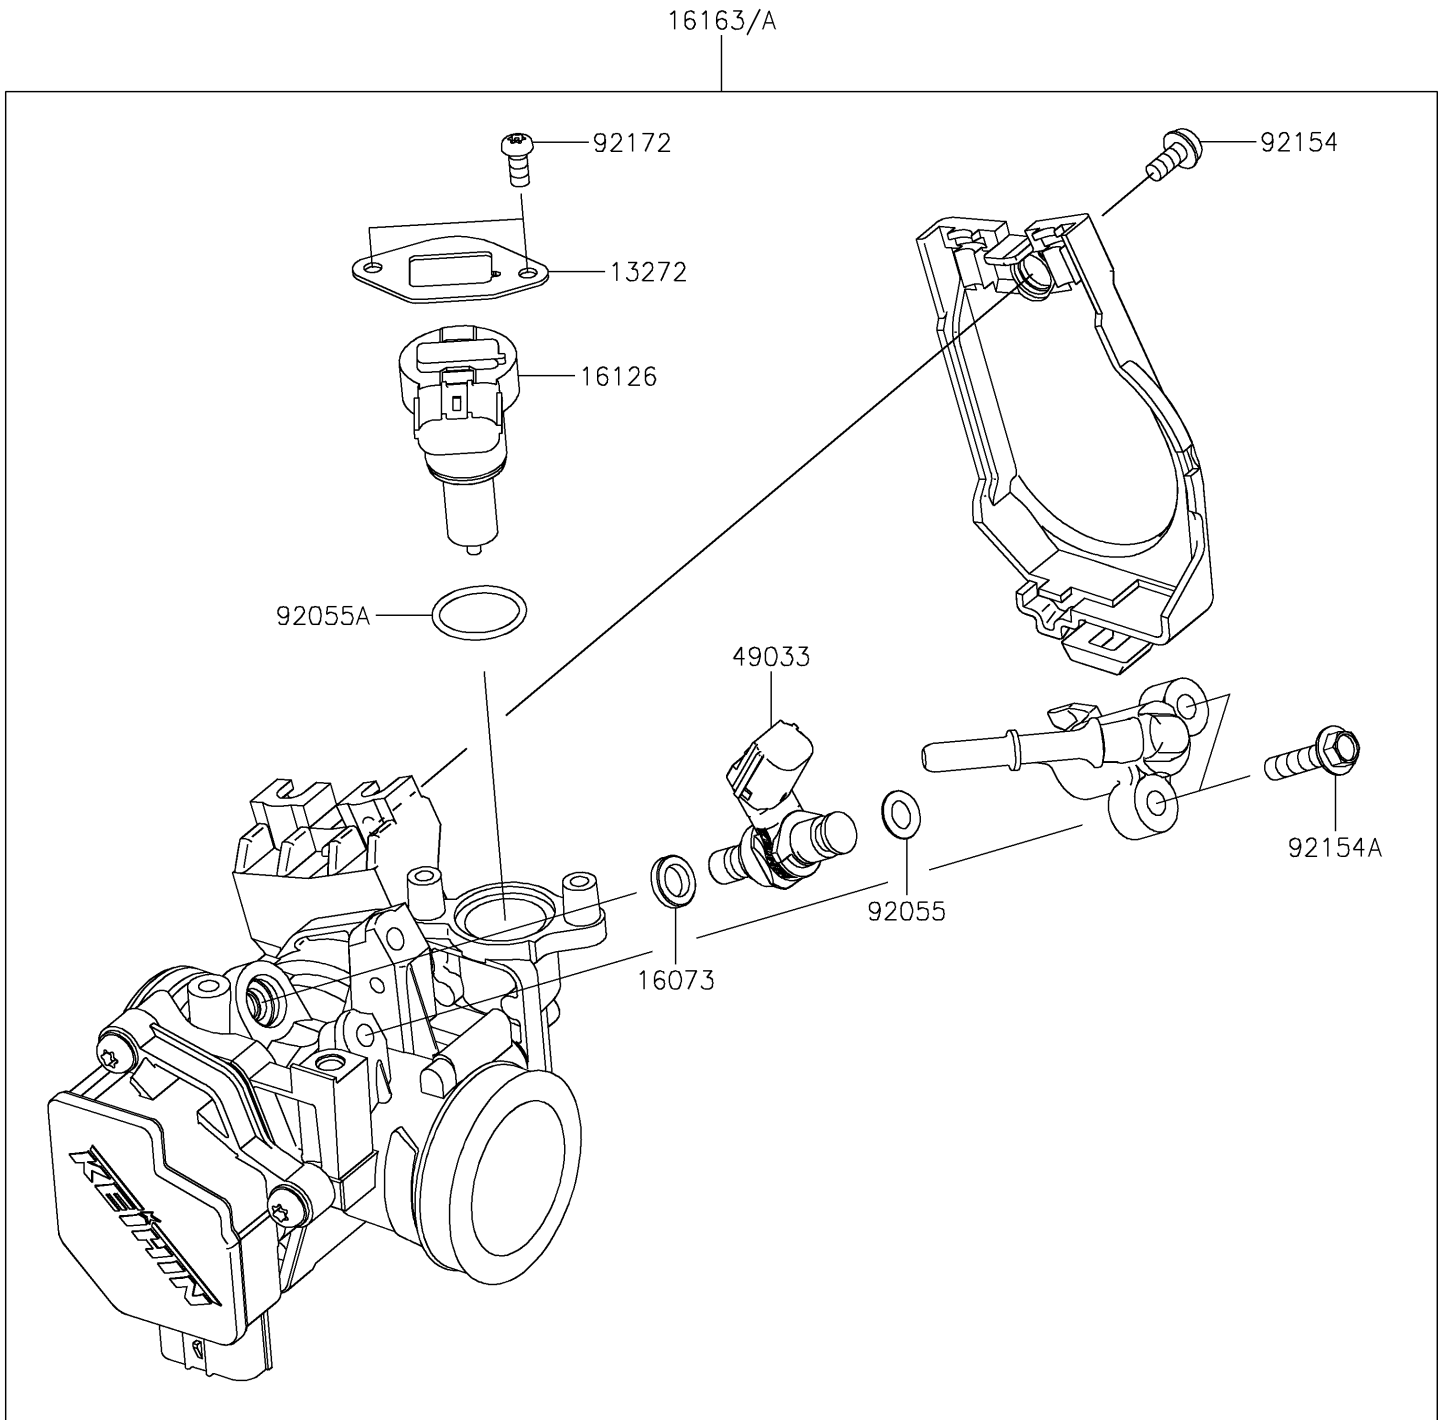

2021 KLX® 230 PARTS DIAGRAM

Throttle

E1510

2021 KLX® 230 PARTS LIST

Throttle

ITEM NAME	PART NUMBER	QUANTITY
PLATE (Ref # 13272)	13272-1862	1
INSULATOR (Ref # 16073)	16073-0821	1
VALVE,ISC (Ref # 16126)	16126-0729	1
THROTTLE-ASSY (Ref # 16163)	16163-0951	1
THROTTLE-ASSY (Ref # 16163A)	16163-0990	1
NOZZLE-INJECTION (Ref # 49033)	49033-0031	1
RING-O,6.3X2.2 (Ref # 92055)	92055-0821	1
RING-O (Ref # 92055A)	92055-0826	1
BOLT (Ref # 92154)	92154-0133	1
BOLT,FLANGED,5X20 (Ref # 92154A)	92154-1559	2
SCREW,TORX (Ref # 92172)	92172-0903	2