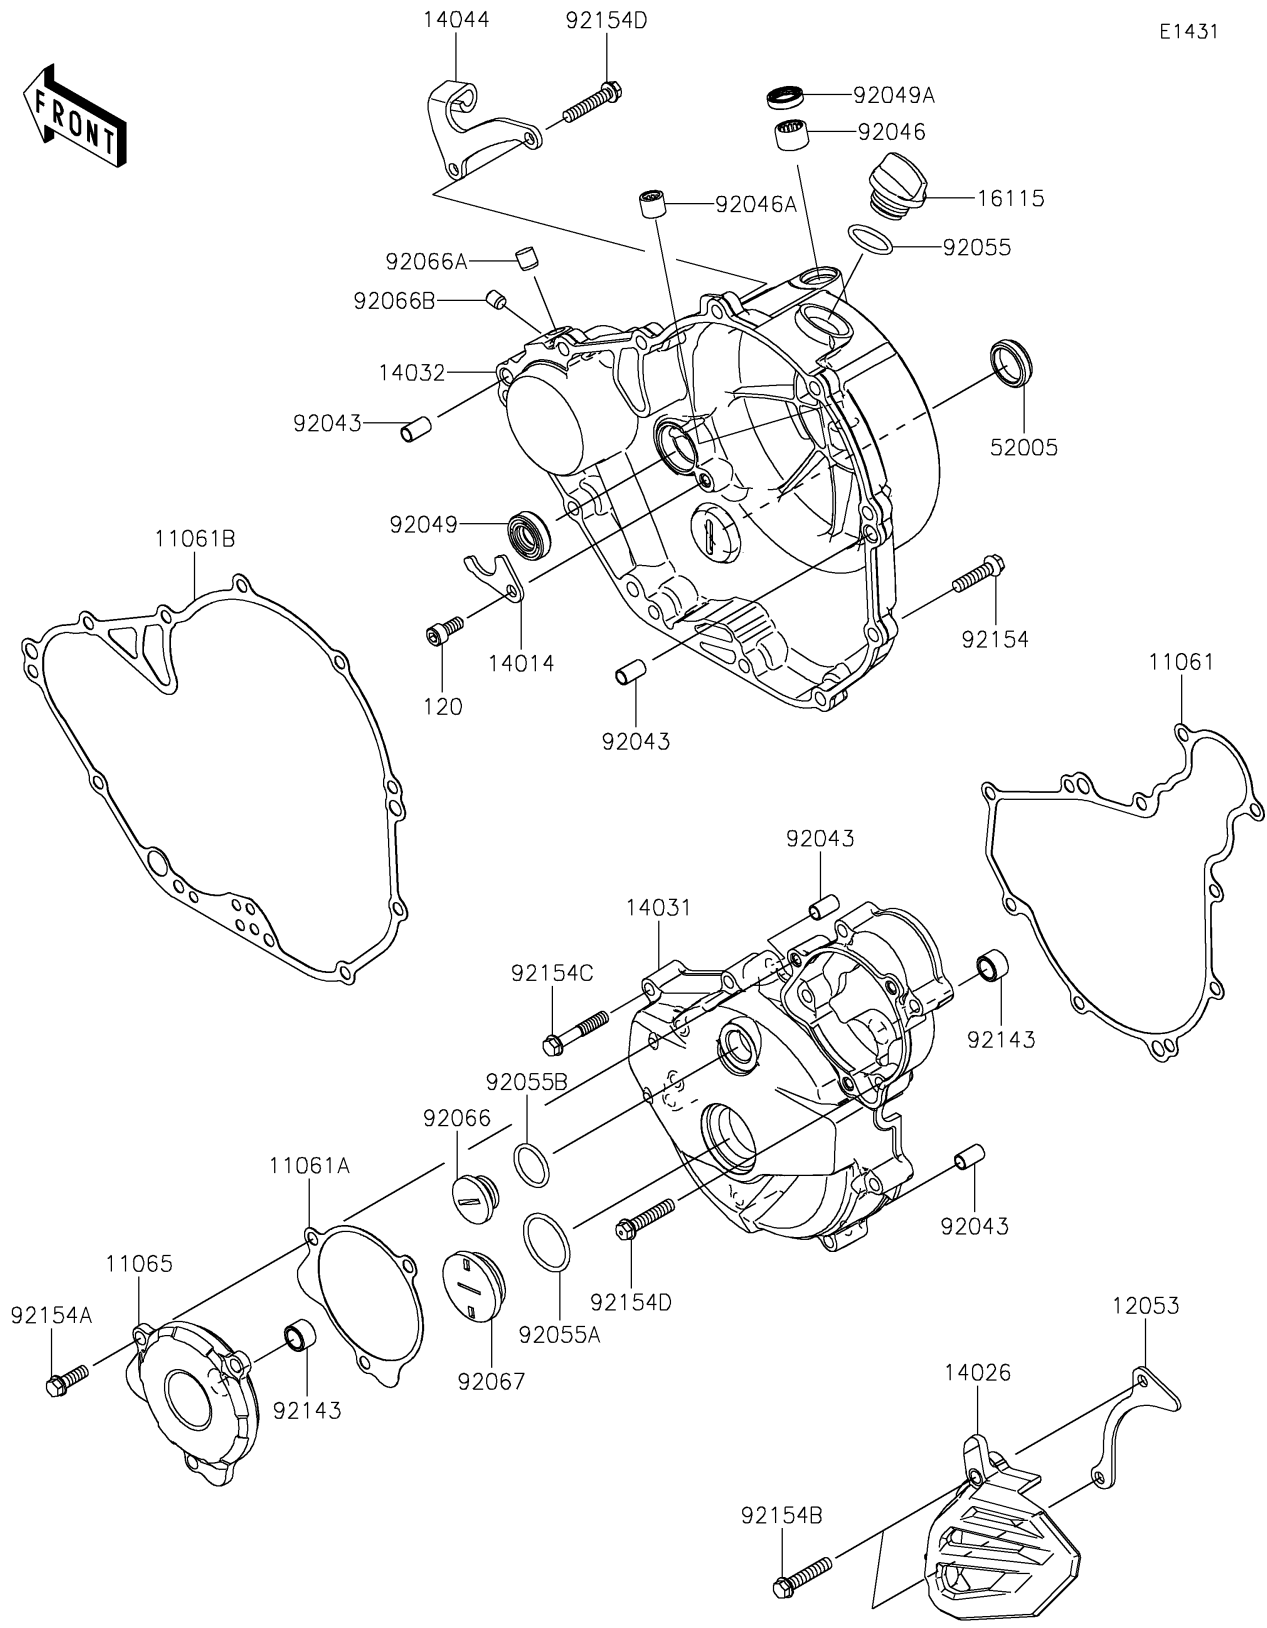

# 2021 KLX® 230 PARTS DIAGRAM

Engine Cover(s)

E1431

## 2021 KLX® 230 PARTS LIST

### Engine Cover(s)

ITEM NAME	PART NUMBER	QUANTITY
GASKET,GENERATOR COVER (Ref # 11061)	11061-1299	1
GASKET,GENERATOR COVER CAP (Ref # 11061A)	11061-1300	1
GASKET,CLUTCH COVER (Ref # 11061B)	11061-1301	1
CAP,GENERATOR COVER (Ref # 11065)	11065-1300	1
BOLT-SOCKET,6X14 (Ref # 120)	120CA0614	1
GUIDE-CHAIN (Ref # 12053)	12053-0272	1
PLATE-POSITION (Ref # 14014)	14014-0567	1
COVER-CHAIN (Ref # 14026)	14026-0146	1
COVER-GENERATOR (Ref # 14031)	14031-0644	1
COVER-CLUTCH (Ref # 14032)	14032-0657	1
HOLDER-CABLE (Ref # 14044)	14044-0573	1
CAP-OIL FILLER (Ref # 16115)	16115-1053	1
GAUGE,OIL LEVEL (Ref # 52005)	52005-1009	1
PIN,6.2X8X14 (Ref # 92043)	92043-1741	4
BEARING-NEEDLE,HK1210FM (Ref # 92046)	92046-0034	1
BEARING-NEEDLE (Ref # 92046A)	92046-0042	1
SEAL-OIL (Ref # 92049)	92049-1191	1
SEAL-OIL,AG0353-F0 (Ref # 92049A)	92049-1262	1
RING-O,19.8MM (Ref # 92055)	92055-0844	1
RING-O,27.7X2.4 (Ref # 92055A)	92055-091	1
RING-O,20X2 (Ref # 92055B)	92055-1146	1
PLUG,COVER (Ref # 92066)	92066-0011	1
PLUG (Ref # 92066A)	92066-0796	1
PLUG,OIL LINE,7.2X8 (Ref # 92066B)	92066-1012	1
PLUG,30X8 (Ref # 92067)	92067-024	1
COLLAR (Ref # 92143)	92143-1263	2
BOLT,FLANGED,6X25 (Ref # 92154)	92154-0520	9
BOLT,FLANGED,6X18 (Ref # 92154A)	92154-1775	3
BOLT,FLANGED,6X30 (Ref # 92154B)	92154-1830	2

### Engine Cover(s)

ITEM NAME	PART NUMBER	QUANTITY
BOLT,FLANGED,6X35 (Ref # 92154C)	92154-2100	8
BOLT,FLANGED,6X30 (Ref # 92154D)	92154-4061	4