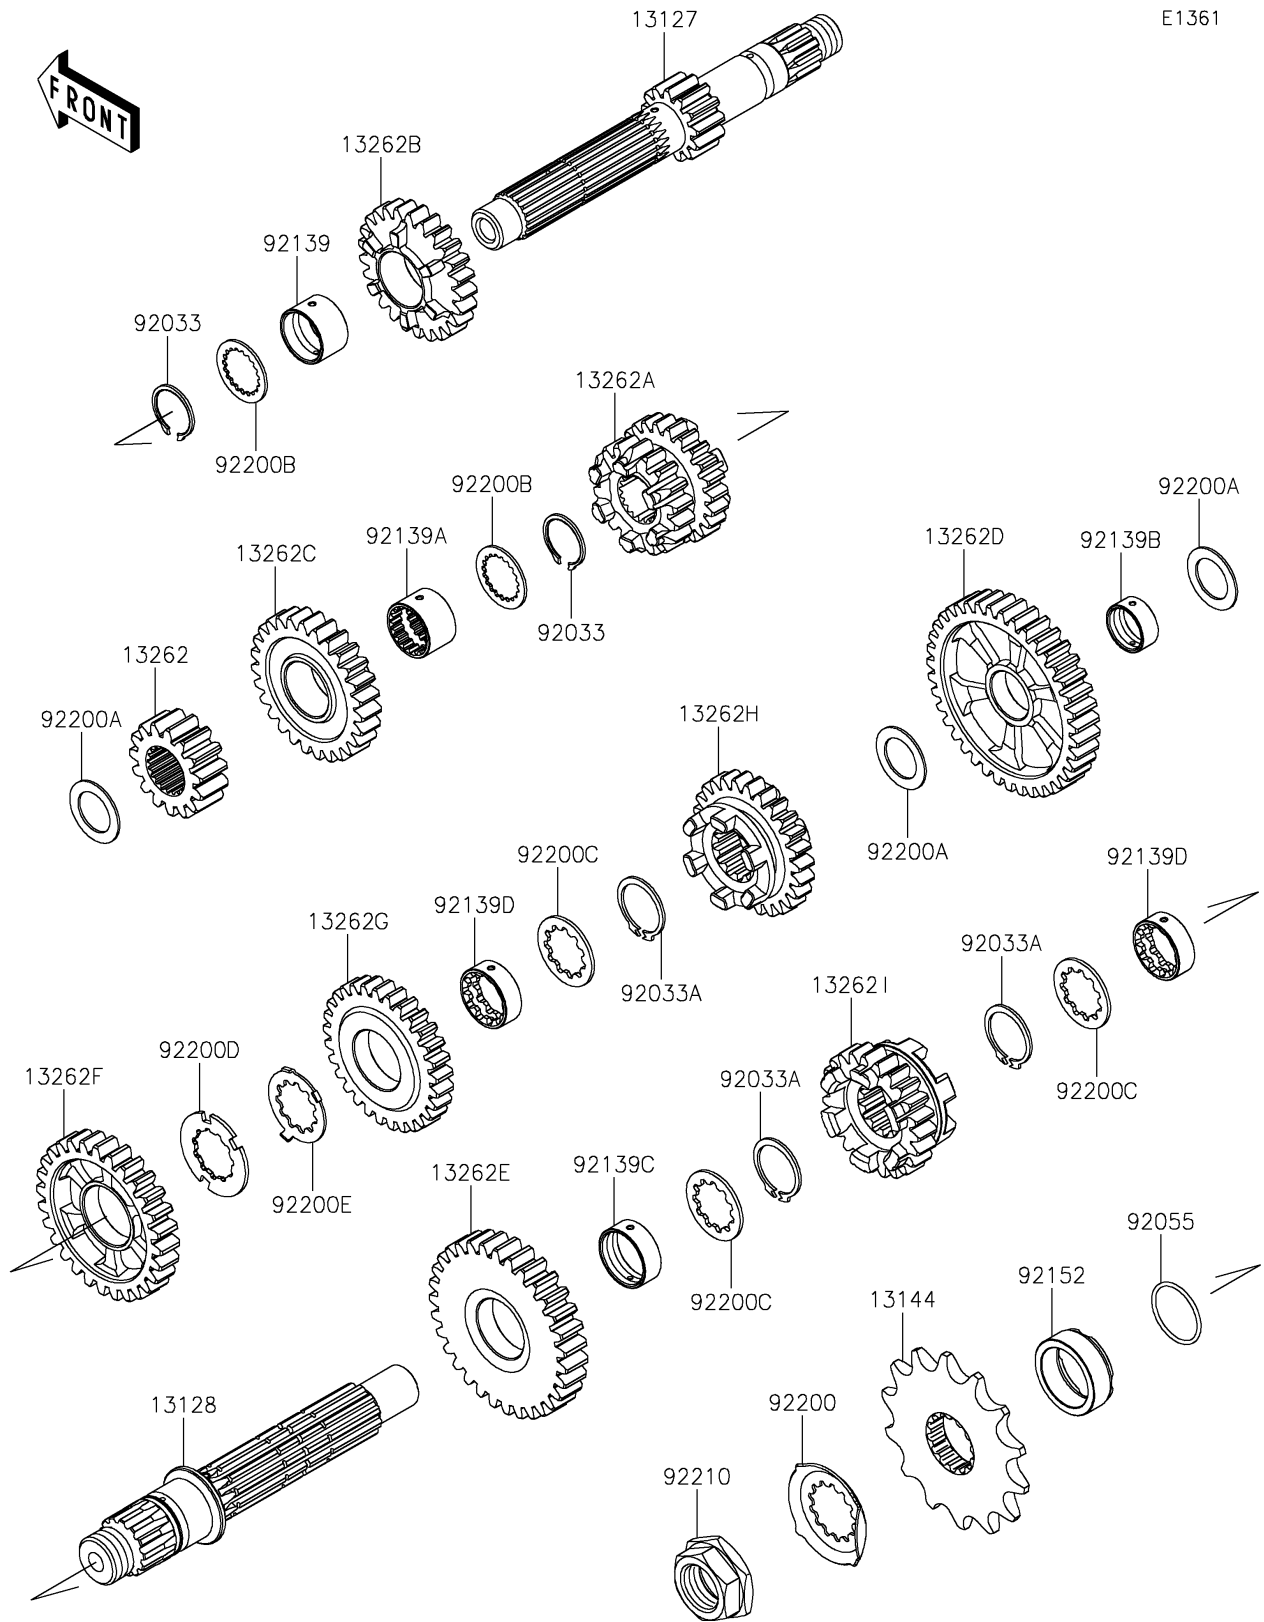

# 2021 KLX® 230 PARTS DIAGRAM

## Transmission

## 2021 KLX® 230 PARTS LIST

### Transmission

ITEM NAME	PART NUMBER	QUANTITY
SHAFT-TRANSMISSION INPUT (Ref # 13127)	13127-0698	1
SHAFT-TRANSMISSION OUTPUT (Ref # 13128)	13128-0712	1
SPROCKET-OUTPUT,14T (Ref # 13144)	13144-0586	1
GEAR,INPUT 2ND,15T (Ref # 13262)	13262-1368	1
GEAR,INPUT 3RD&4TH,18T&23T (Ref # 13262A)	13262-1369	1
GEAR,INPUT 5TH,25T (Ref # 13262B)	13262-1370	1
GEAR,INPUT 6TH,27T (Ref # 13262C)	13262-1371	1
GEAR,OUTPUT LOW,39T (Ref # 13262D)	13262-1372	1
GEAR,OUTPUT 2ND,31T (Ref # 13262E)	13262-1373	1
GEAR,OUTPUT 3RD,28T (Ref # 13262F)	13262-1374	1
GEAR,OUTPUT 4TH,29T (Ref # 13262G)	13262-1375	1
GEAR,OUTPUT 5TH,26T (Ref # 13262H)	13262-1376	1
GEAR,OUTPUT 6TH,23T (Ref # 13262I)	13262-1377	1
RING-SNAP (Ref # 92033)	92033-0798	2
RING-SNAP (Ref # 92033A)	92033-0799	3
RING-O,21.5X1.5 (Ref # 92055)	92055-0196	1
BUSHING,20X23X14 (Ref # 92139)	92139-0917	1
BUSHING,17.9X23X14.5 (Ref # 92139A)	92139-0918	1
BUSHING,17X20X8.5 (Ref # 92139B)	92139-0919	1
BUSHING,22X25X8.5 (Ref # 92139C)	92139-0920	1
BUSHING,18.7X25X8.6 (Ref # 92139D)	92139-0921	2
COLLAR (Ref # 92152)	92152-1350	1
WASHER (Ref # 92200)	92200-1720	1
WASHER,17.2X26X1 (Ref # 92200A)	92200-2223	3
WASHER,20X26X1.2 (Ref # 92200B)	92200-2224	2
WASHER,22.3X29X1.5 (Ref # 92200C)	92200-2226	3
WASHER (Ref # 92200D)	92200-2227	1
WASHER (Ref # 92200E)	92200-2228	1
NUT,20MM (Ref # 92210)	92210-0850	1