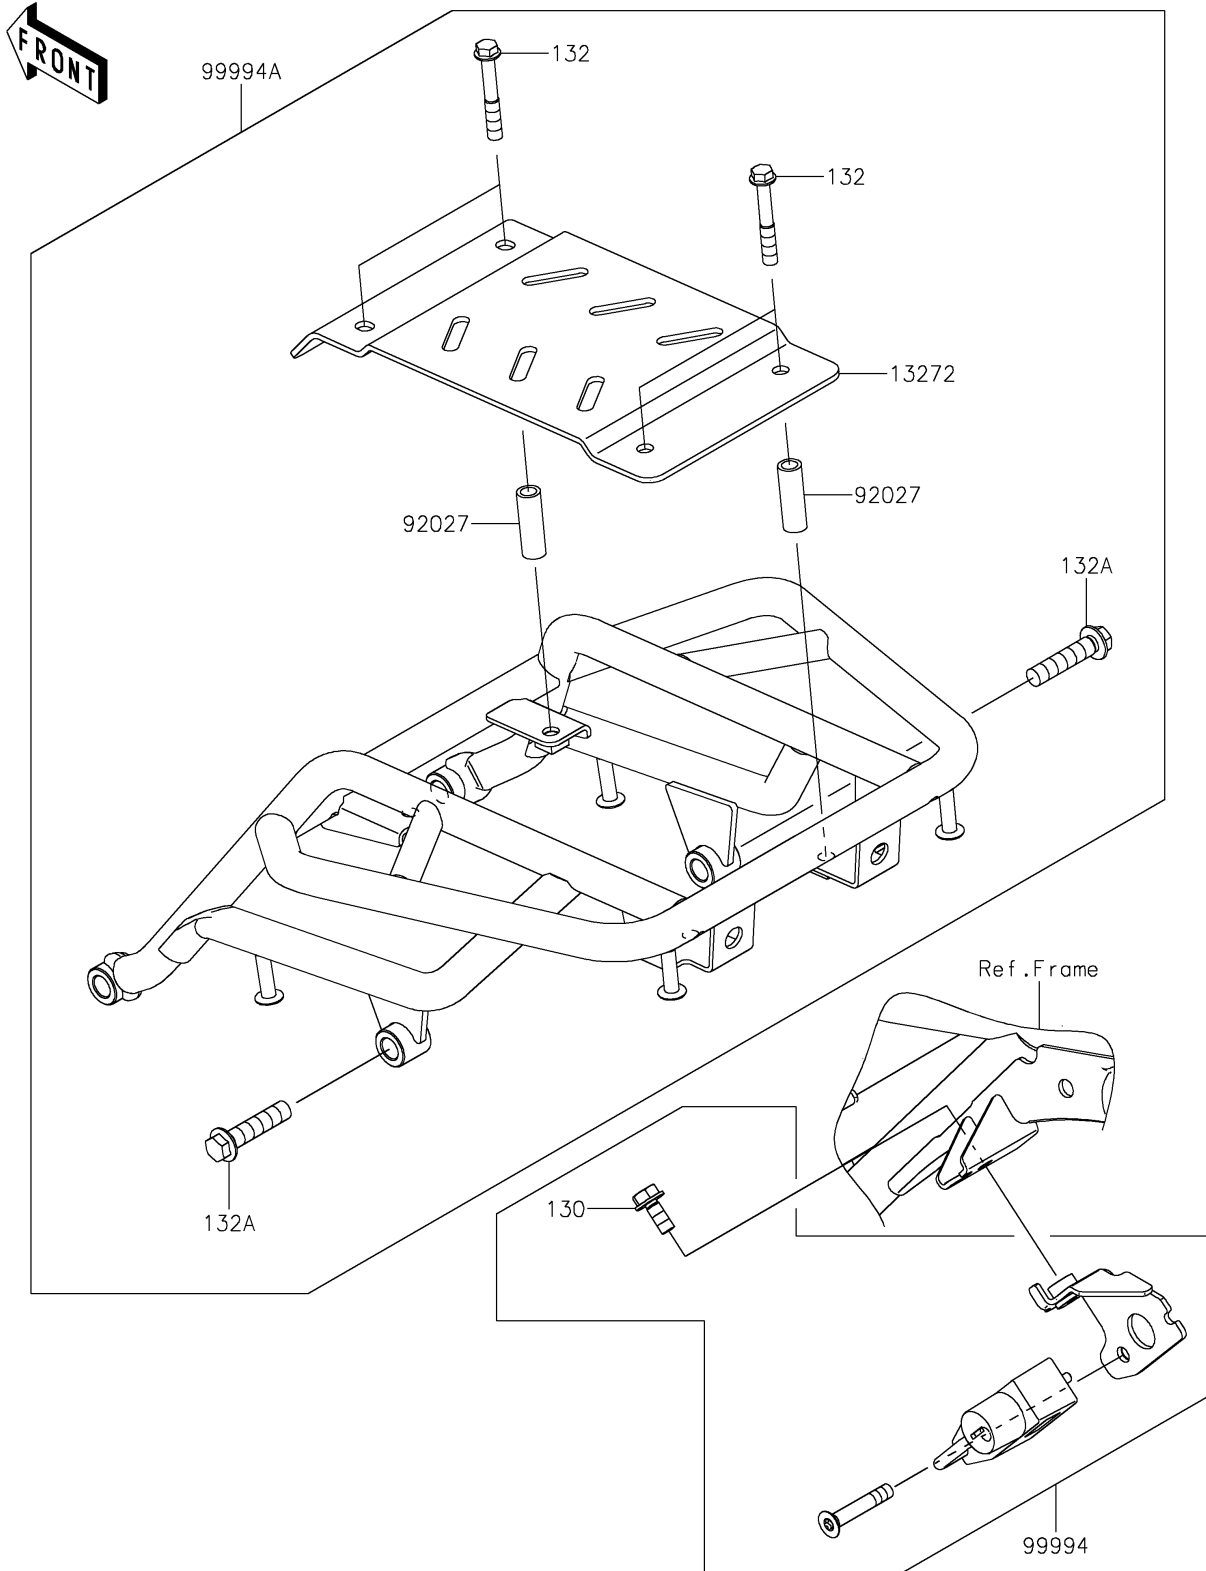

2021 KLX® 230 ABS PARTS DIAGRAM

Accessory(Helmet Lock and Carrier)

F2910C

2021 KLX® 230 ABS PARTS LIST

Accessory(Helmet Lock and Carrier)

ITEM NAME	PART NUMBER	QUANTITY
BOLT-FLANGED,6X14 (Ref # 130)	130BA0614	1
BOLT-FLANGED-SMALL,6X40 (Ref # 132)	132BA0640	4
PLATE (Ref # 13272)	13272-2731	1
BOLT-FLANGED-SMALL,8X35 (Ref # 132A)	132BA0835	4
COLLAR,6.8X10X30 (Ref # 92027)	92027-209	4
HELMET LOCK (Ref # 99994)	99994-1279	1
CARRIER (Ref # 99994A)	99994-1280	1