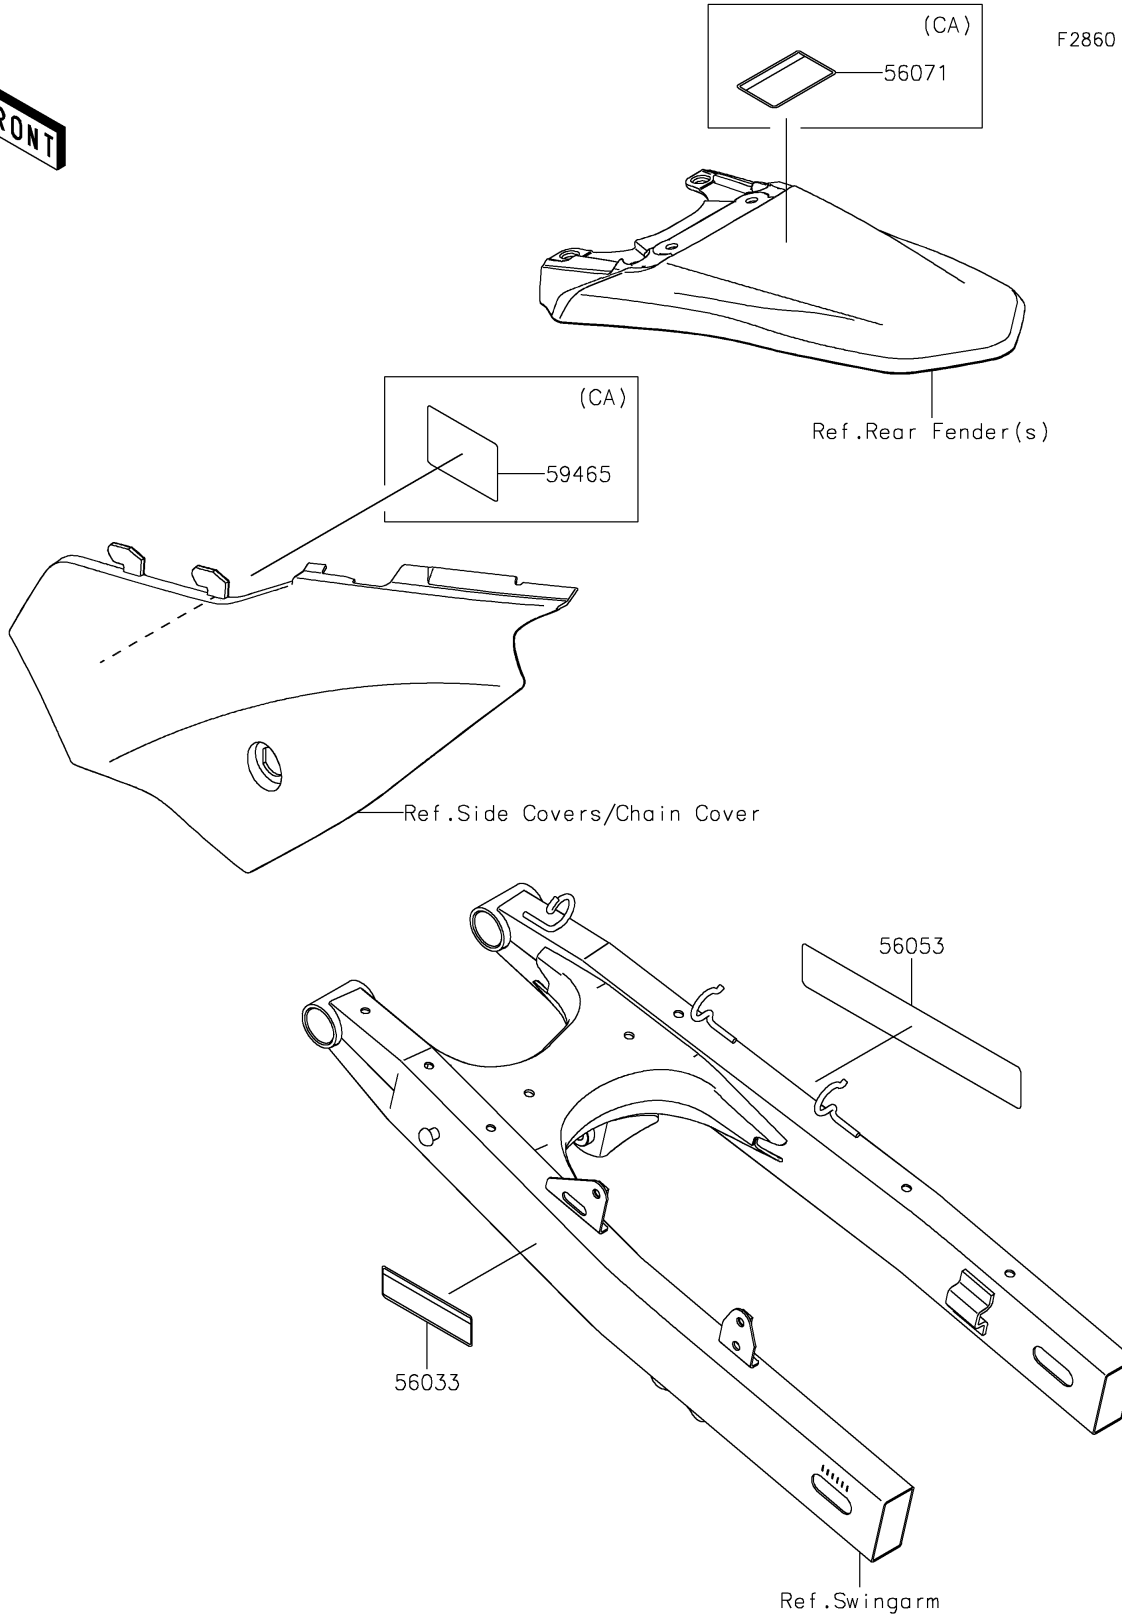

2021 KLX[®]230 ABS PARTS DIAGRAM

Labels

2021 KLX® 230 ABS PARTS LIST

Labels

ITEM NAME	PART NUMBER	QUANTITY
LABEL-MANUAL,CHAIN (Ref # 56033)	56033-1466	1
LABEL-SPECIFICATION,TIRE&LOAD (Ref # 56053)	56053-1779	1
LABEL-WARNING,EVAPO (Ref # 56071)	56071-0158	1
LABEL-CERTIFICATION,ROUTING (Ref # 59465)	59465-7182	1