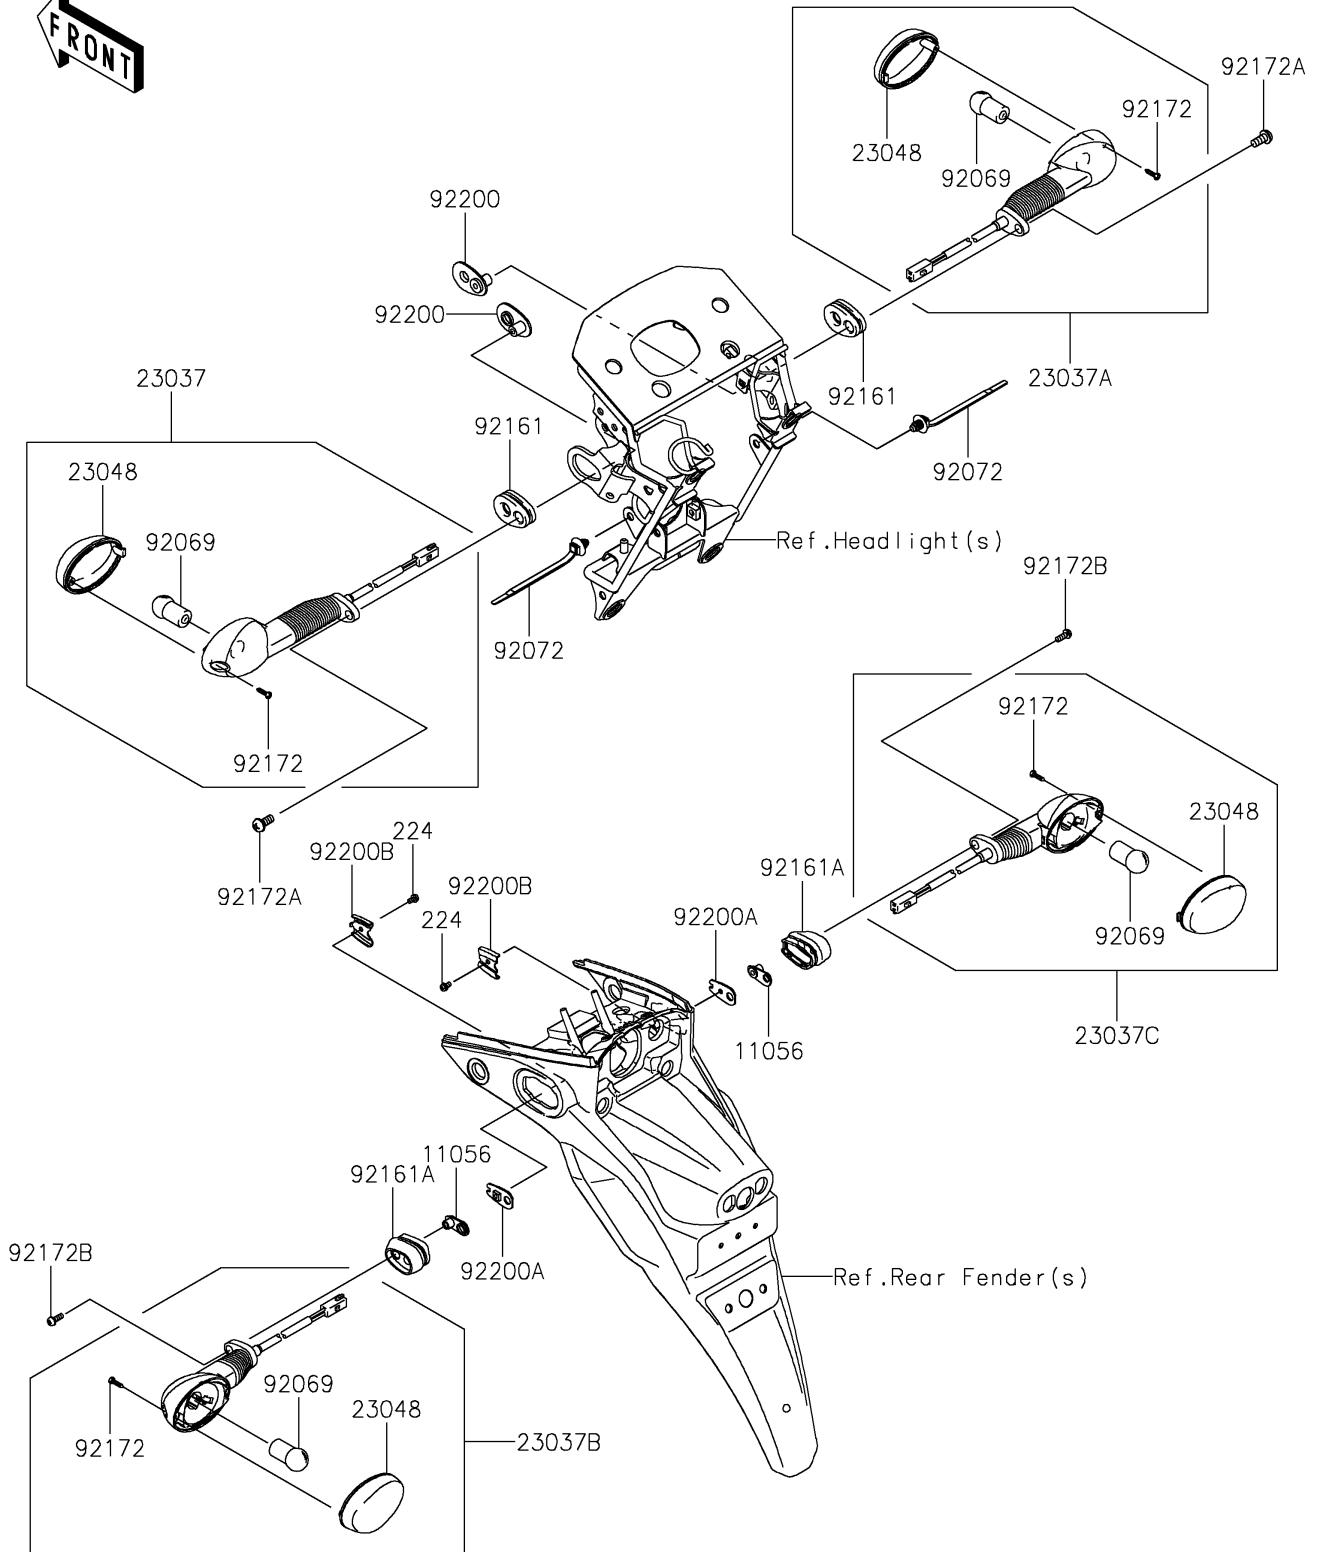

2021 KLX®230 ABS PARTS DIAGRAM

Turn Signals

F2730

2021 KLX® 230 ABS PARTS LIST

Turn Signals

ITEM NAME	PART NUMBER	QUANTITY
BRACKET,6MM (Ref # 11056)	11056-4156	2
SCREW-PAN-WP-CROS,4X8 (Ref # 224)	224AB0408	2
LAMP-ASSY-SIGNAL,FR,LH (Ref # 23037)	23037-0382	1
LAMP-ASSY-SIGNAL,FR,RH (Ref # 23037A)	23037-0383	1
LAMP-ASSY-SIGNAL,RR,LH (Ref # 23037B)	23037-0418	1
LAMP-ASSY-SIGNAL,RR,RH (Ref # 23037C)	23037-0419	1
LENS-SIGNAL LAMP (Ref # 23048)	23048-0035	4
BULB,12V 10W (Ref # 92069)	92069-0106	4
BAND,OS170-FT7(BLACK) (Ref # 92072)	92072-1414	2
DAMPER,MOUNT,FR (Ref # 92161)	92161-2113	2
DAMPER (Ref # 92161A)	92161-2287	2
SCREW,TAPPING,2.9X13 (Ref # 92172)	92172-0343	4
SCREW,6X14 (Ref # 92172A)	92172-0497	2
SCREW-PAN-WP-CROS,6X14 (Ref # 92172B)	92172-1256	2
WASHER (Ref # 92200)	92200-0874	2
WASHER,W/NUT,M4 (Ref # 92200A)	92200-1978	2
WASHER (Ref # 92200B)	92200-1979	2