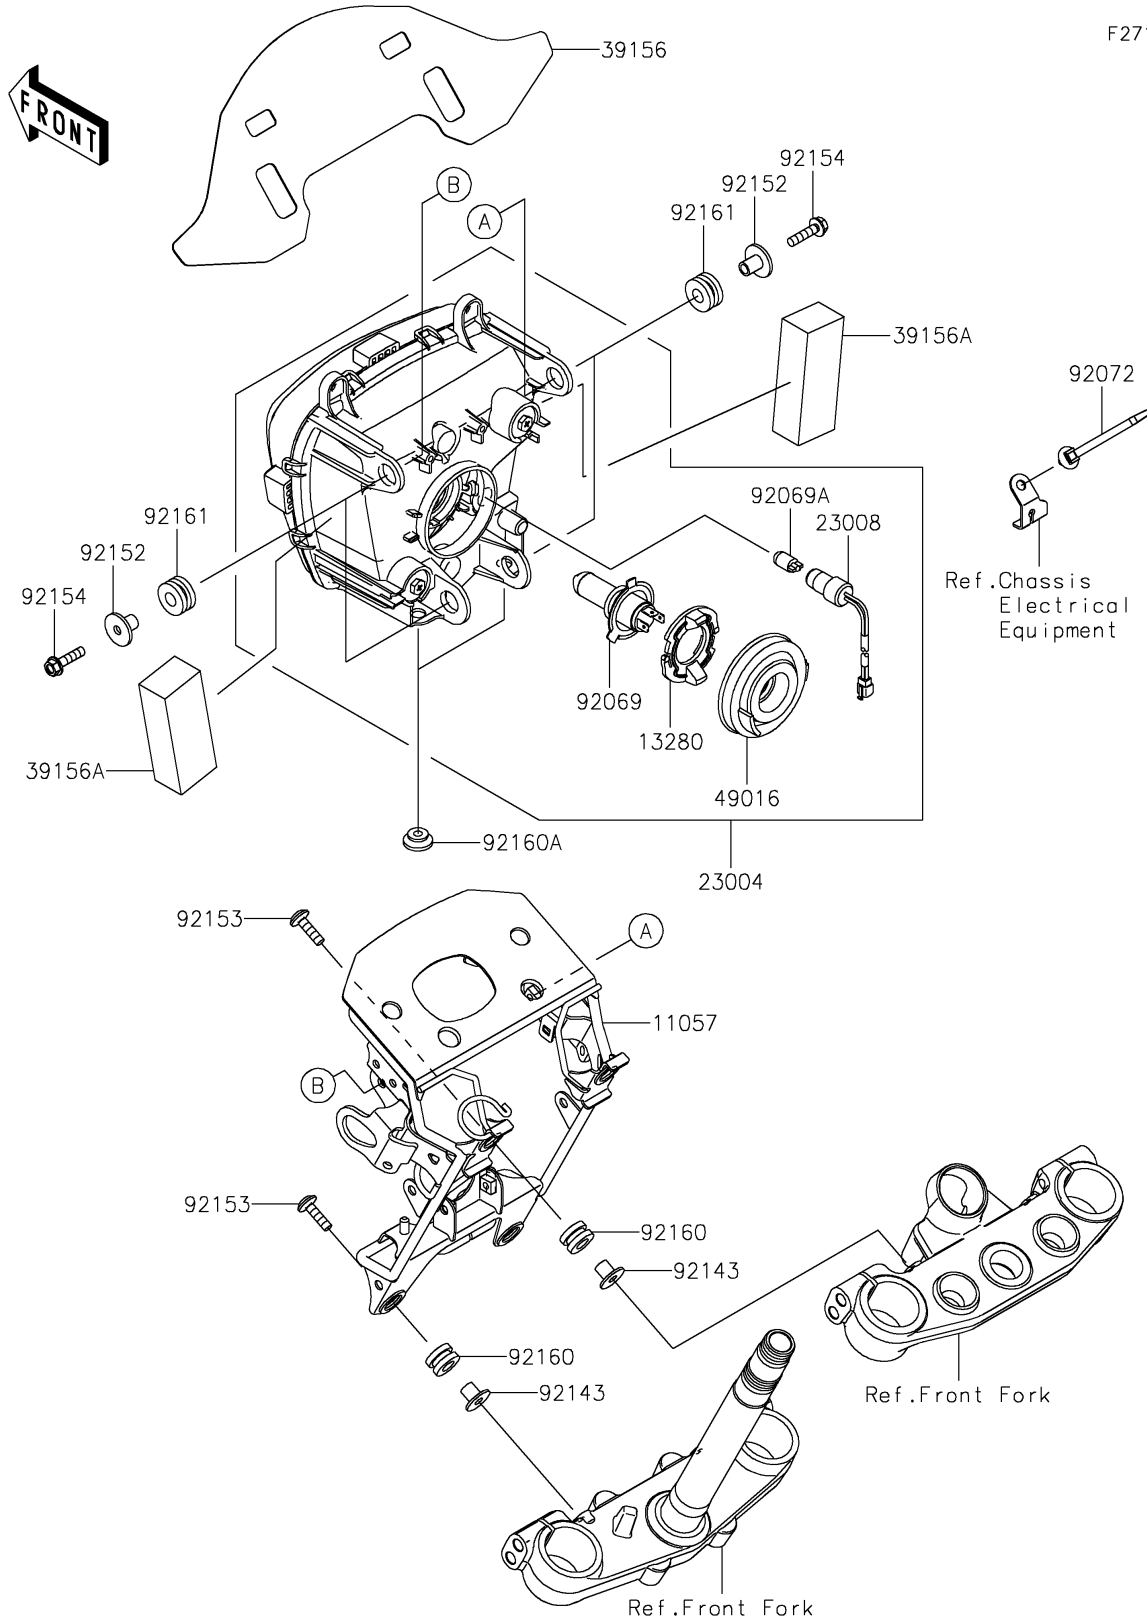

2021 KLX® 230 ABS PARTS DIAGRAM

Headlight(s)

F2710

2021 KLX® 230 ABS PARTS LIST

Headlight(s)

| ITEM NAME | PART NUMBER | QUANTITY |
|-------------------------------------|-------------|----------|
| BRACKET,HEAD LAMP (Ref # 11057) | 11057-4020 | 1 |
| HOLDER (Ref # 13280) | 13280-0902 | 1 |
| LAMP-HEAD (Ref # 23004) | 23004-0415 | 1 |
| SOCKET-ASSY,POSITION (Ref # 23008) | 23008-0197 | 1 |
| PAD (Ref # 39156) | 39156-2564 | 1 |
| PAD,90X25X35 (Ref # 39156A) | 39156-2572 | 2 |
| COVER-SEAL (Ref # 49016) | 49016-0649 | 1 |
| BULB,12V 60/55W,H4 (Ref # 92069) | 92069-0097 | 1 |
| BULB,12V 5W (Ref # 92069A) | 92069-0098 | 1 |
| BAND,OS170-FT7(BLACK) (Ref # 92072) | 92072-1414 | 1 |
| COLLAR (Ref # 92143) | 92143-1353 | 4 |
| COLLAR,6.5X10X15.3 (Ref # 92152) | 92152-1793 | 4 |
| BOLT,SOCKET,6X22 (Ref # 92153) | 92153-0574 | 4 |
| BOLT,FLANGED,6X25 (Ref # 92154) | 92154-2774 | 4 |
| DAMPER,10X20X12 (Ref # 92160) | 92160-1167 | 4 |
| DAMPER (Ref # 92160A) | 92160-1613 | 2 |
| DAMPER,10X24X12 (Ref # 92161) | 92161-2112 | 4 |