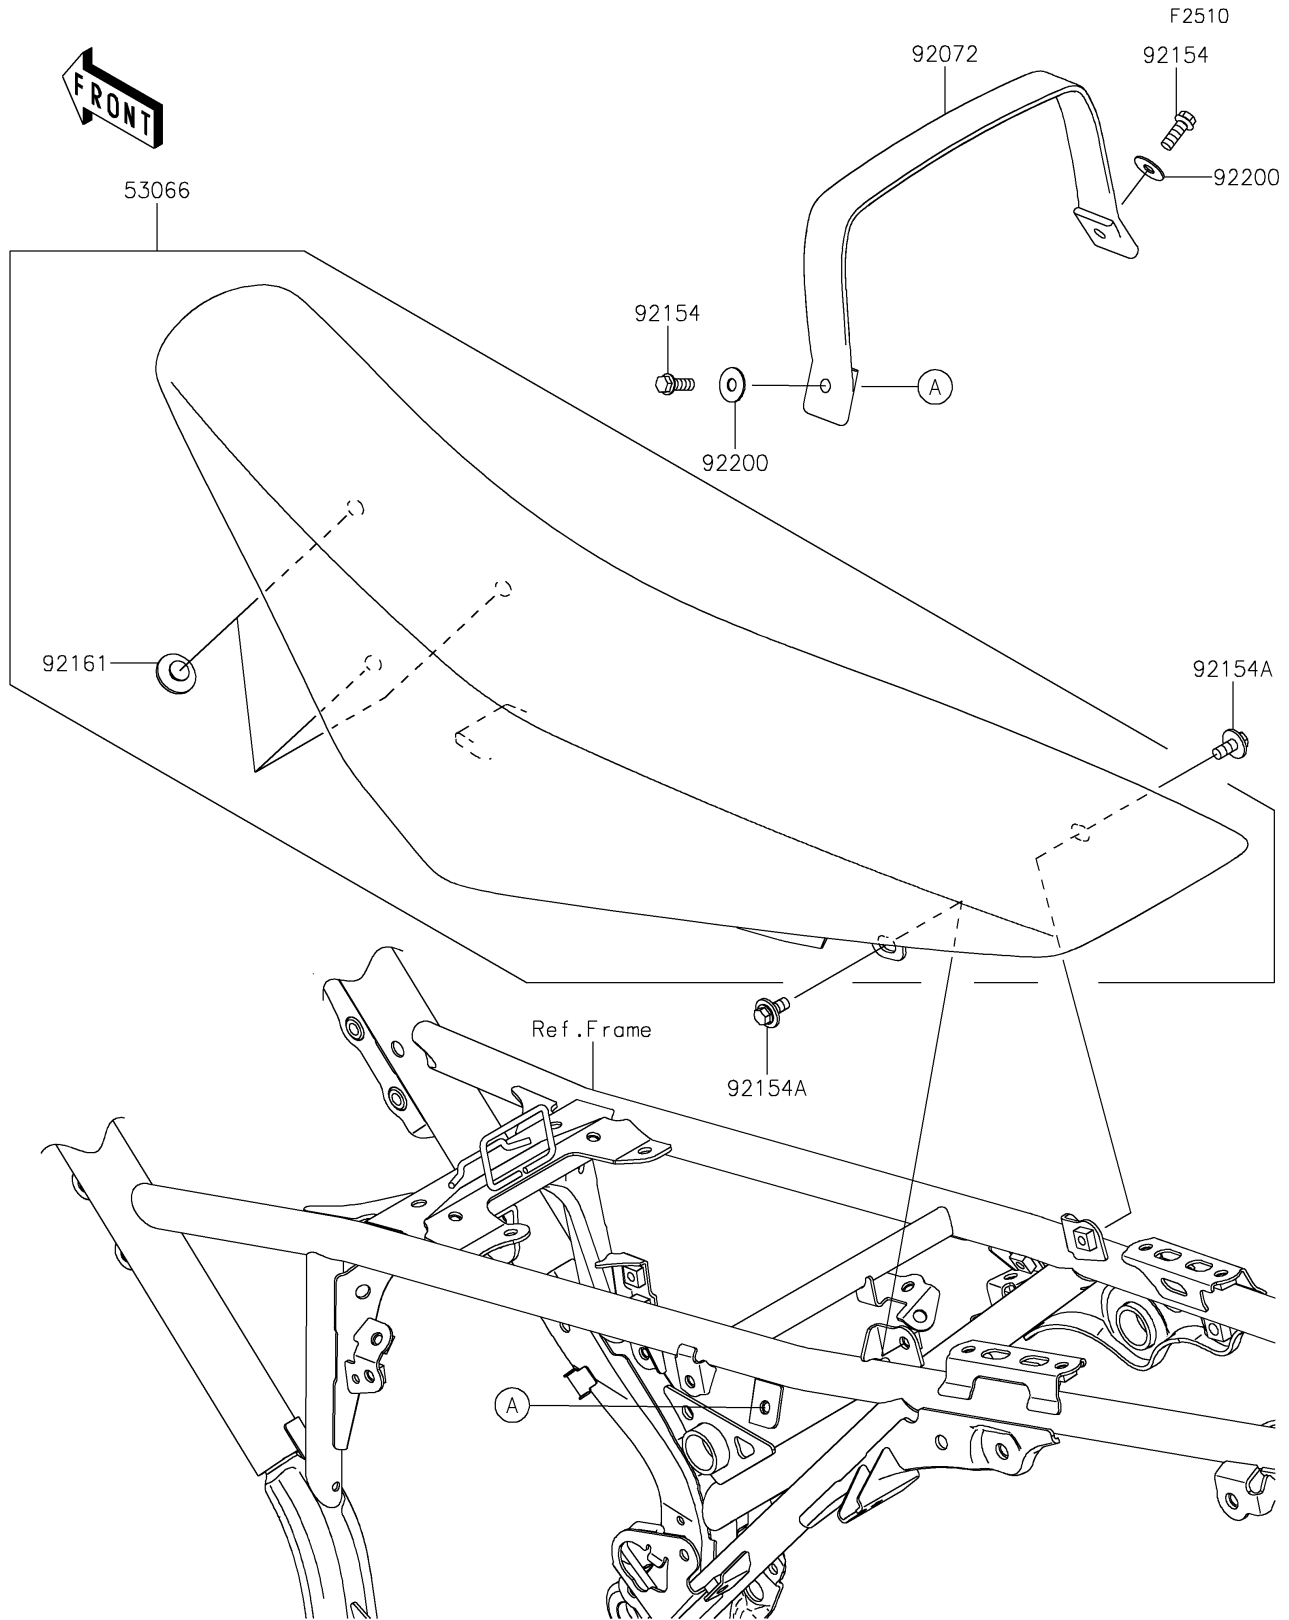

2021 KLX® 230 ABS PARTS DIAGRAM

Seat

2021 KLX® 230 ABS PARTS LIST

Seat

ITEM NAME	PART NUMBER	QUANTITY
SEAT-ASSY,BLACK (Ref # 53066)	53066-0692-MA	1
BAND,BLACK (Ref # 92072)	92072-0837-MA	1
BOLT,FLANGED,6X16 (Ref # 92154)	92154-0460	2
BOLT,FLANGED,6X14 (Ref # 92154A)	92154-1231	2
DAMPER,8X22X10 (Ref # 92161)	92161-1685	3
WASHER,6.5X18X1 (Ref # 92200)	92200-0544	2