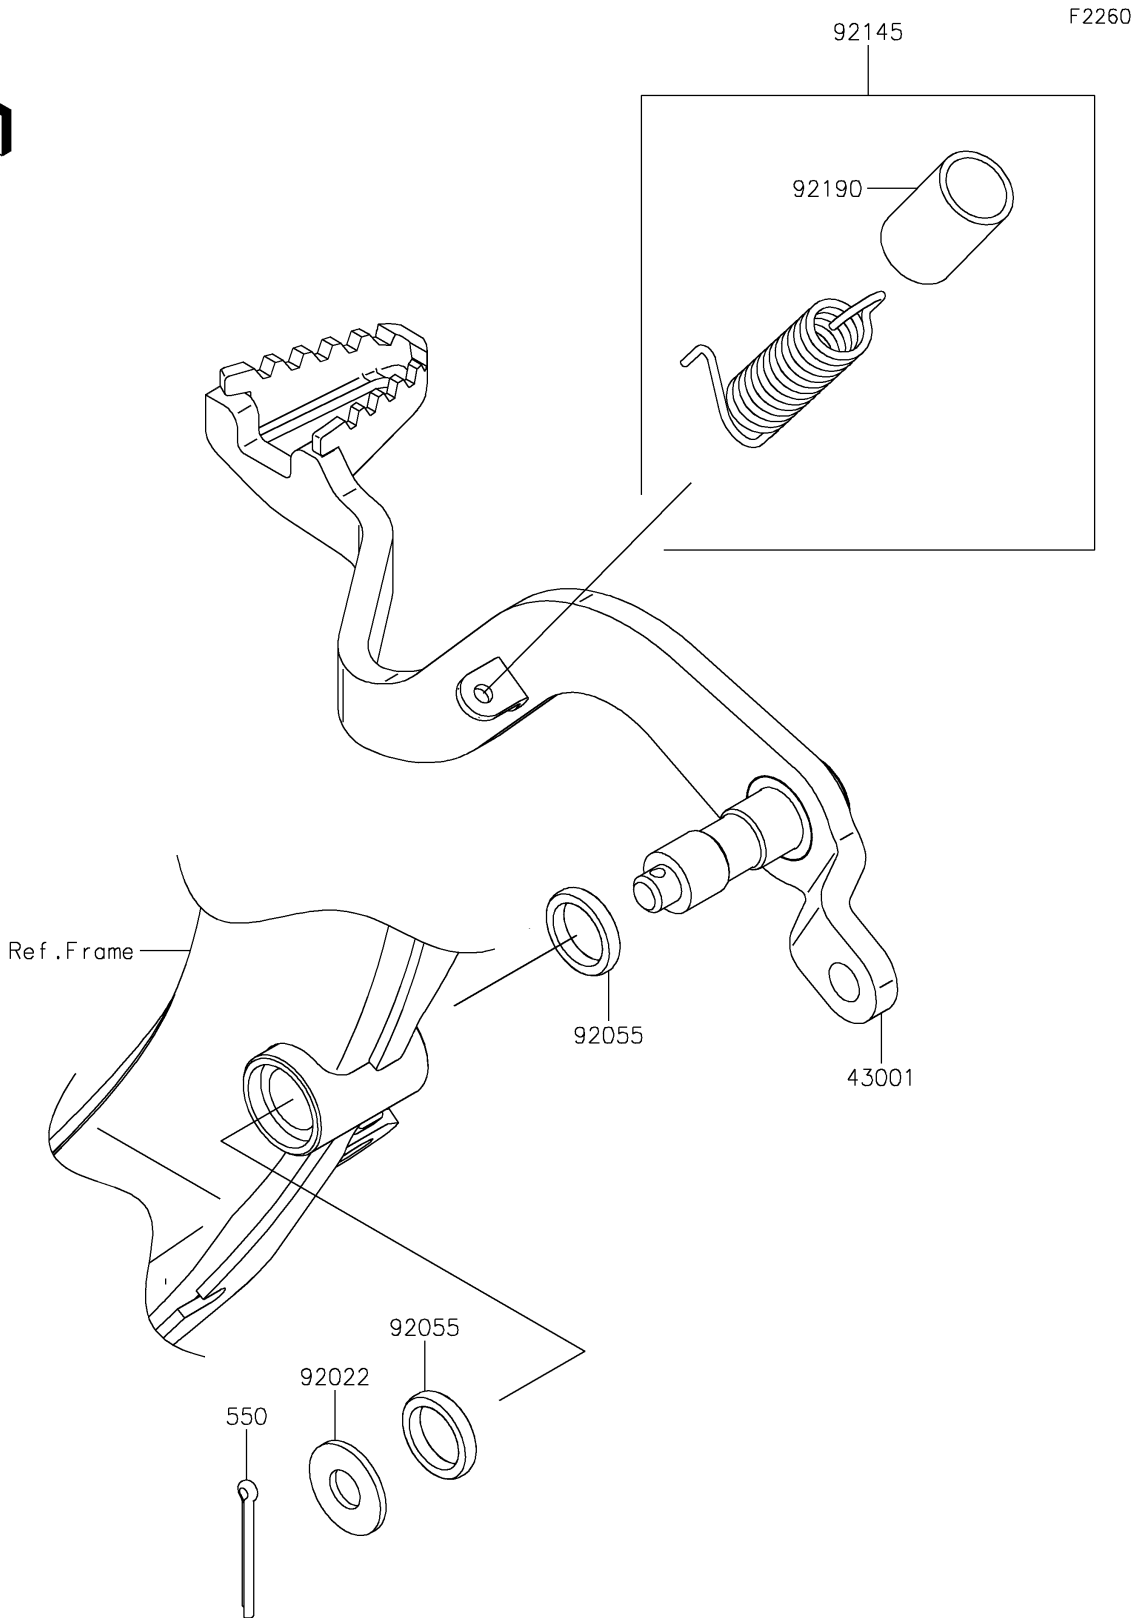

# 2021 KLX® 230 ABS PARTS DIAGRAM

Brake Pedal

## 2021 KLX® 230 ABS PARTS LIST

### Brake Pedal

| ITEM NAME                               | PART NUMBER | QUANTITY |
|---|-------------|----------|
| LEVER-BRAKE (Ref # 43001)               | 43001-0776  | 1        |
| PIN-COTTER,2.5X25 (Ref # 550)           | 550AA2525   | 1        |
| WASHER,8.5X20X1.6 (Ref # 92022)         | 92022-1561  | 1        |
| RING-O,13.1X2.7 (Ref # 92055)           | 92055-0768  | 2        |
| SPRING,BRAKE PEDAL RETURN (Ref # 92145) | 92145-1867  | 1        |
| TUBE,13X16X25 (Ref # 92190)             | 92190-1488  | 1        |