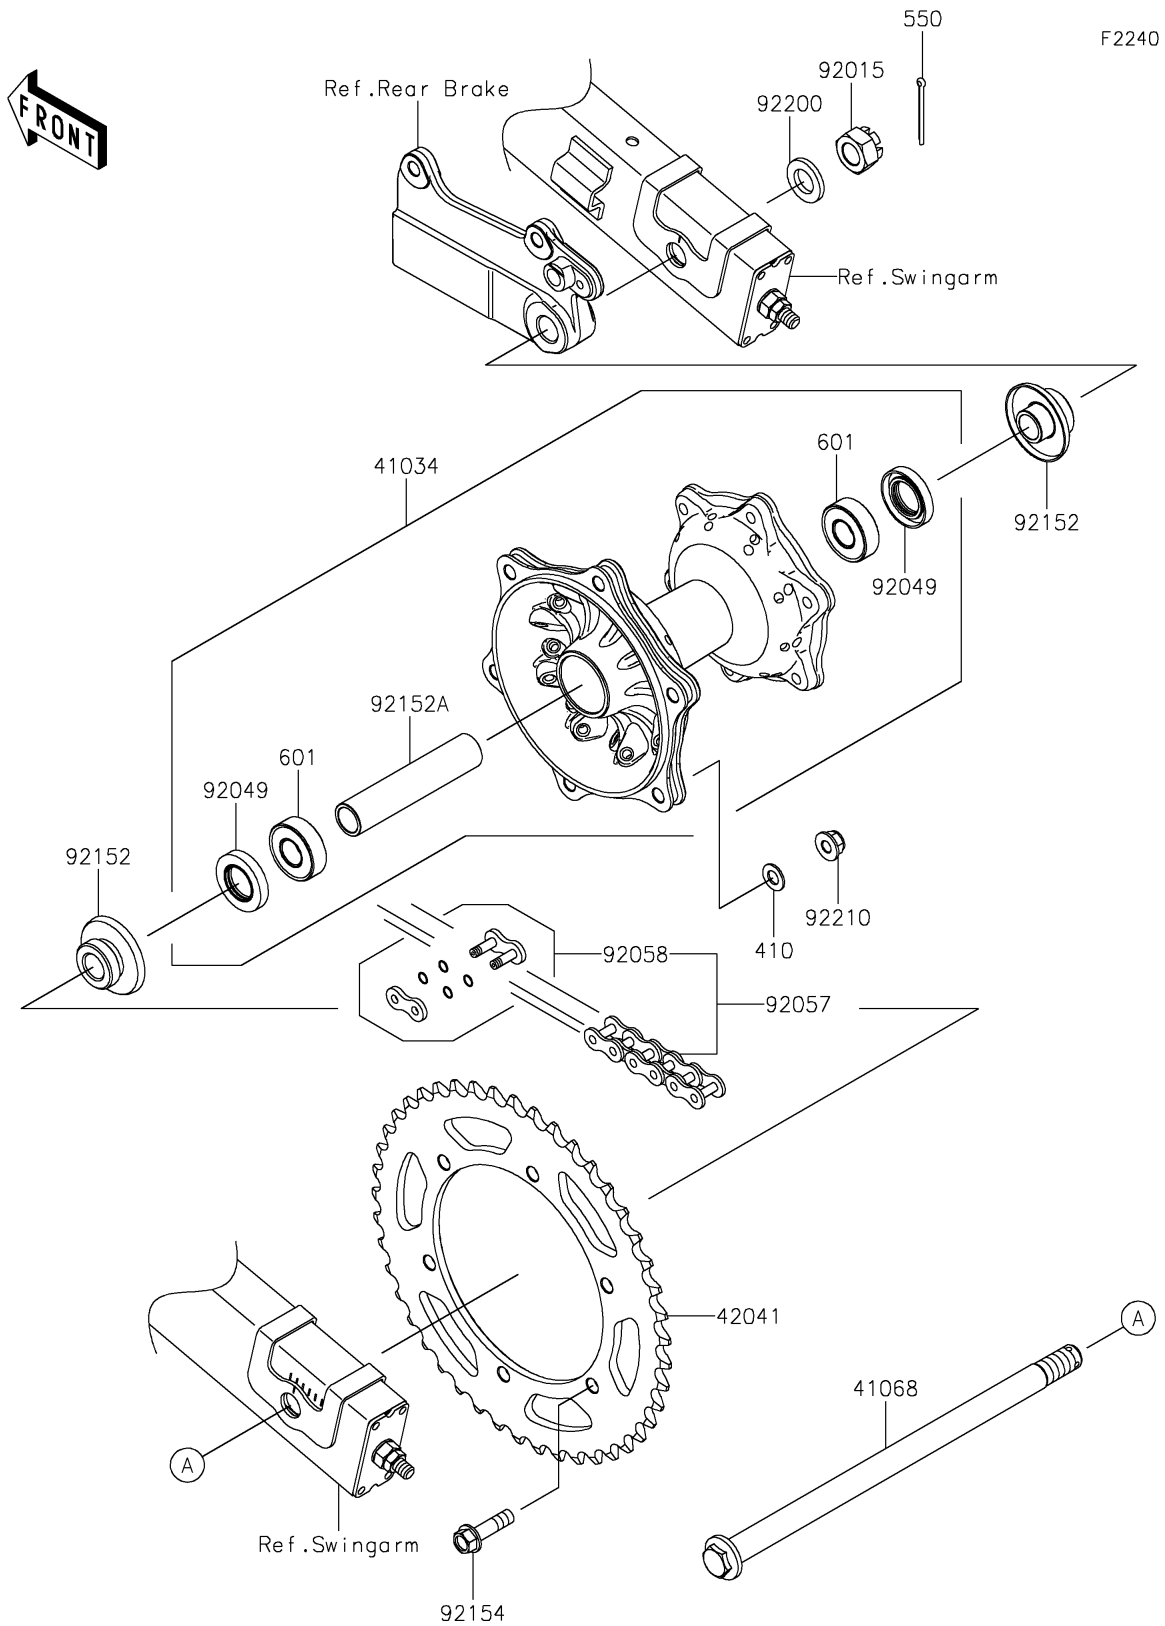

2021 KLX® 230 ABS PARTS DIAGRAM

Rear Hub

2021 KLX® 230 ABS PARTS LIST

Rear Hub

ITEM NAME	PART NUMBER	QUANTITY
WASHER-PLAIN-SMALL,8MM (Ref # 410)	410AA0800	6
DRUM-ASSY,RR (Ref # 41034)	41034-0601	1
AXLE,RR,15X275 (Ref # 41068)	41068-0648	1
SPROCKET-HUB,45T (Ref # 42041)	42041-0174	1
PIN-COTTER,3.0X35 (Ref # 550)	550AA3035	1
BEARING-BALL (Ref # 601)	601B6202UU	2
NUT,CASTLE,14MM (Ref # 92015)	92015-1765	1
SEAL-OIL (Ref # 92049)	92049-0114	2
CHAIN,DRIVE,520VF2X108L (Ref # 92057)	92057-0802	1
JOINT-CHAIN (Ref # 92058)	92058-0069	1
COLLAR (Ref # 92152)	92152-2544	2
COLLAR,15.2X20X96.2 (Ref # 92152A)	92152-2546	1
BOLT,FLANGED,8X30 (Ref # 92154)	92154-3918	6
WASHER,14.2X26X3.2 (Ref # 92200)	92200-1428	1
NUT,8MM (Ref # 92210)	92210-0570	6