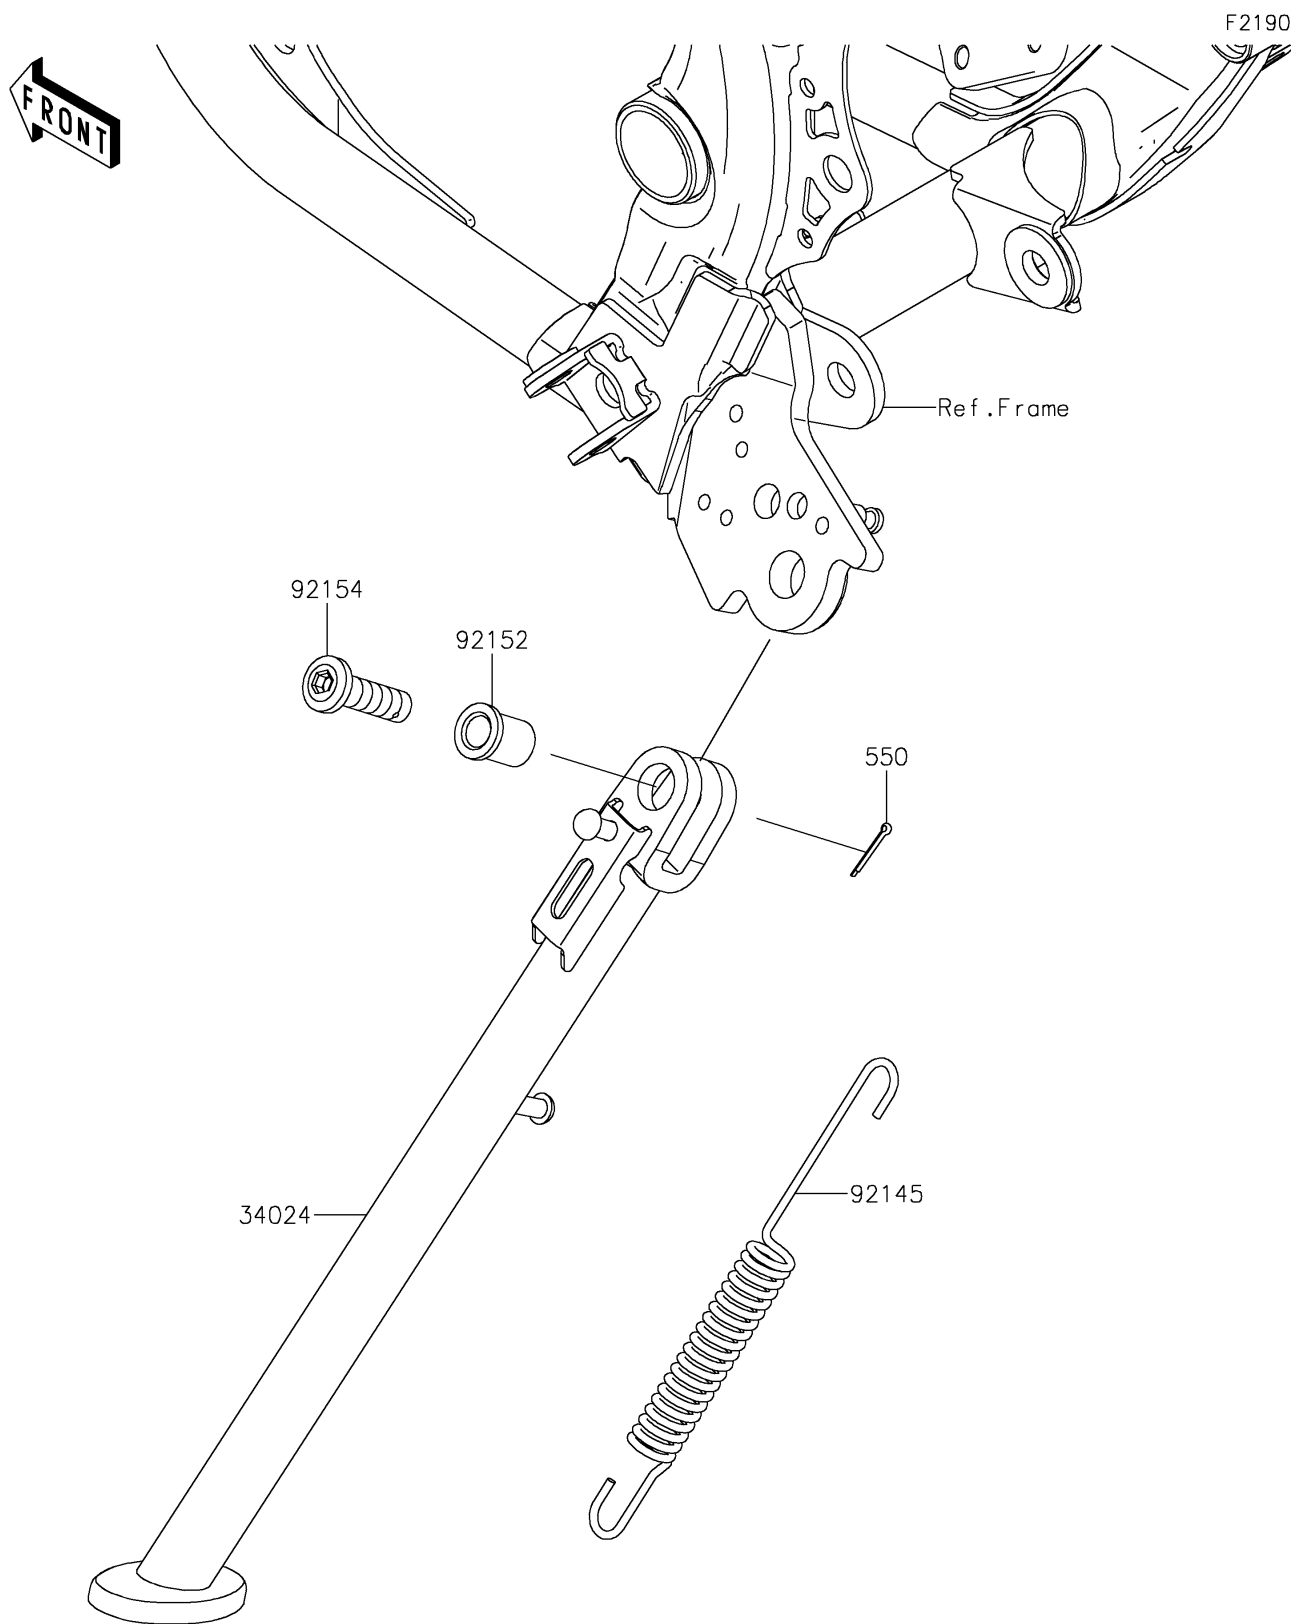

2021 KLX® 230 ABS

PARTS DIAGRAM

Stand(s)