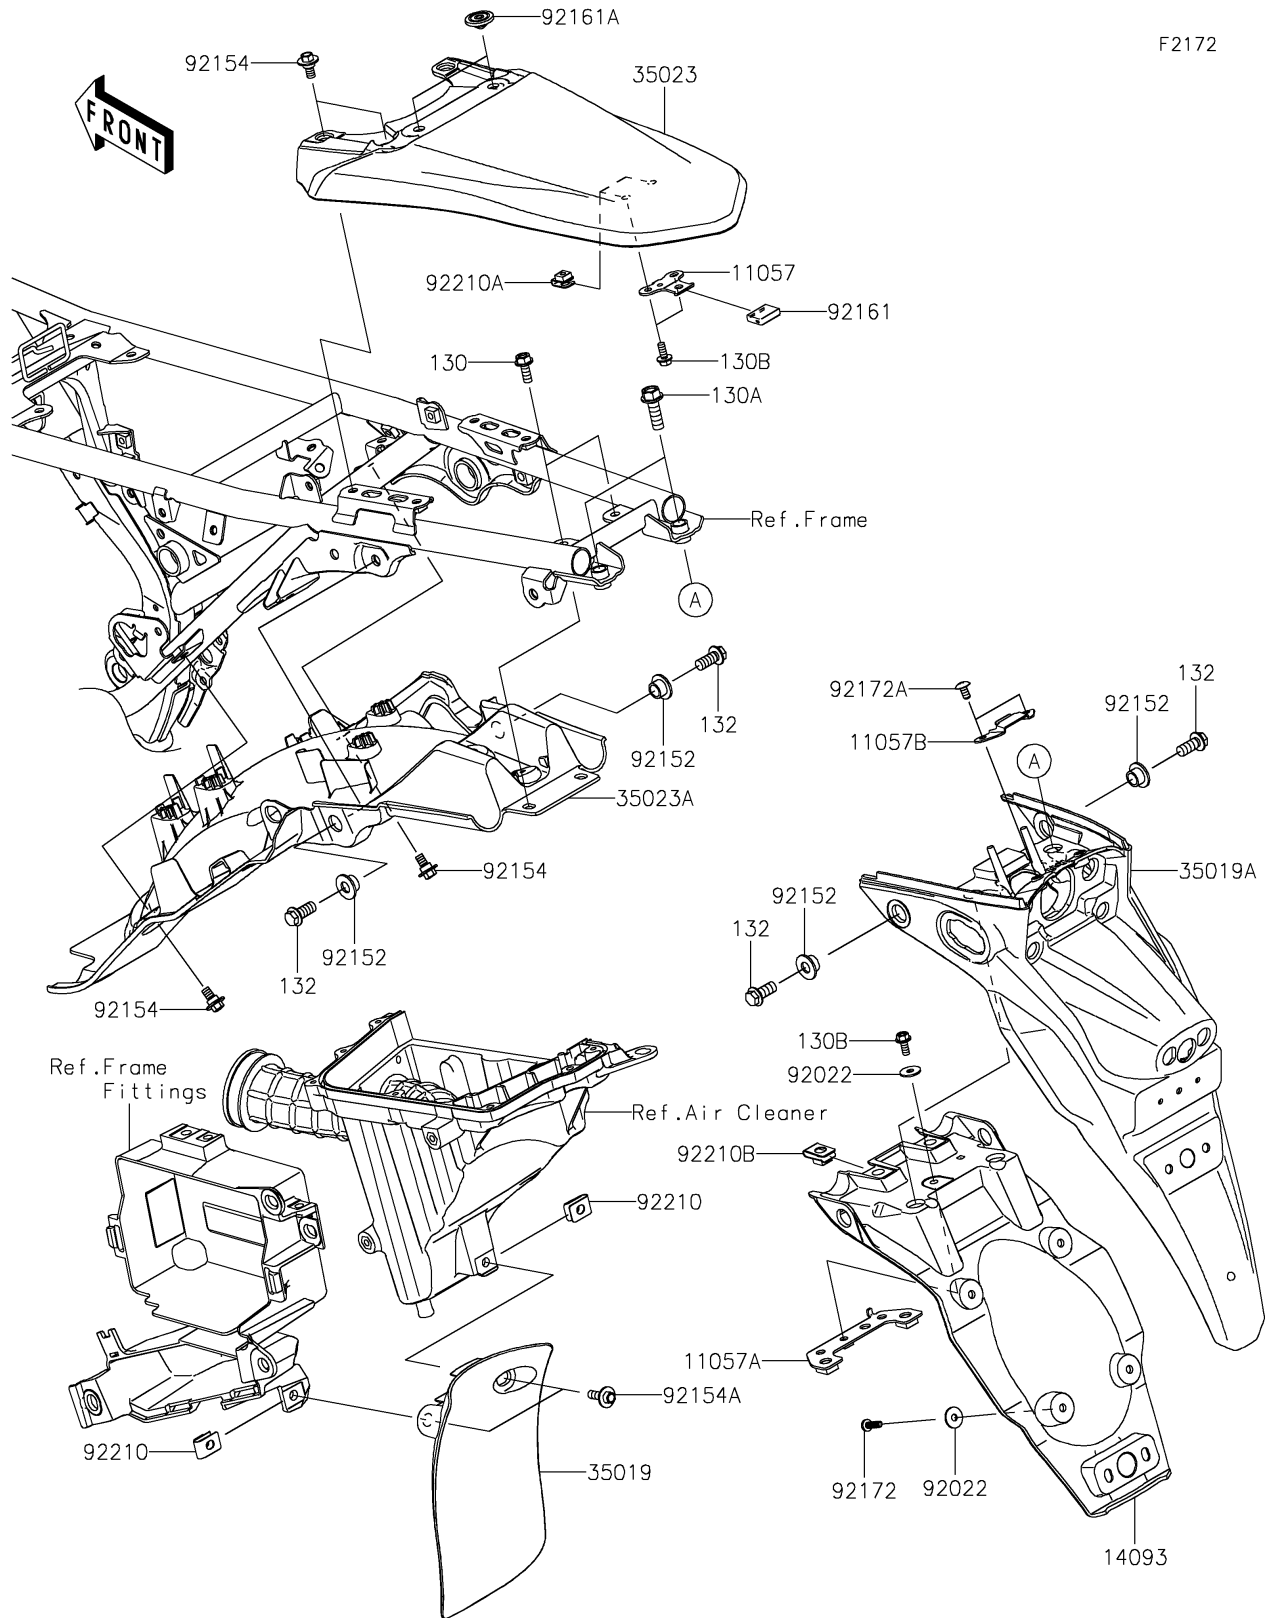

2021 KLX® 230 ABS PARTS DIAGRAM

Rear Fender(s)

2021 KLX® 230 ABS PARTS LIST

Rear Fender(s)

ITEM NAME	PART NUMBER	QUANTITY
BRACKET (Ref # 11057)	11057-2330	1
BRACKET (Ref # 11057A)	11057-2331	1
BRACKET (Ref # 11057B)	11057-2332	1
BOLT-FLANGED,6X16 (Ref # 130)	130BA0616	2
BOLT-FLANGED,8X25 (Ref # 130A)	130BA0825	2
BOLT-FLANGED,5X12 (Ref # 130B)	130BB0512	3
BOLT-FLANGED-SMALL,8X18 (Ref # 132)	132BA0818	4
COVER (Ref # 14093)	14093-0860	1
FLAP (Ref # 35019)	35019-0664	1
FLAP,RR FENDER (Ref # 35019A)	35019-0666	1
FENDER-REAR,L.GREEN (Ref # 35023)	35023-0451-290	1
FENDER-REAR (Ref # 35023A)	35023-0459	1
WASHER,5.2X16X1.2 (Ref # 92022)	92022-263	5
COLLAR (Ref # 92152)	92152-2542	4
BOLT,FLANGED,6X9 (Ref # 92154)	92154-0546	6
BOLT,FLANGED,6X28 (Ref # 92154A)	92154-1739	2
DAMPER,15X21X5.5 (Ref # 92161)	92161-1472	1
DAMPER,8X22X10 (Ref # 92161A)	92161-1685	2
SCREW,TAPPING,5X16 (Ref # 92172)	92172-0790	4
SCREW,CROS,5X10 (Ref # 92172A)	92172-1255	2
NUT,6MM (Ref # 92210)	92210-0218	2
NUT,PLATE,5MM (Ref # 92210A)	92210-0262	2
NUT,6MM (Ref # 92210B)	92210-0474	2