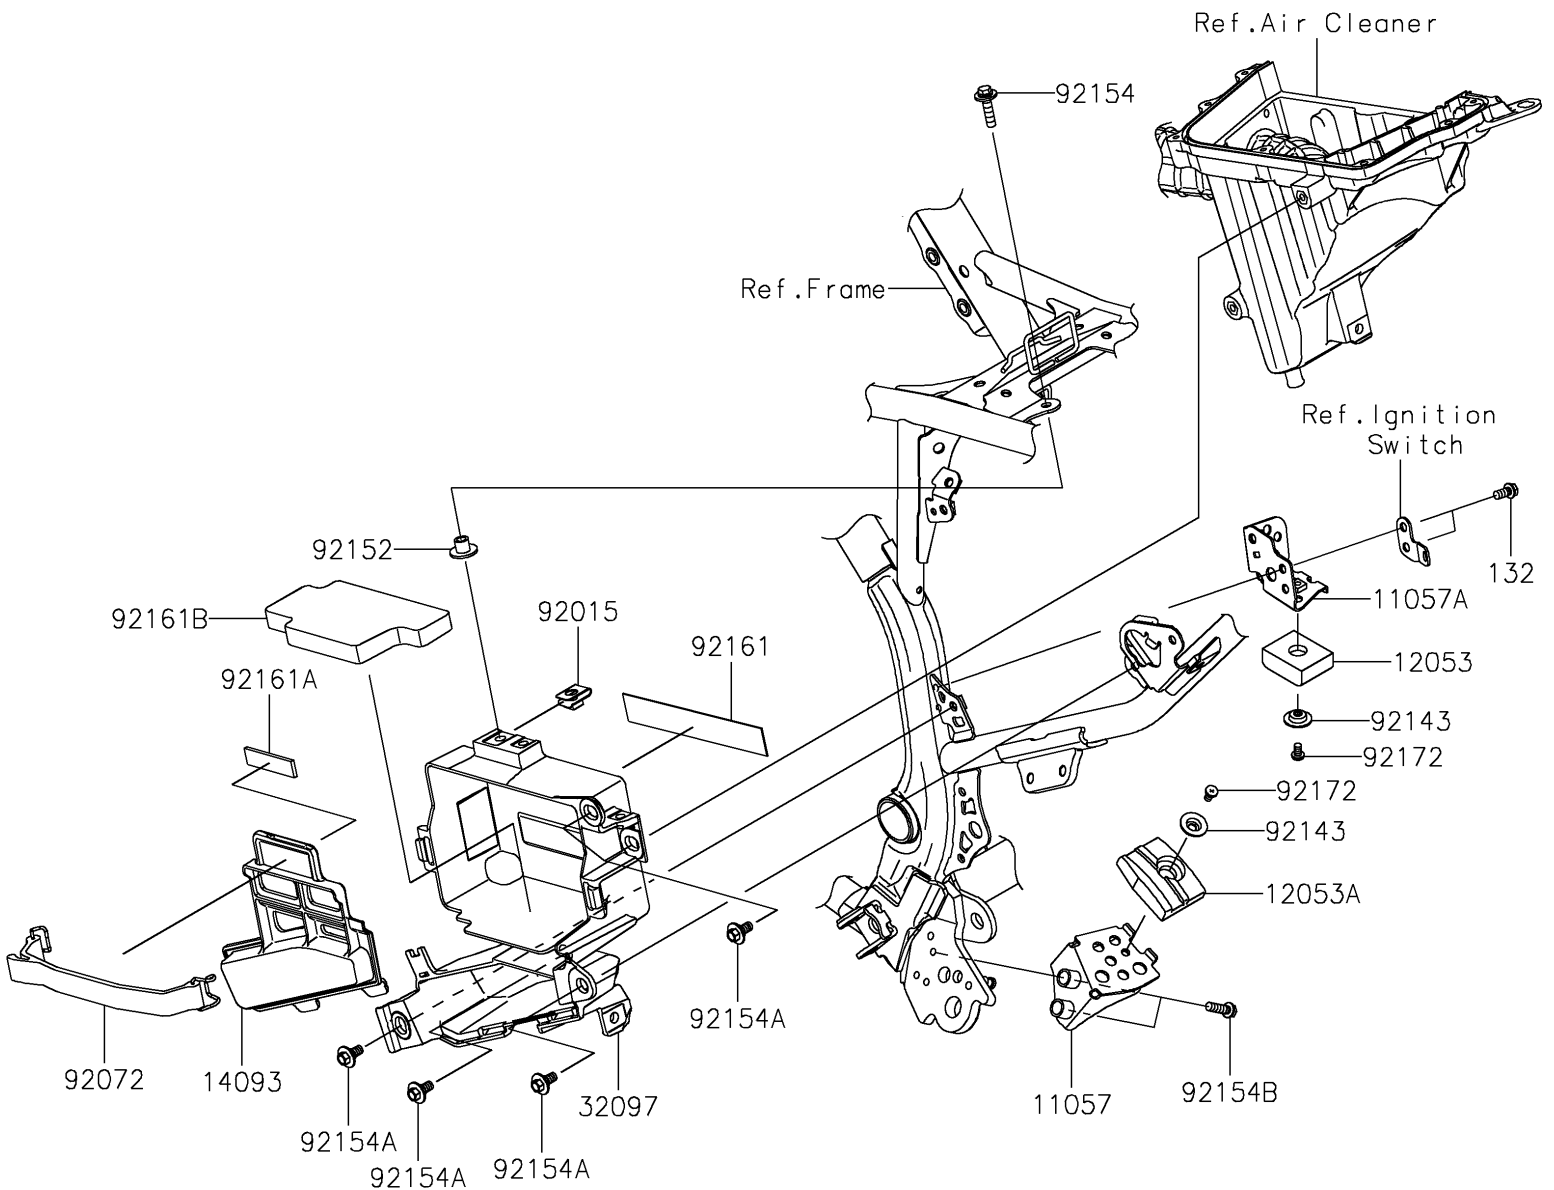

2021 KLX® 230 ABS PARTS DIAGRAM

Frame Fittings

F2131

2021 KLX® 230 ABS PARTS LIST

Frame Fittings

ITEM NAME	PART NUMBER	QUANTITY
BRACKET,LWR (Ref # 11057)	11057-2065	1
BRACKET,UPP (Ref # 11057A)	11057-2067	1
GUIDE-CHAIN,UPP (Ref # 12053)	12053-0270	1
GUIDE-CHAIN,LWR (Ref # 12053A)	12053-0271	1
BOLT-FLANGED-SMALL,6X12 (Ref # 132)	132BA0612	2
COVER,BATTERY CASE (Ref # 14093)	14093-0861	1
CASE-BATTERY (Ref # 32097)	32097-0048	1
NUT,6MM (Ref # 92015)	92015-1602	1
BAND,BATTERY (Ref # 92072)	92072-0838	1
COLLAR (Ref # 92143)	92143-1676	2
COLLAR,6.5X10X10.4 (Ref # 92152)	92152-1688	1
BOLT,6X25 (Ref # 92154)	92154-0467	1
BOLT,FLANGED,6X9 (Ref # 92154A)	92154-0546	5
BOLT,FLANGED,6X20 (Ref # 92154B)	92154-2757	2
DAMPER,146X22X1 (Ref # 92161)	92161-2210	1
DAMPER,49X13X3 (Ref # 92161A)	92161-2211	1
DAMPER,BATTERY (Ref # 92161B)	92161-2221	1
SCREW,5X8 (Ref # 92172)	92172-0119	2