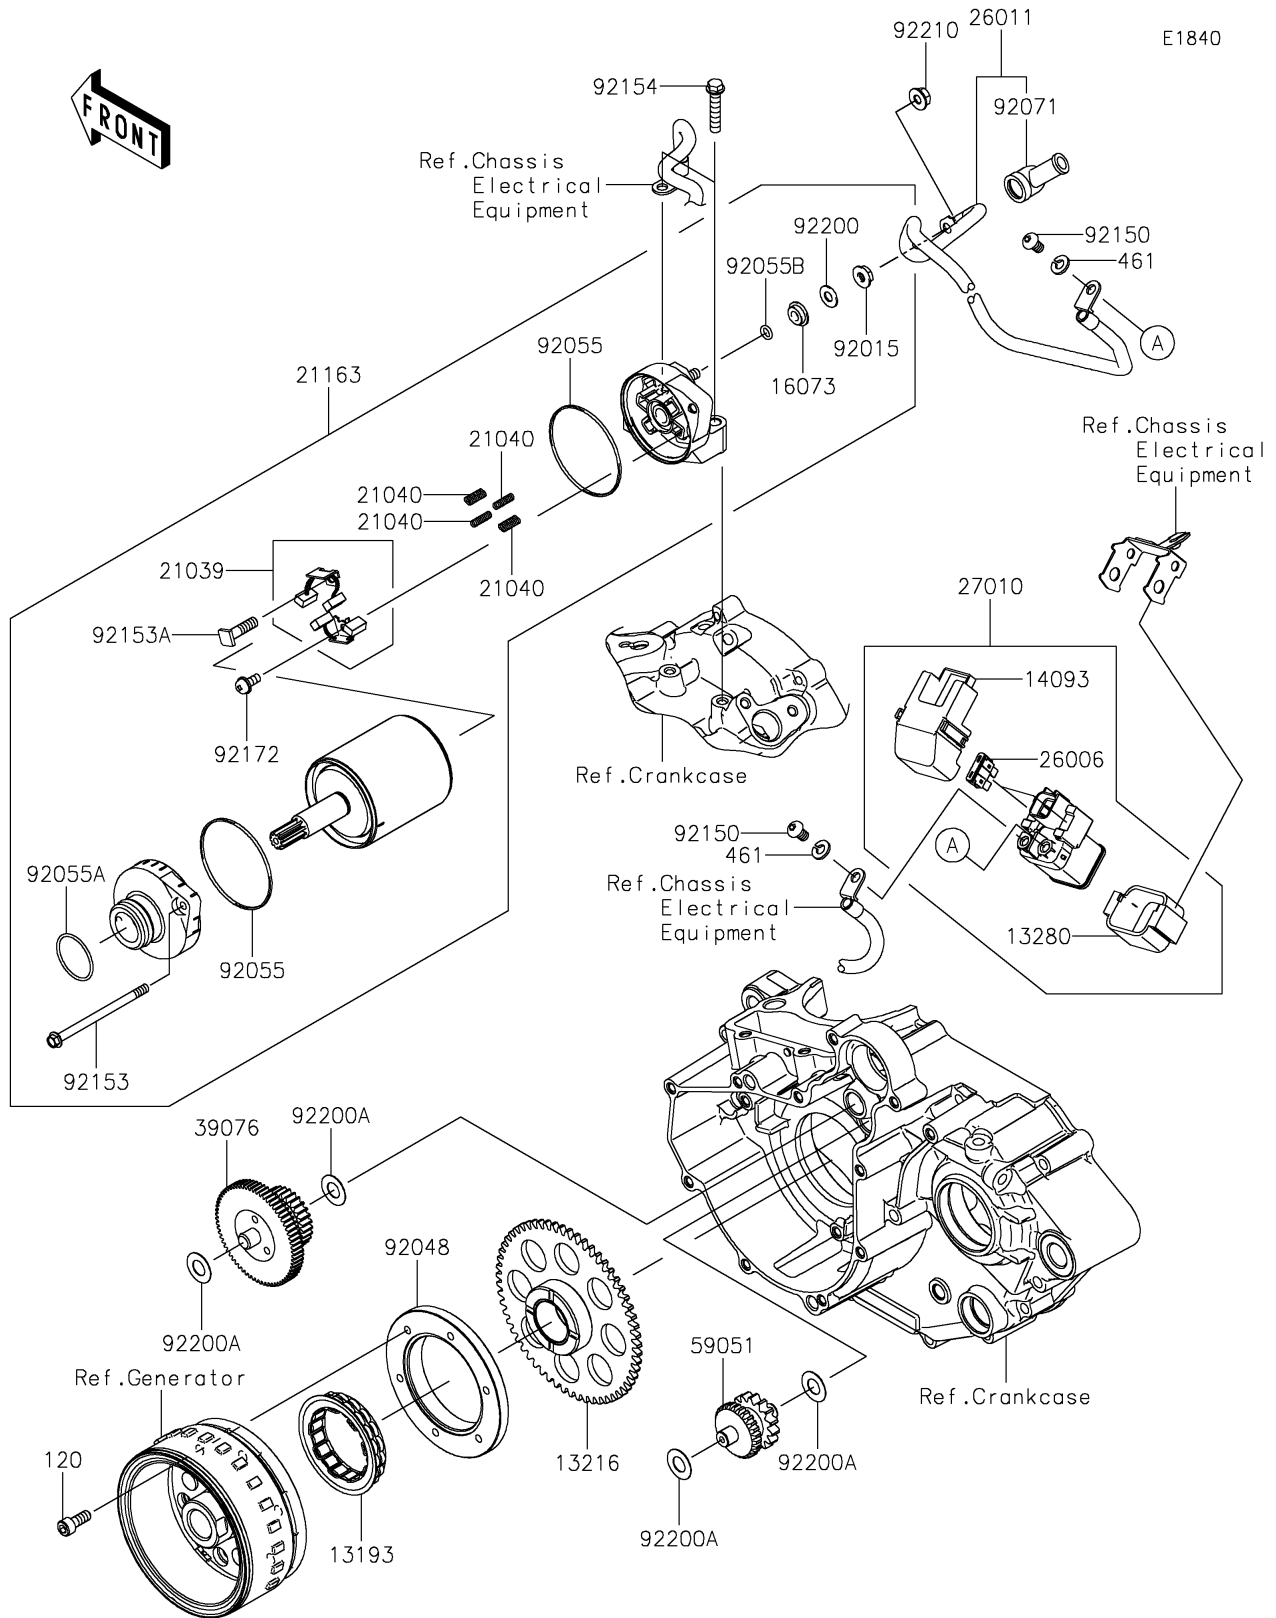

# 2021 KLX® 230 ABS PARTS DIAGRAM

## Starter Motor

## 2021 KLX® 230 ABS PARTS LIST

### Starter Motor

ITEM NAME	PART NUMBER	QUANTITY
BOLT-SOCKET,6X16 (Ref # 120)	120CA0616	6
CLUTCH-ASSY-ONEWAY (Ref # 13193)	13193-0007	1
GEAR-COMP,ONEWAY CLUTCH (Ref # 13216)	13216-0900	1
HOLDER (Ref # 13280)	13280-0710	1
COVER (Ref # 14093)	14093-0199	1
INSULATOR (Ref # 16073)	16073-0053	1
BRUSH,CARBON (Ref # 21039)	21039-0004	1
SPRING-BRUSH (Ref # 21040)	21040-0003	4
STARTER-ELECTRIC (Ref # 21163)	21163-0783	1
FUSE,BLADE,30A,GREEN (Ref # 26006)	26006-1006	2
WIRE-LEAD (Ref # 26011)	26011-0890	1
SWITCH (Ref # 27010)	27010-0754	1
LIMITER,STARTER IDLE GEAR (Ref # 39076)	39076-0020	1
WASHER-SPRING,6MM (Ref # 461)	461DB0600	2
GEAR-SPUR,IDLER (Ref # 59051)	59051-0824	1
NUT,STARTER MOTOR (Ref # 92015)	92015-1476	1
RACE,ONEWAY CLUTCH (Ref # 92048)	92048-0030	1
RING-O (Ref # 92055)	92055-0136	2
RING-O (Ref # 92055A)	92055-1276	1
RING-O,4.5X2.0 (Ref # 92055B)	92055-1370	1
GROMMET (Ref # 92071)	92071-0024	1
BOLT,6X10 (Ref # 92150)	92150-1577	2
BOLT (Ref # 92153)	92153-1850	2
BOLT (Ref # 92153A)	92153-1866	1
BOLT,FLANGED,6X30 (Ref # 92154)	92154-1773	2
SCREW (Ref # 92172)	92172-0334	1
WASHER (Ref # 92200)	92200-0386	1
WASHER,10.2X20X0.5 (Ref # 92200A)	92200-1976	4
NUT,6MM (Ref # 92210)	92210-0188	1