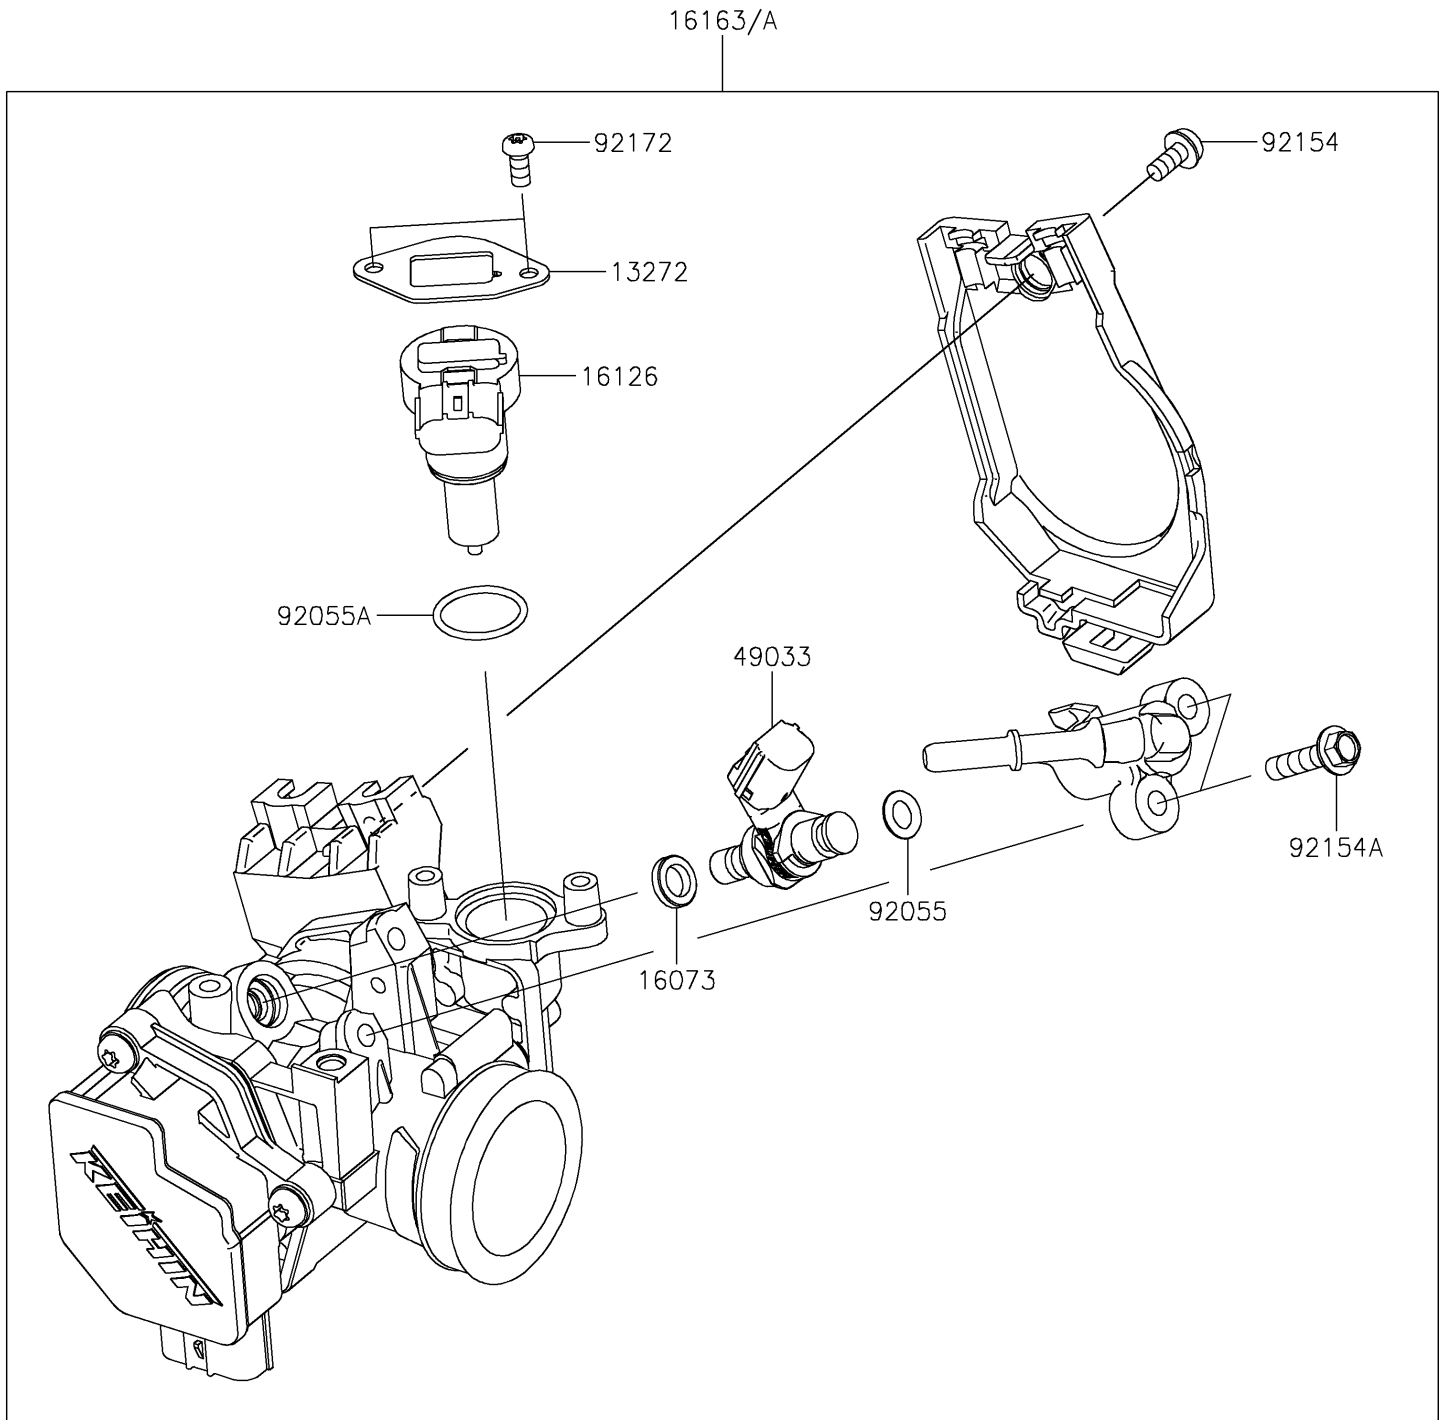

2021 KLX[®] 230 ABS

PARTS DIAGRAM

Throttle

E1510

2021 KLX[®] 230 ABS

PARTS LIST

Throttle

ITEM NAME	PART NUMBER	QUANTITY
PLATE (Ref # 13272)	13272-1862	1
INSULATOR (Ref # 16073)	16073-0821	1
VALVE,ISC (Ref # 16126)	16126-0729	1
THROTTLE-ASSY (Ref # 16163)	16163-0951	1
THROTTLE-ASSY (Ref # 16163A)	16163-0990	1
NOZZLE-INJECTION (Ref # 49033)	49033-0031	1
RING-O,6.3X2.2 (Ref # 92055)	92055-0821	1
RING-O (Ref # 92055A)	92055-0826	1
BOLT (Ref # 92154)	92154-0133	1
BOLT,FLANGED,5X20 (Ref # 92154A)	92154-1559	2
SCREW,TORX (Ref # 92172)	92172-0903	2