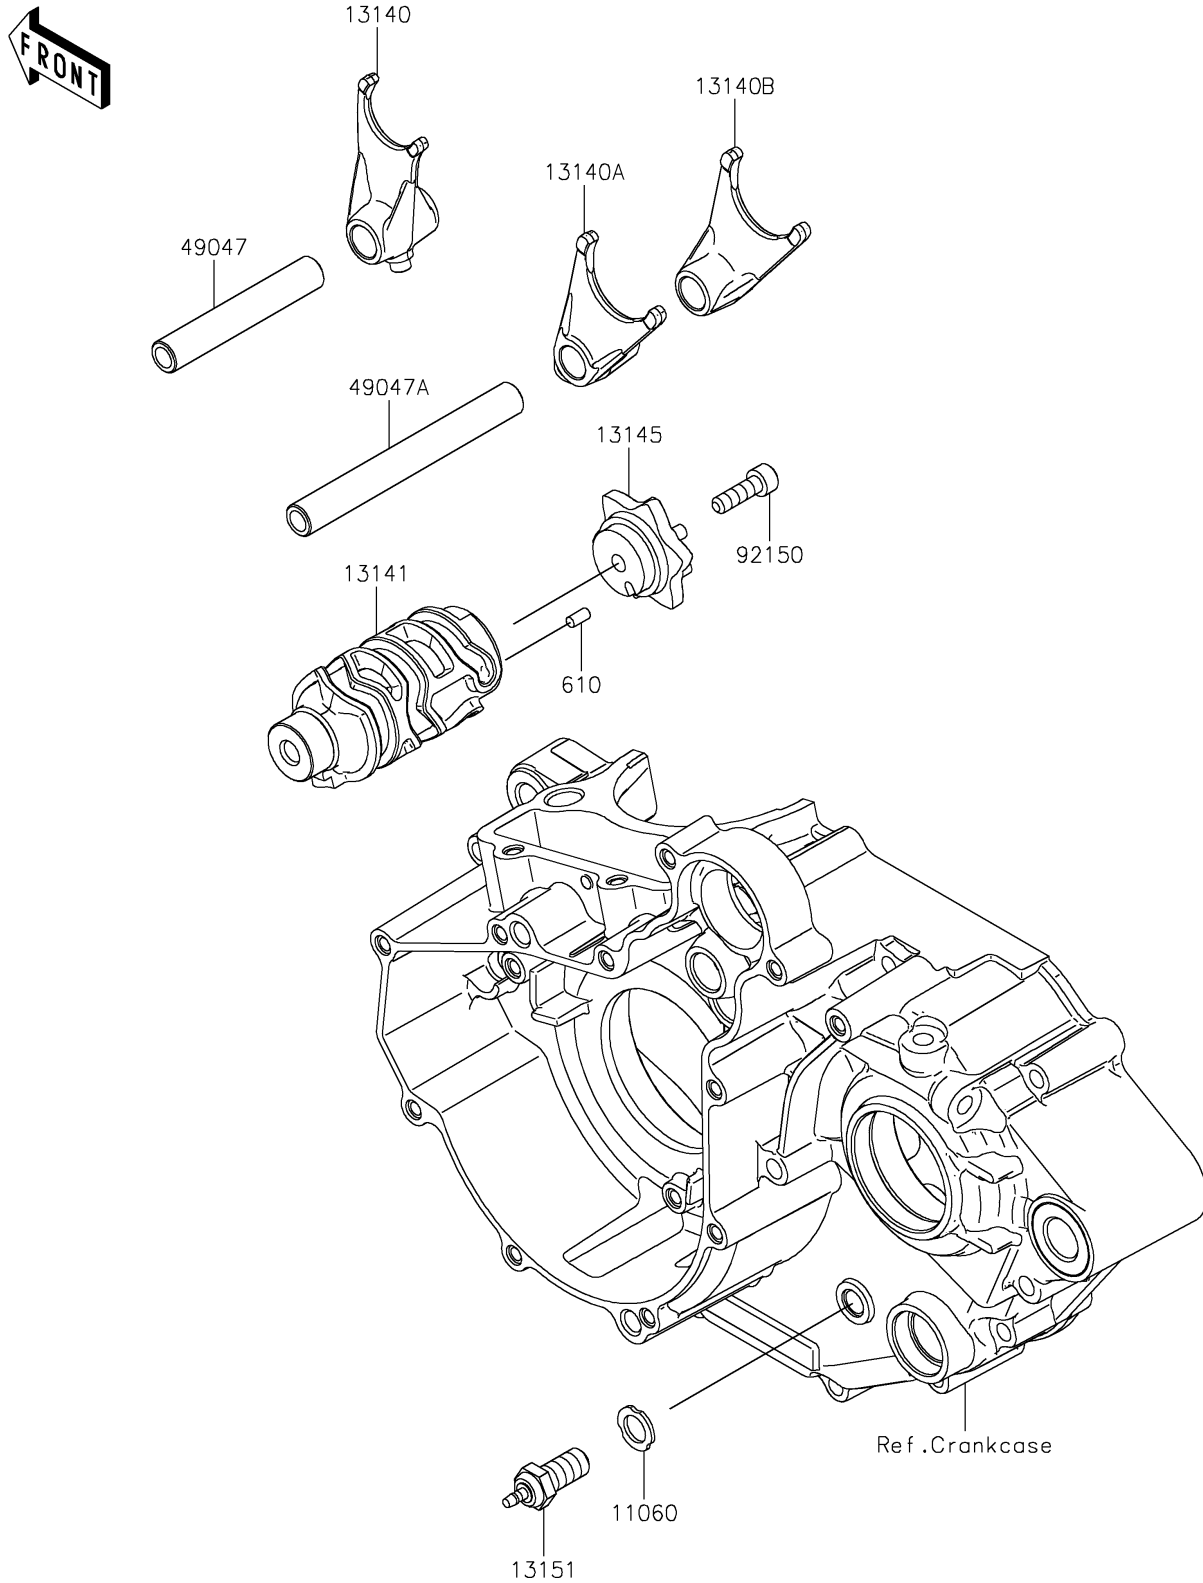

2021 KLX[®] 230 ABS

PARTS DIAGRAM

Gear Change Drum/Shift Fork(s)

E1362

2021 KLX[®] 230 ABS

PARTS LIST

Gear Change Drum/Shift Fork(s)

ITEM NAME

PART NUMBER

QUANTITY
